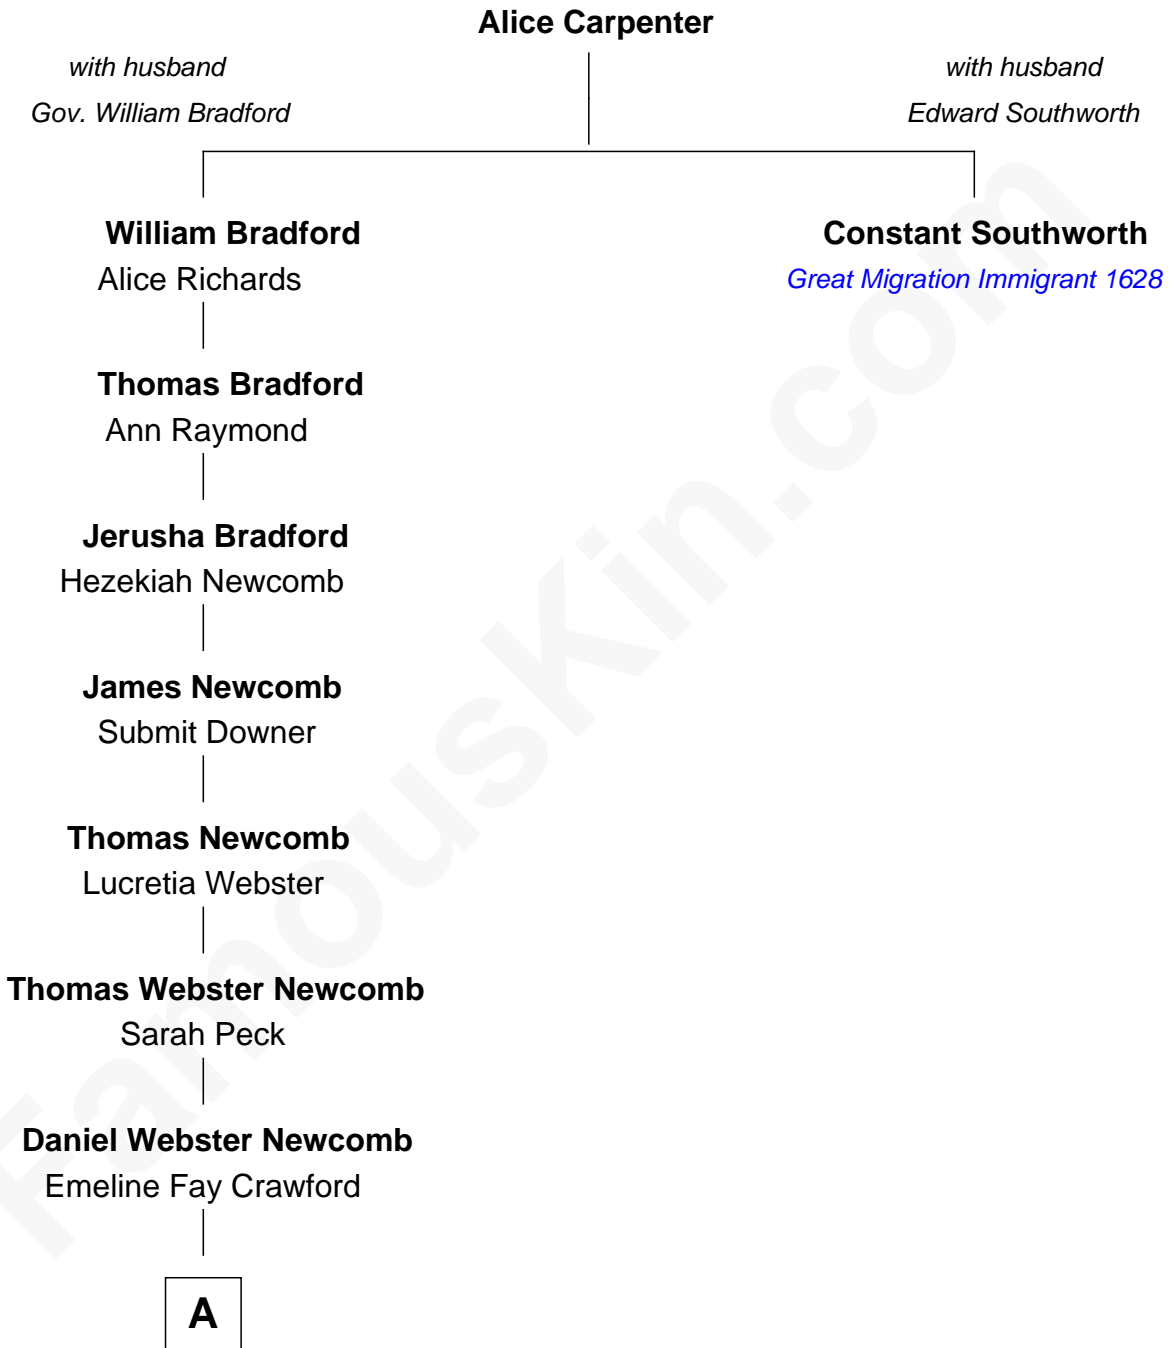

# FamousKin.com Relationship Chart of

**Alec Baldwin**

*Television and Movie Actor*

8th great-grandnephew of

**Constant Southworth**

*(c1612 - 1678/9) Great Migration Immigrant 1628*

**A**

—  
**Ada M. Newcomb**  
Henry Frazier Martineau

—  
**Daniel LeRoy Martineau**  
Marion Alice Sidnam

—  
**Carol Newcomb Martineau**  
Alexander Rae Baldwin

—  
**Alec Baldwin**  
*Television and Movie Actor*

FamousKin.com