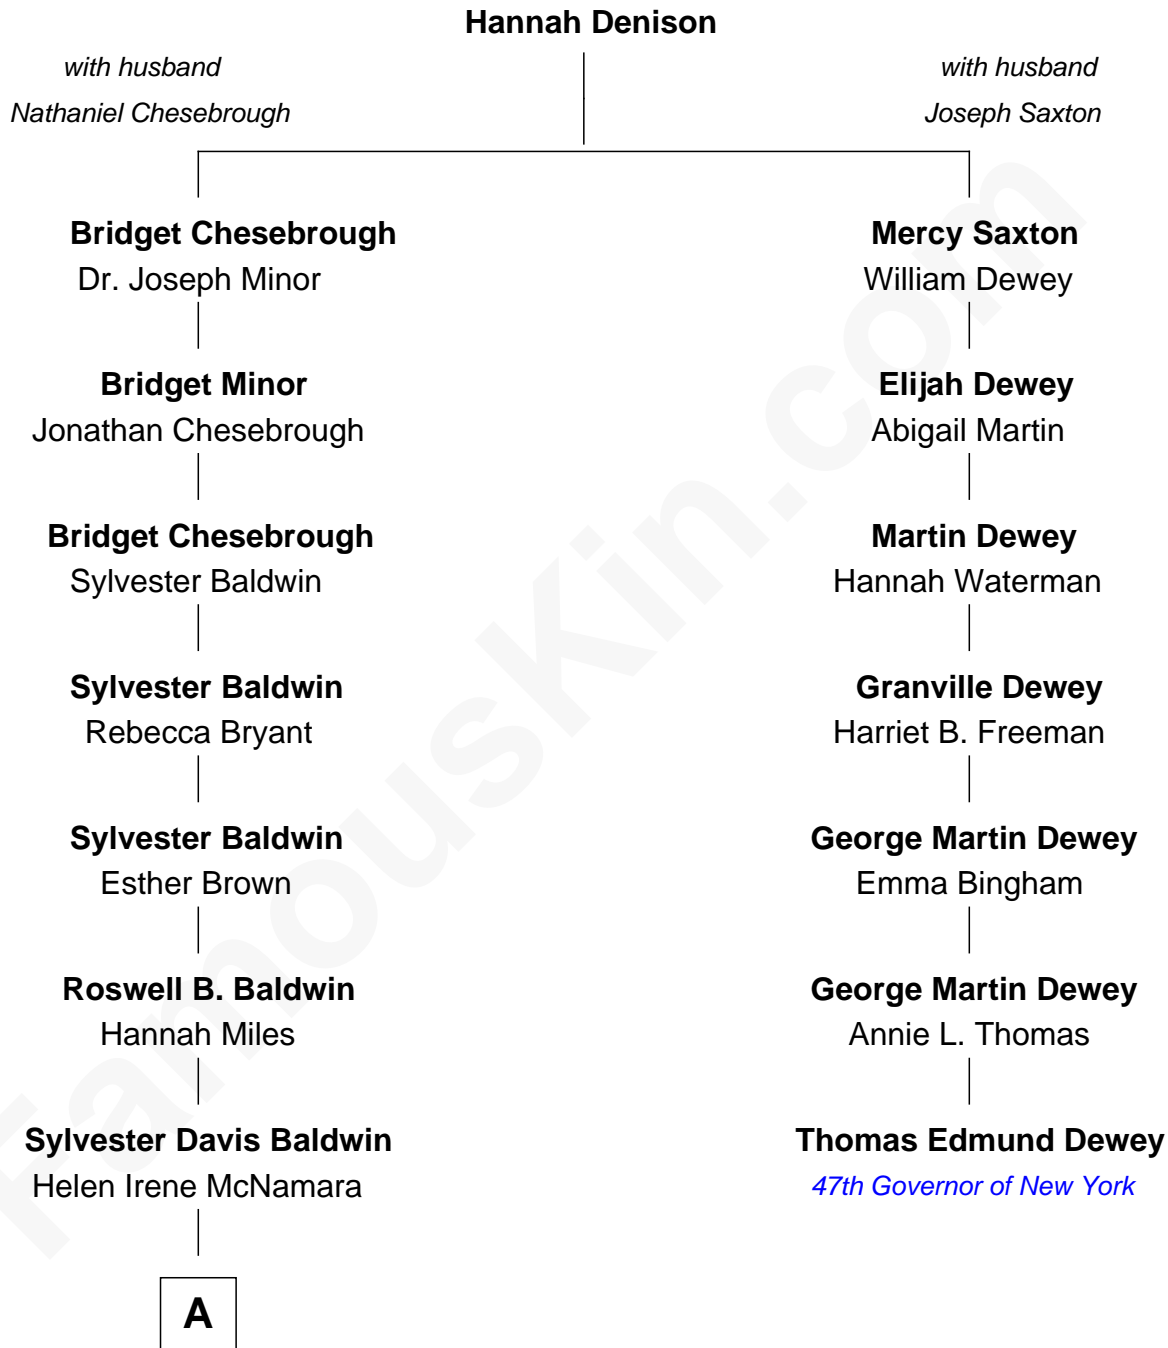

FamousKin.com Relationship Chart of

Alec Baldwin

Television and Movie Actor

6th cousin 3 times removed of

Thomas Edmund Dewey

47th Governor of New York

A

—
Alexander Rae Baldwin

Ruth Mary Noble

—
Alexander Rae Baldwin

Carol Newcomb Martineau

—
Alec Baldwin

Television and Movie Actor

FamousKin.com