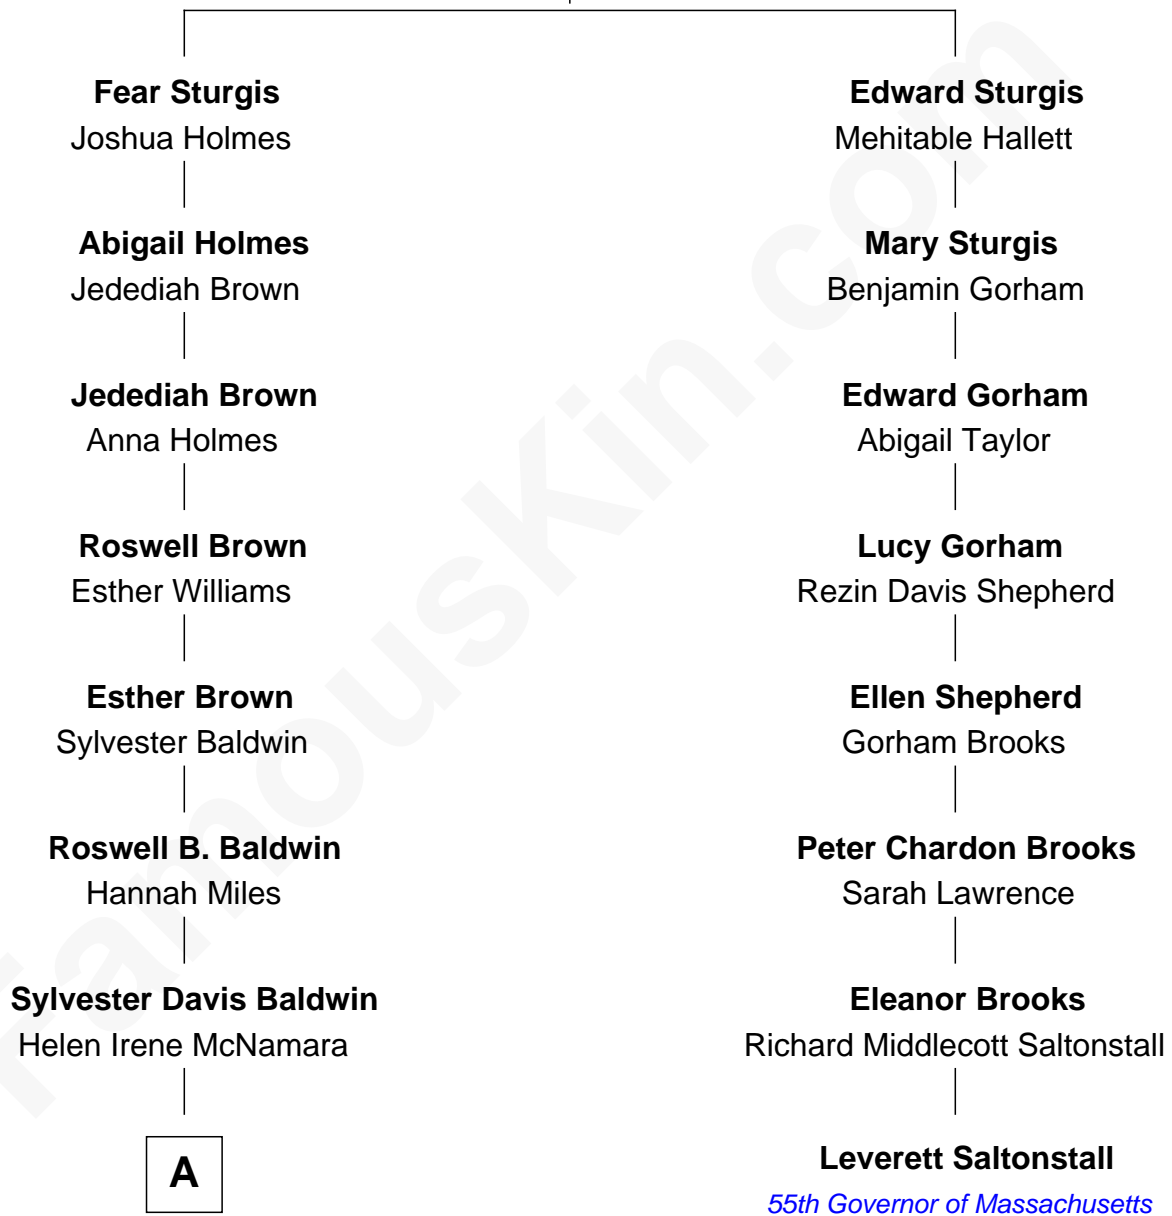

# FamousKin.com Relationship Chart of

**Alec Baldwin**

*Television and Movie Actor*

7th cousin 2 times removed of

**Leverett Saltonstall**

*55th Governor of Massachusetts*

**Edward Sturgis**  
Temperance Gorham

**A**

—  
**Alexander Rae Baldwin**

Ruth Mary Noble

—  
**Alexander Rae Baldwin**

Carol Newcomb Martineau

—  
**Alec Baldwin**

*Television and Movie Actor*

FamousKin.com