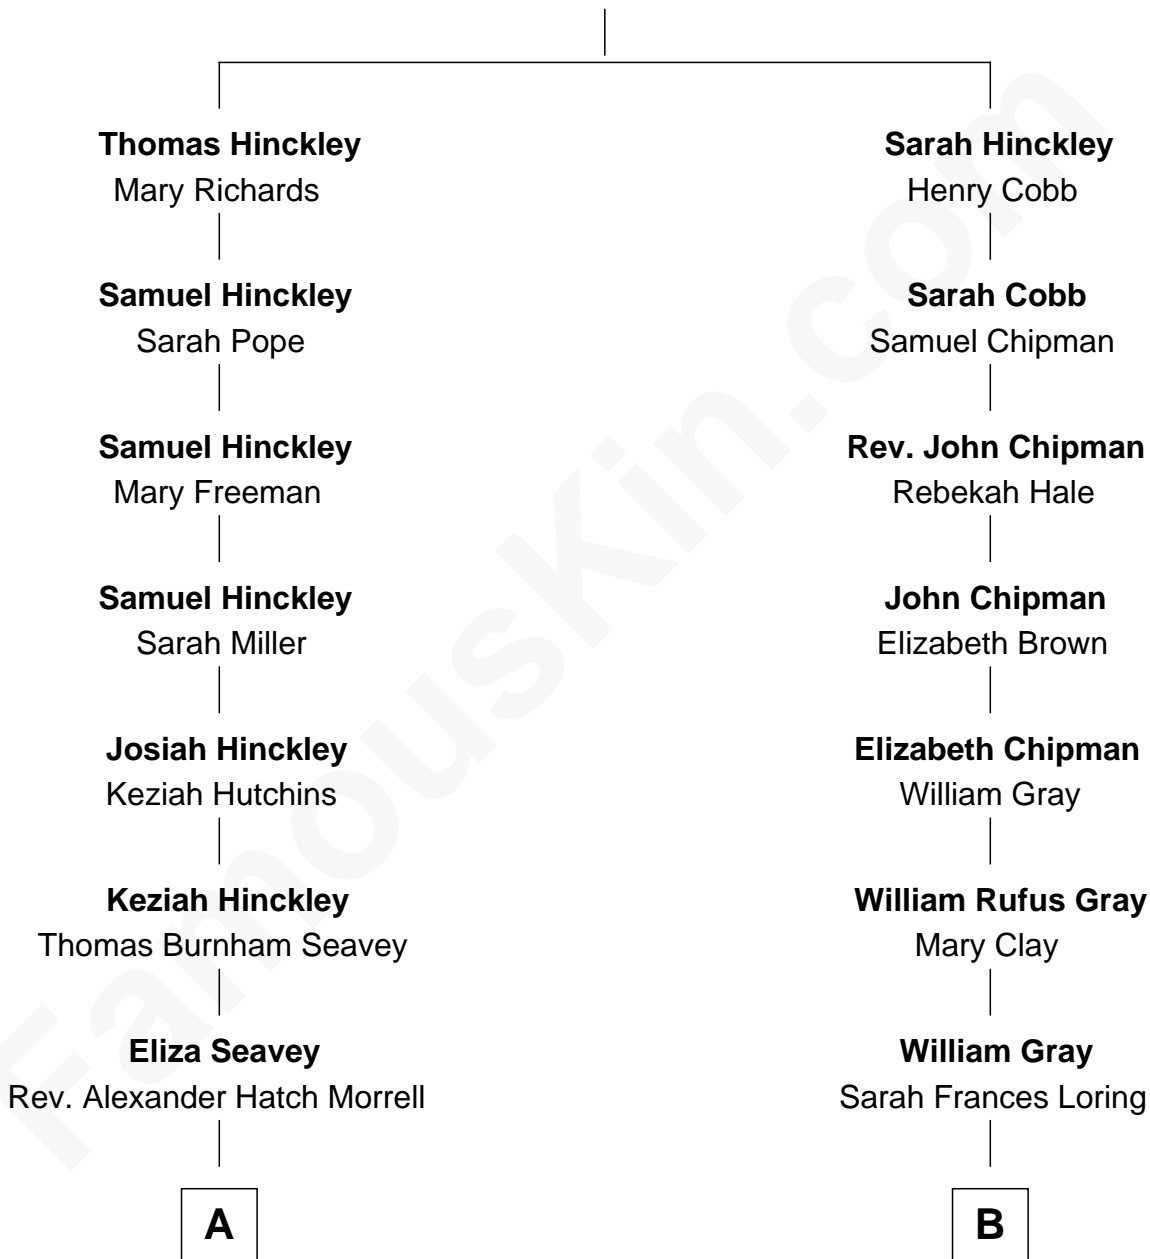

FamousKin.com Relationship Chart of

Bette Davis

Movie Actress

9th cousin 1 time removed of

Story Musgrave

NASA Astronaut

Samuel Hinckley

Sarah Soole

A

Eliza Jane Morrell
Edward Elwell Davis

Harlow Morrell Davis
Ruth Augusta Favor

Bette Davis
Movie Actress

B

Edward Gray
Elizabeth Gray Story

Marguerite Gray
John Butler Swann

Marguerite Swann
Percy Musgrave

Story Musgrave
NASA Astronaut

FamousKin.com