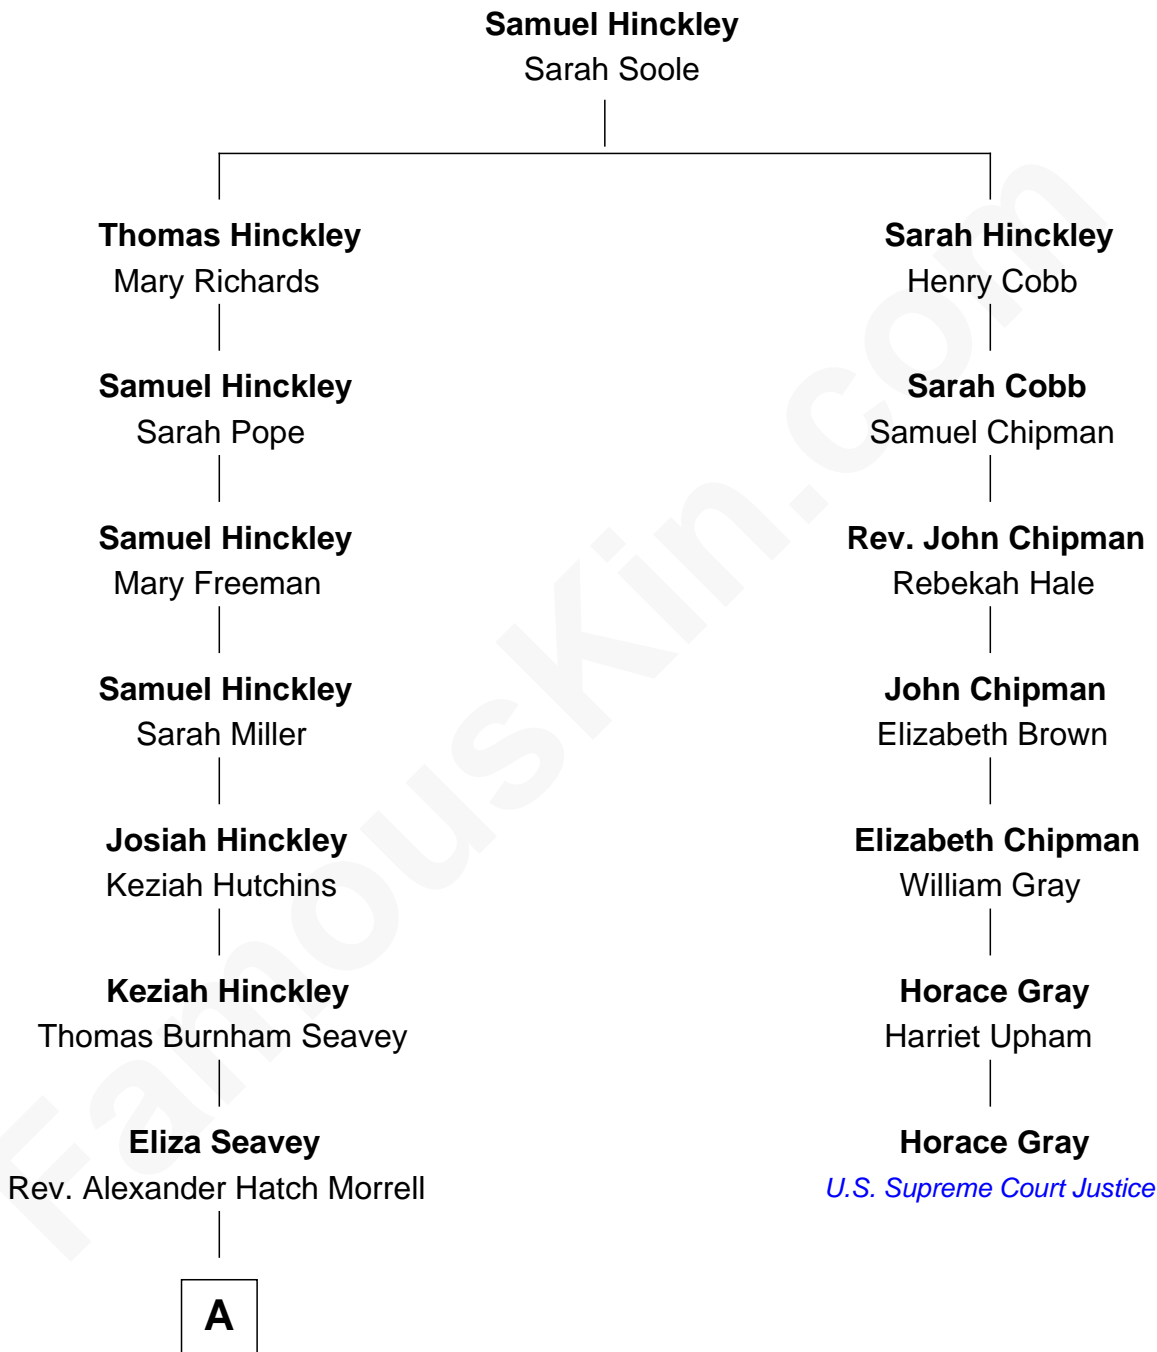

FamousKin.com Relationship Chart of

Bette Davis

Movie Actress

6th cousin 3 times removed of

Horace Gray

U.S. Supreme Court Justice

A

—
Eliza Jane Morrell
Edward Elwell Davis

—
Harlow Morrell Davis
Ruth Augusta Favor

—
Bette Davis
Movie Actress

FamousKin.com