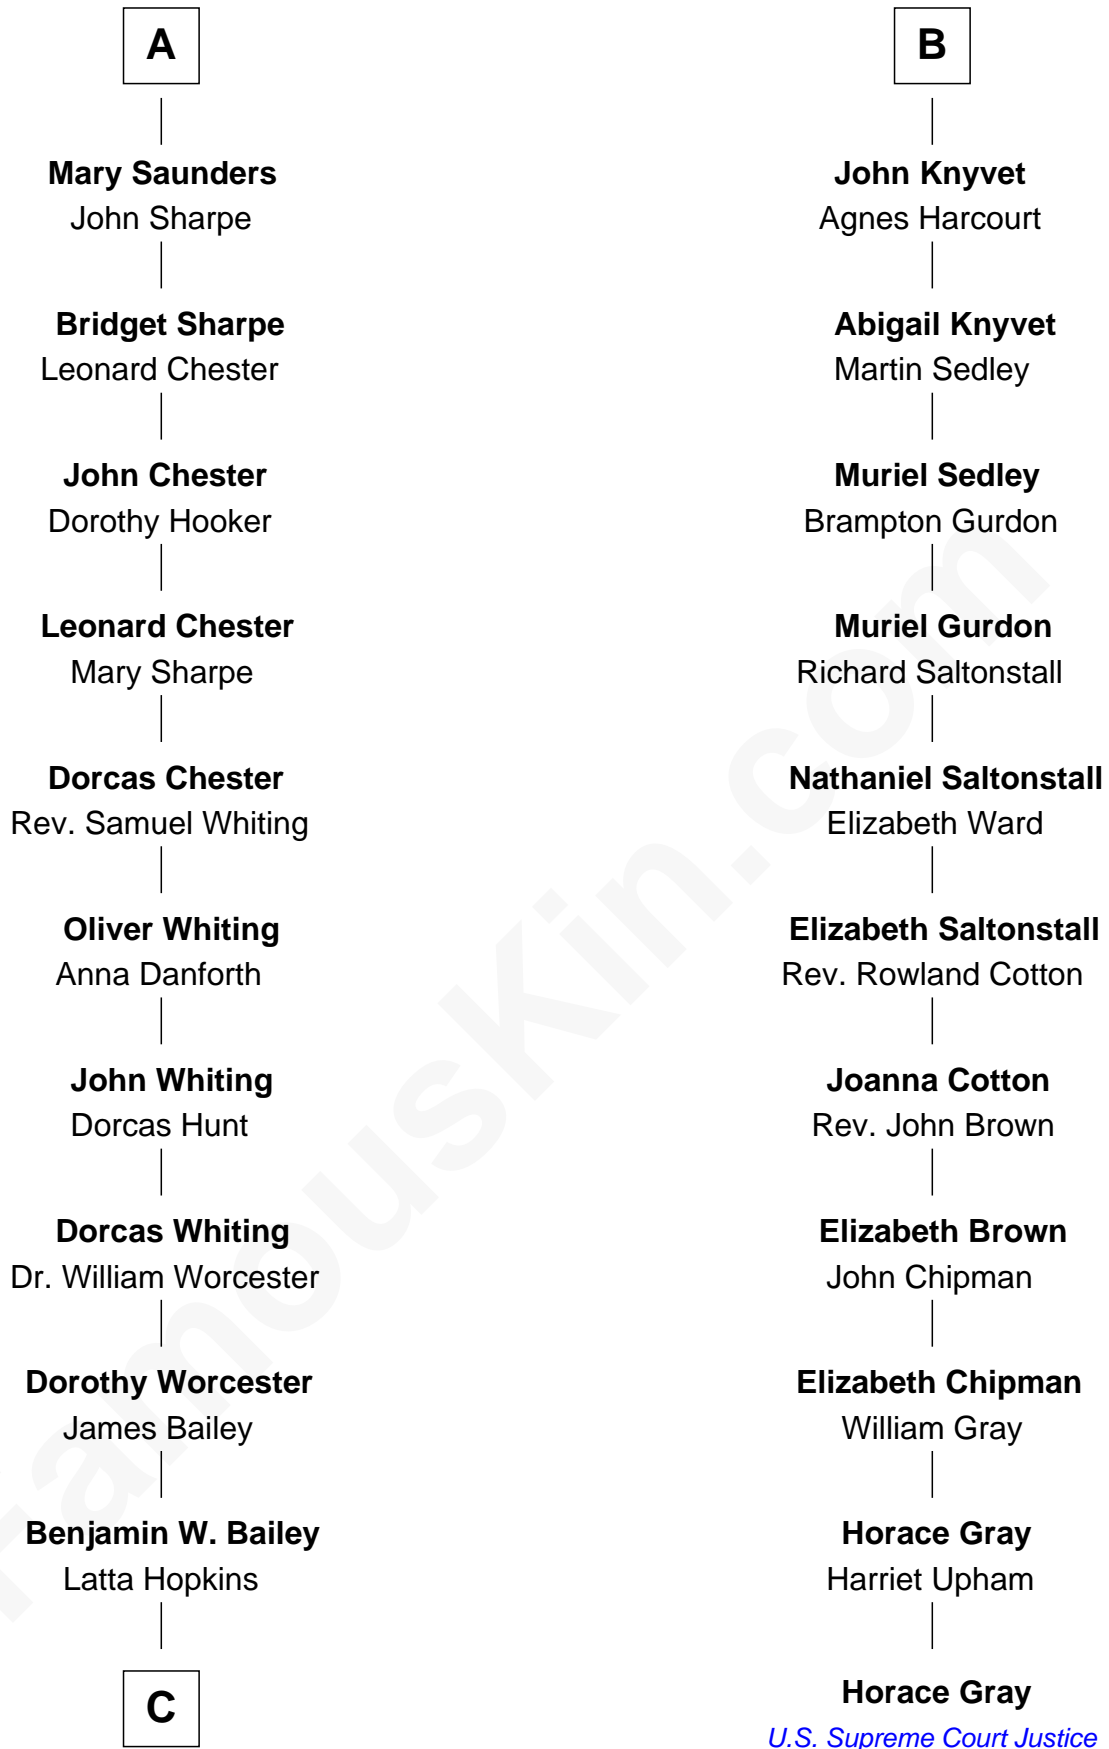

# FamousKin.com Relationship Chart of

**Bette Davis**

*Movie Actress*

17th cousin 3 times removed of

**Horace Gray**

*U.S. Supreme Court Justice*

**C**

—  
**Harriet Jane Bailey**  
Charles Otis Thompson

—  
**Harriet Eugenia Thompson**  
William Aaron Favor

—  
**Ruth Augusta Favor**  
Harlow Morrell Davis

—  
**Bette Davis**  
*Movie Actress*

FamousKin.com