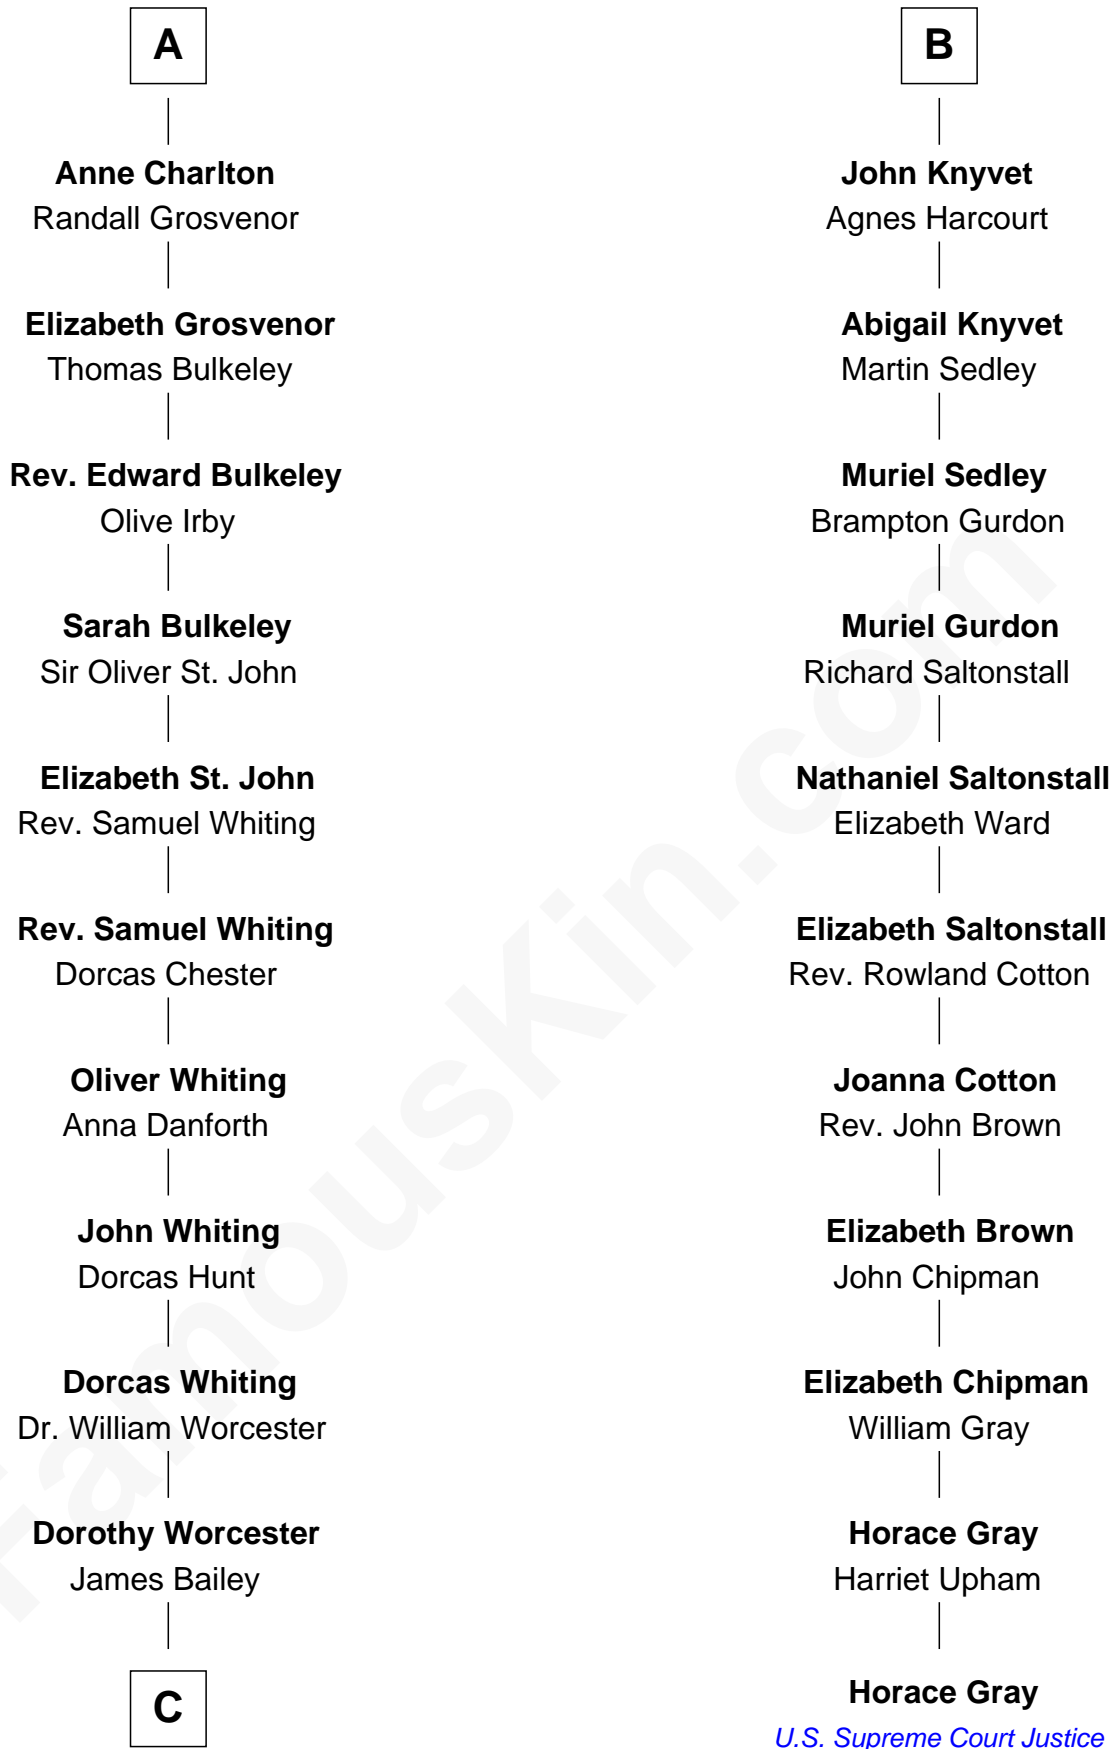

# FamousKin.com Relationship Chart of

**Bette Davis**

*Movie Actress*

17th cousin 4 times removed of

**Horace Gray**

*U.S. Supreme Court Justice*

**Sir Alan la Zouche**

Eleanor de Segrave

**C**

**Benjamin W. Bailey**

Latta Hopkins

**Harriet Jane Bailey**

Charles Otis Thompson

**Harriet Eugenia Thompson**

William Aaron Favor

**Ruth Augusta Favor**