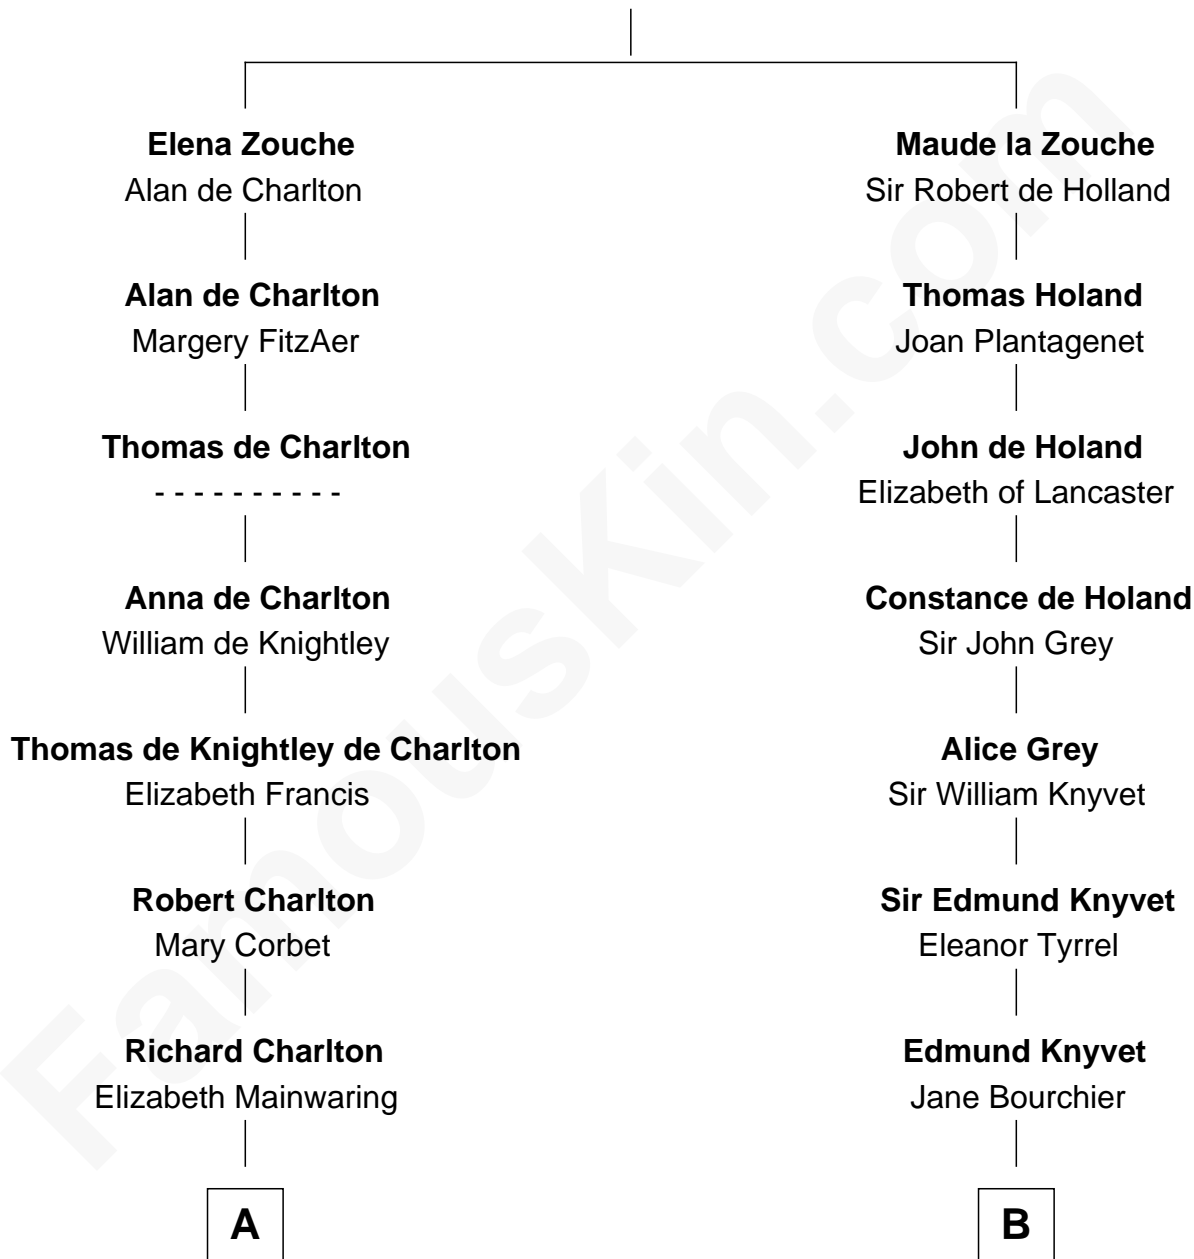

# FamousKin.com Relationship Chart of

**Bette Davis**

*Movie Actress*

17th cousin 4 times removed of

**Horace Gray**

*U.S. Supreme Court Justice*

**Sir Alan la Zouche**

Eleanor de Segrave

**C**

**Benjamin W. Bailey**

Latta Hopkins

**Harriet Jane Bailey**

Charles Otis Thompson

**Harriet Eugenia Thompson**

William Aaron Favor

**Ruth Augusta Favor**

Harlow Morrell Davis

**Bette Davis**

*Movie Actress*

FamousKin.com