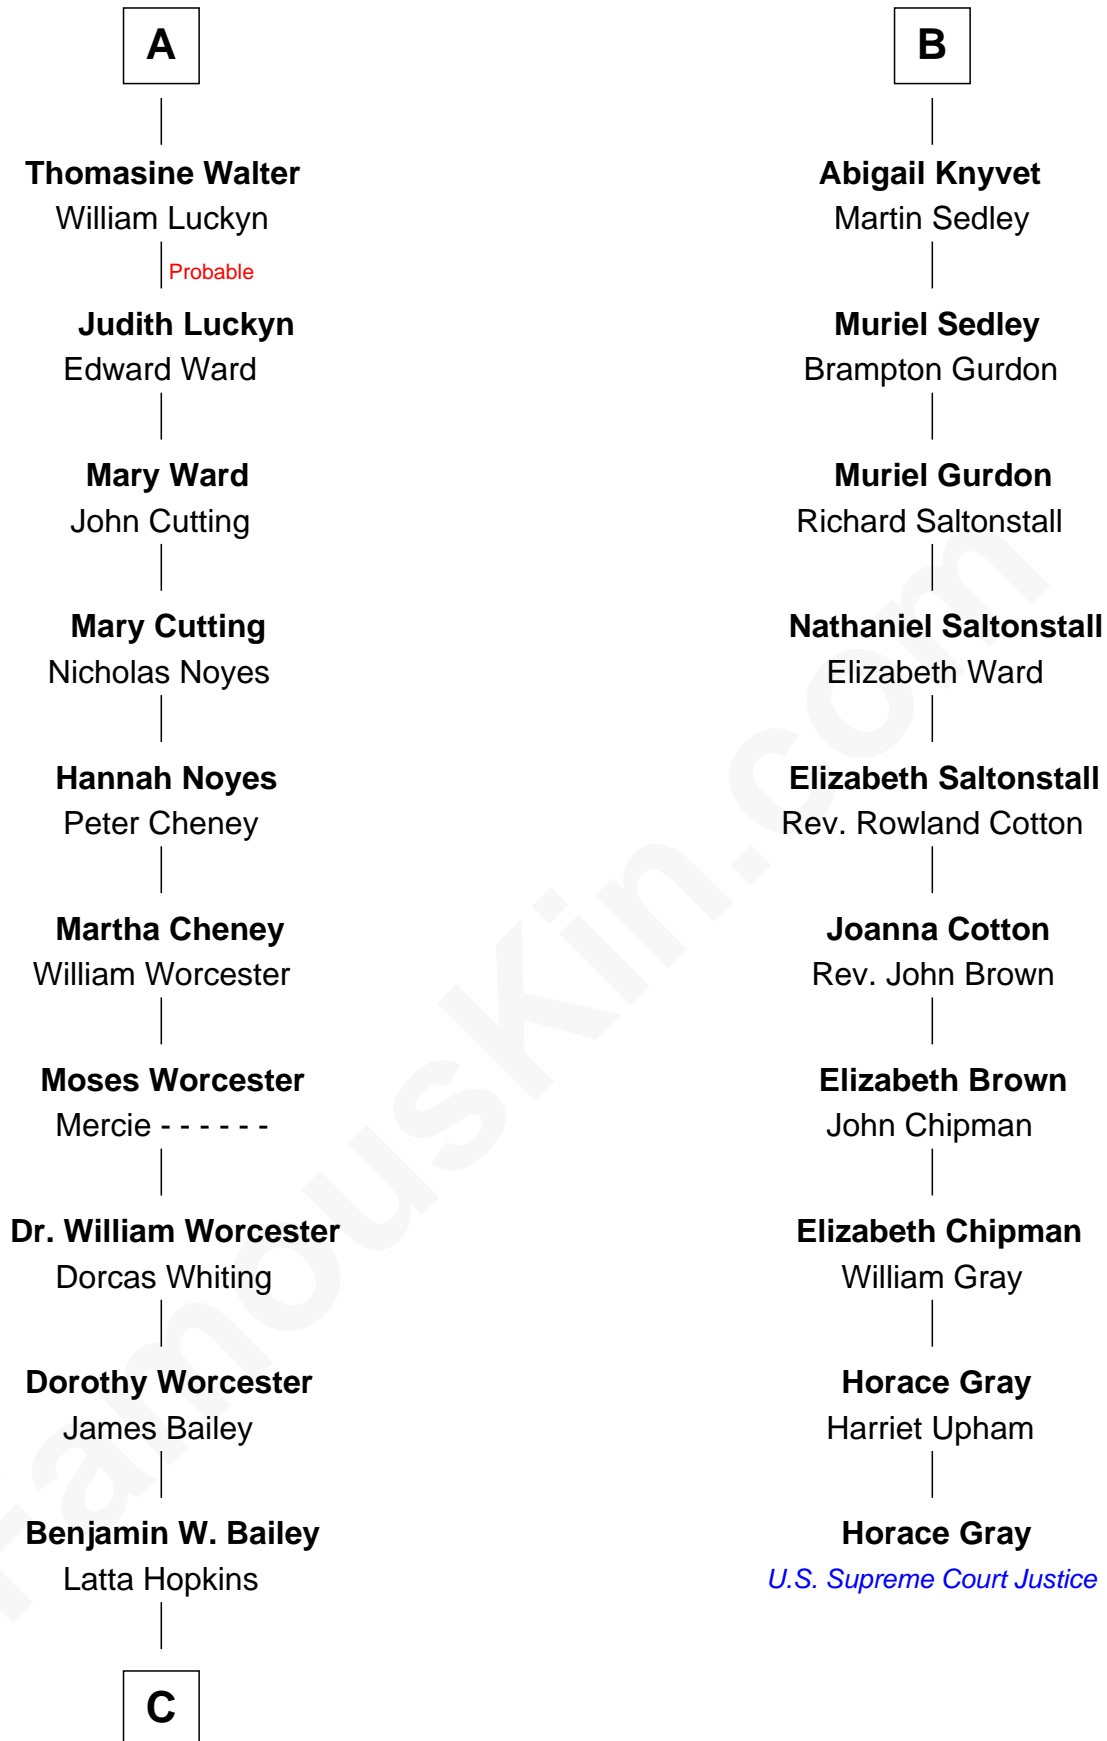

# FamousKin.com Relationship Chart of

**Bette Davis**

*Movie Actress*

16th cousin 4 times removed of

**Horace Gray**

*U.S. Supreme Court Justice*

**Sir John Howard**

Alice de Bois

**Joan Howard**  
Sir Peter de Brewes

**Beatrice Brewes**  
Sir Hugh Shirley

**Sir Ralph Shirley**  
Joan Basset

**Beatrice Shirley**  
John Brome

**Isabel Brome**  
John Denton

**Thomas Denton**  
Jane Webbe

**Isabel Denton**  
William ap Walter

**A**

**Sir Robert Howard**  
Margaret de Scales

**Sir John Howard**  
Alice Tendring

**Sir Robert Howard**  
Margaret Mowbray

**Sir John Howard**  
Margaret Chedworth

**Katherine Howard**  
Sir John Bouchier

**Jane Bouchier**  
Edmund Knyvet

**John Knyvet**  
Agnes Harcourt

**B**

**C**

**Harriet Jane Bailey**  
Charles Otis Thompson

**Harriet Eugenia Thompson**  
William Aaron Favor