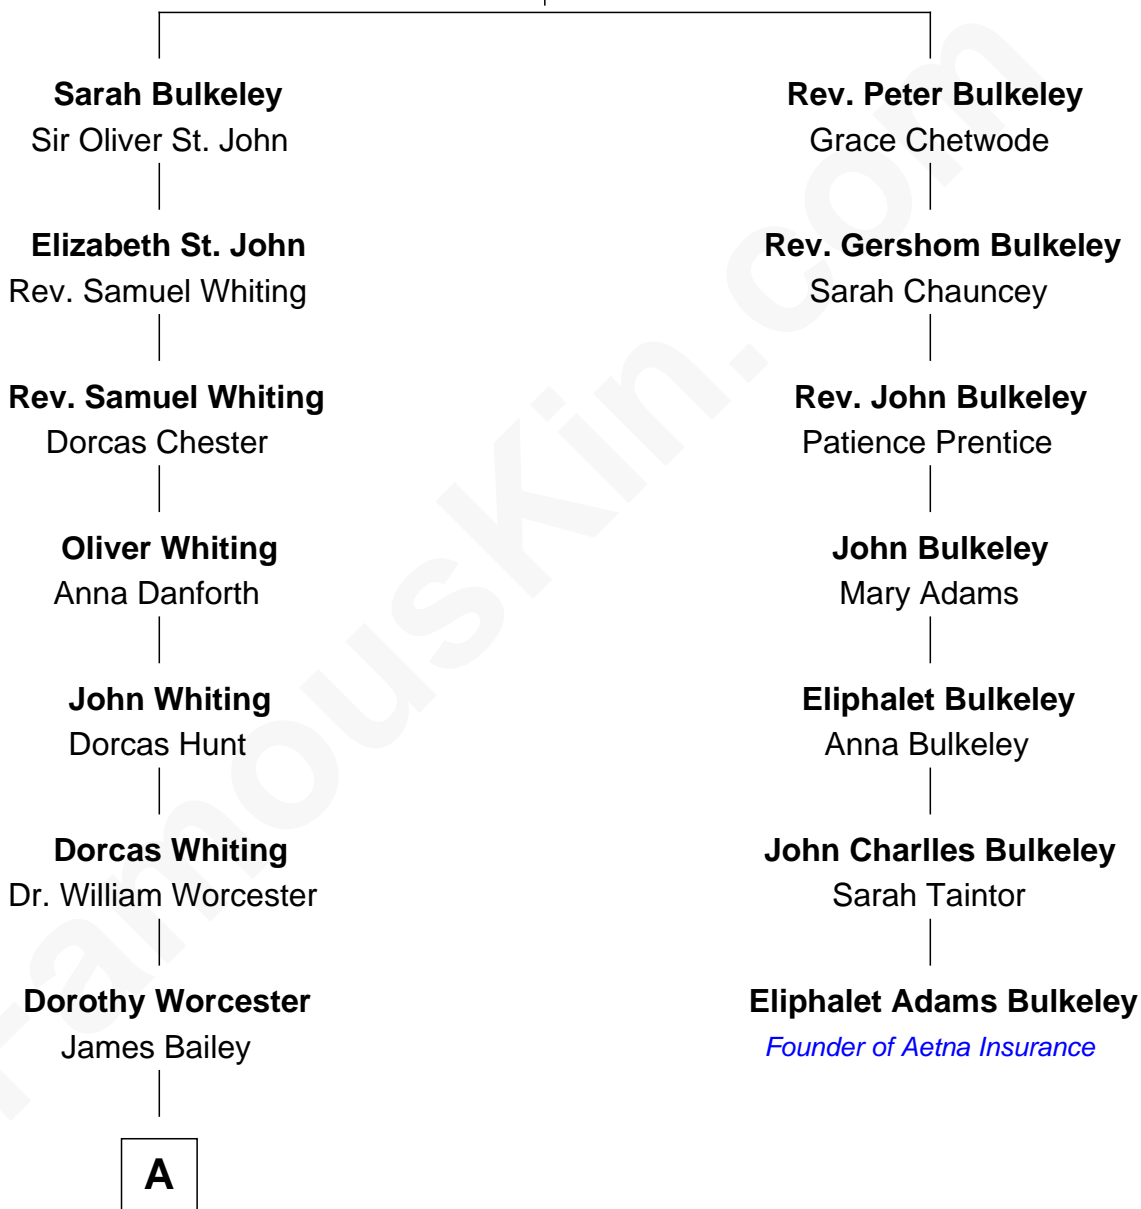

FamousKin.com Relationship Chart of

Bette Davis

Movie Actress

6th cousin 5 times removed of

Eliphalet Adams Bulkeley

Founder of Aetna Insurance

Rev. Edward Bulkeley

Olive Irby

A

—
Benjamin W. Bailey

Latta Hopkins

—
Harriet Jane Bailey

Charles Otis Thompson

—
Harriet Eugenia Thompson

William Aaron Favor

—
Ruth Augusta Favor

Harlow Morrell Davis

—
Bette Davis

Movie Actress

FamousKin.com