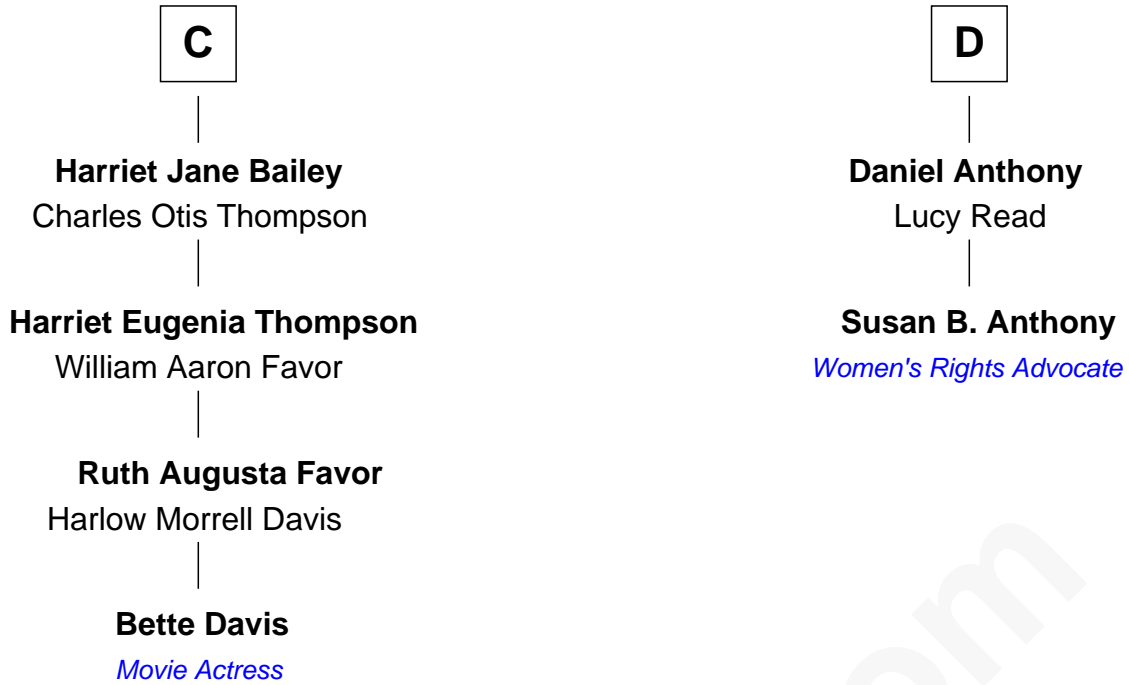

FamousKin.com