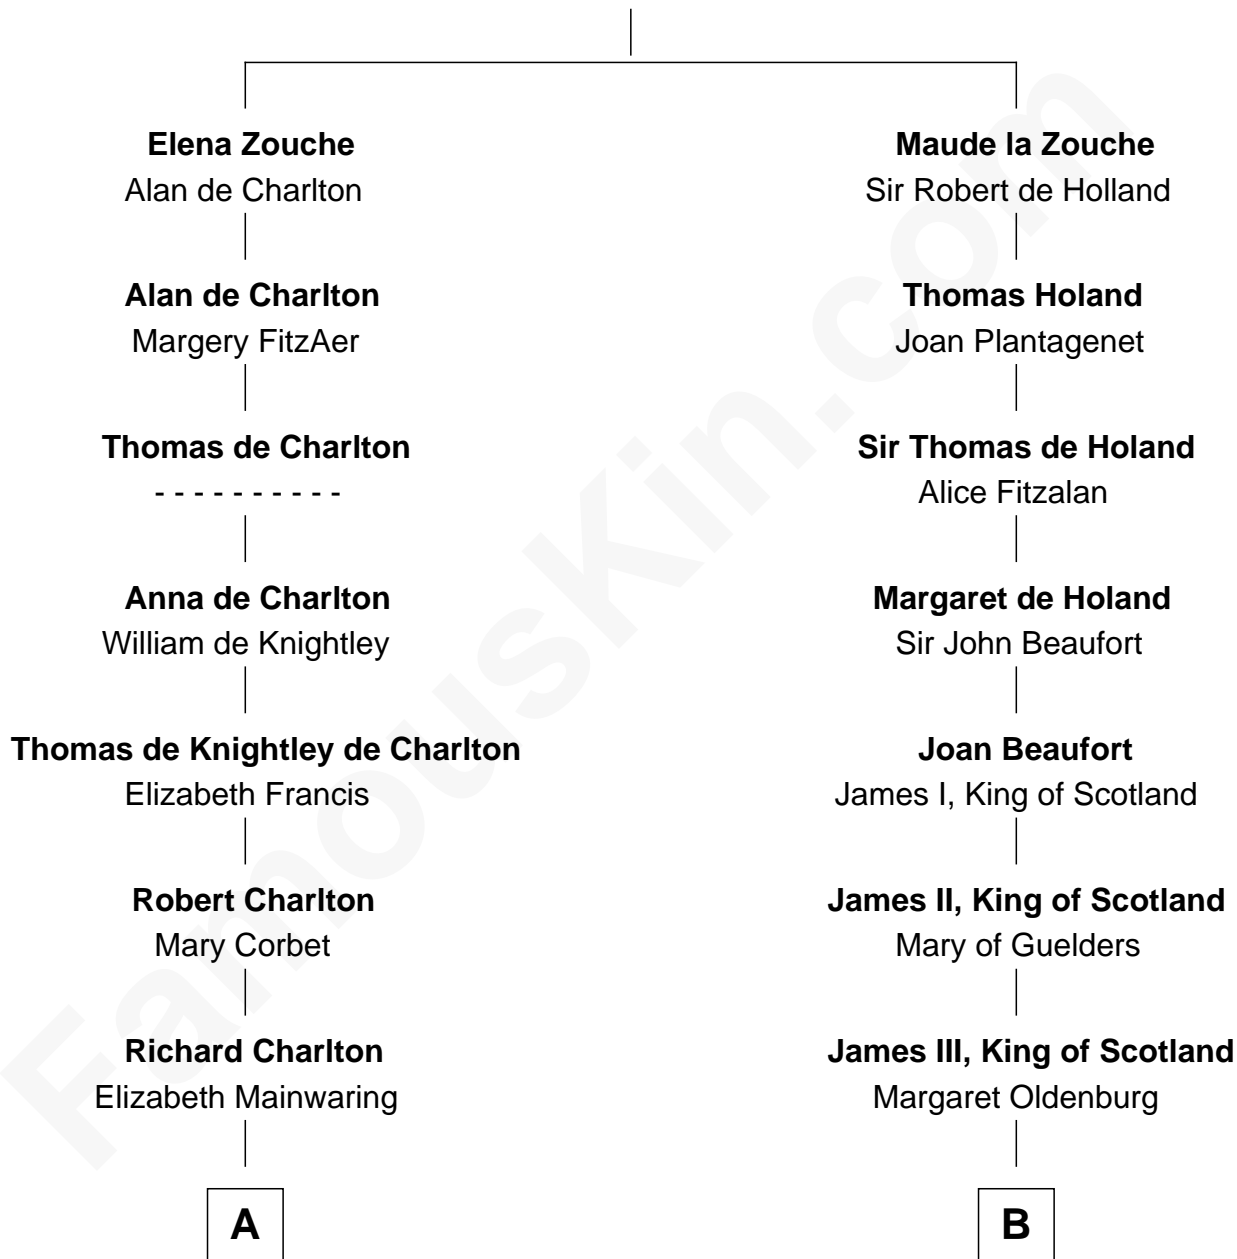

FamousKin.com Relationship Chart of

Bette Davis

Movie Actress

9th cousin 12 times removed of

Mary Stuart

Queen of Scots

Sir Alan la Zouche

Eleanor de Segrave

C

—
Benjamin W. Bailey

Latta Hopkins

—
Harriet Jane Bailey

Charles Otis Thompson

—
Harriet Eugenia Thompson

William Aaron Favor

—
Ruth Augusta Favor