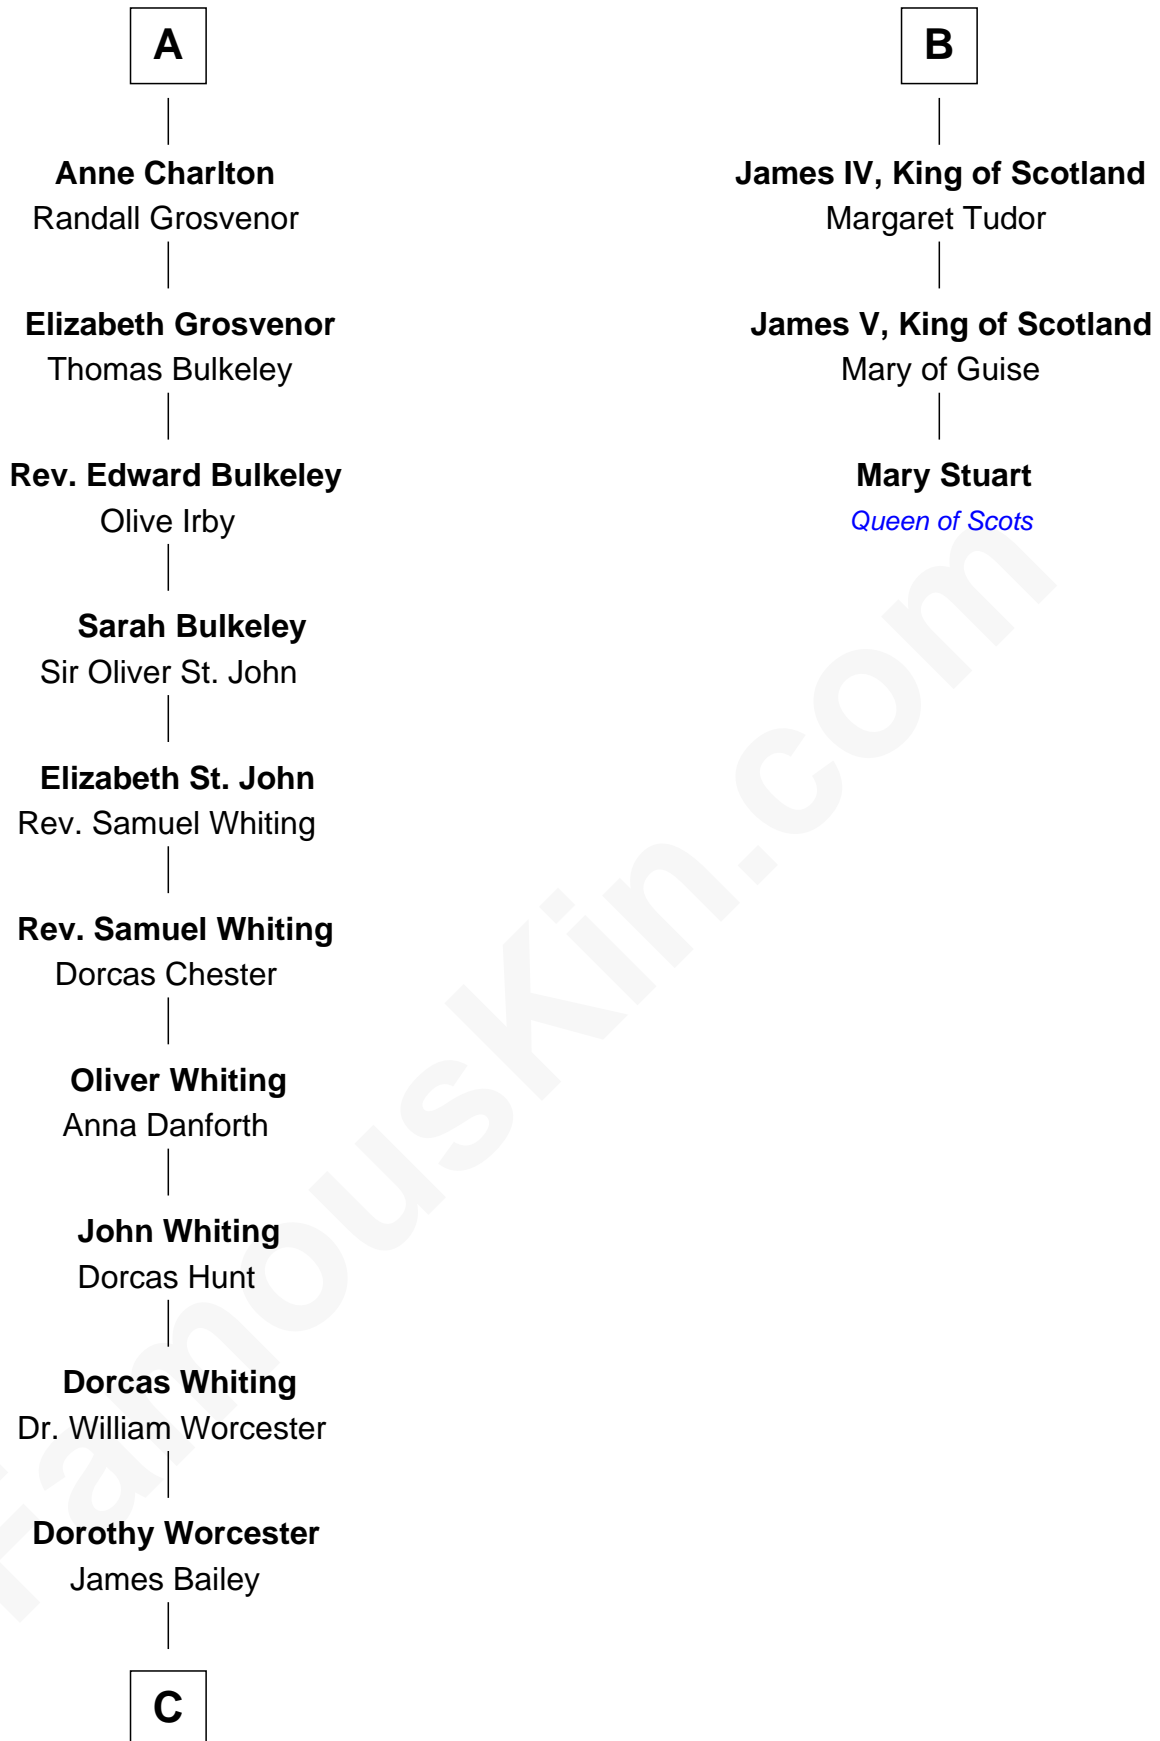

FamousKin.com Relationship Chart of

Bette Davis

Movie Actress

9th cousin 12 times removed of

Mary Stuart

Queen of Scots

Sir Alan la Zouche

Eleanor de Segrave

C

—
Benjamin W. Bailey

Latta Hopkins

—
Harriet Jane Bailey

Charles Otis Thompson

—
Harriet Eugenia Thompson

William Aaron Favor

—
Ruth Augusta Favor