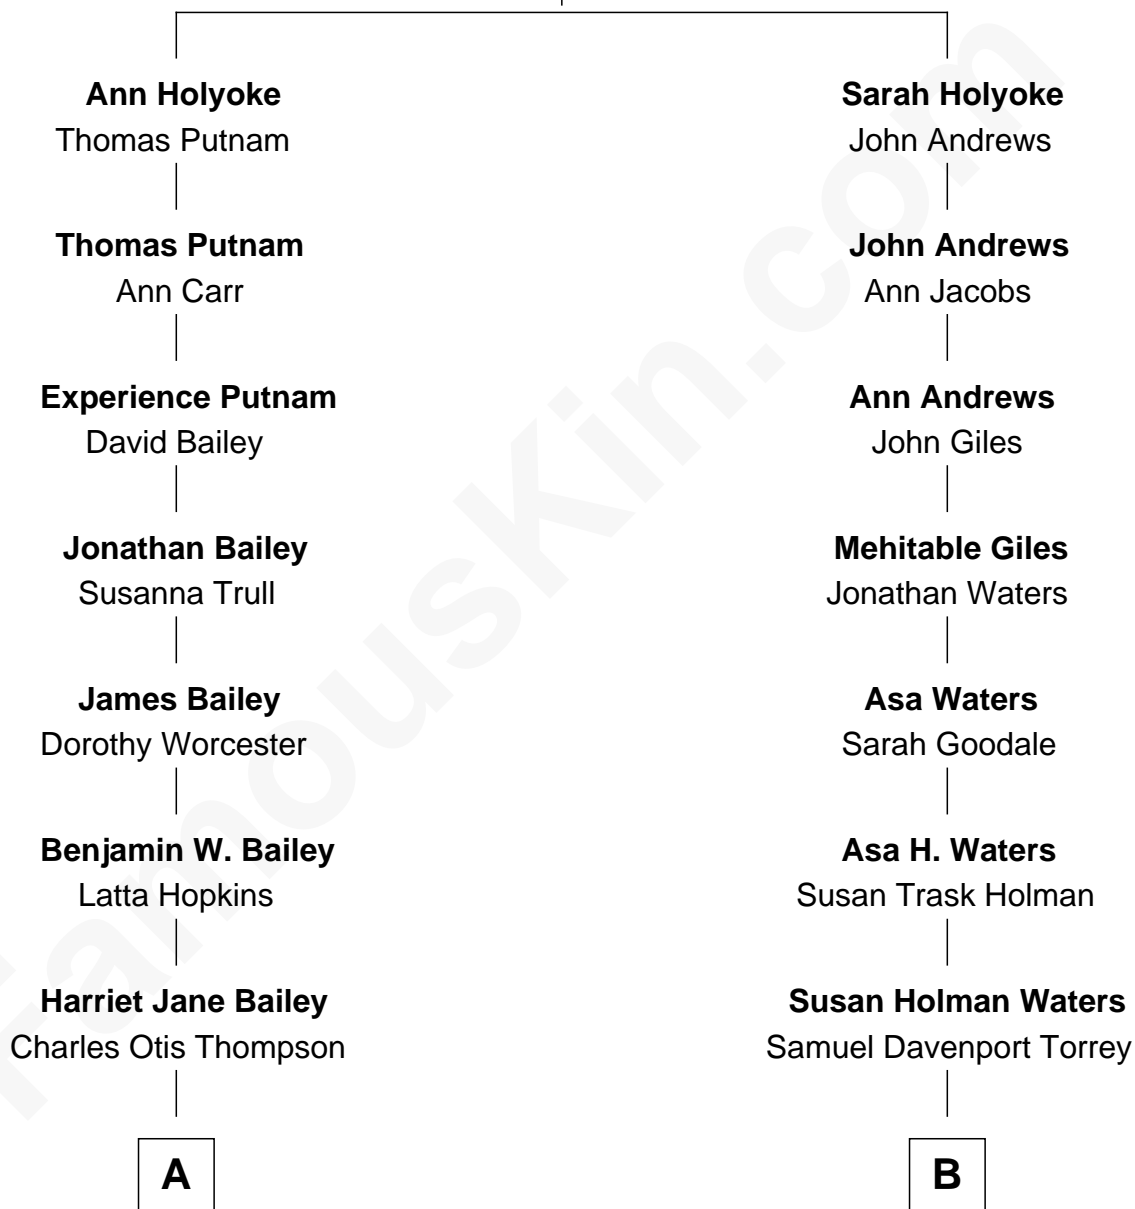

FamousKin.com Relationship Chart of

Bette Davis

Movie Actress

8th cousin 1 time removed of

William Howard Taft

27th U.S. President

Edward Holyoke
Prudence Stockton

FamousKin.com