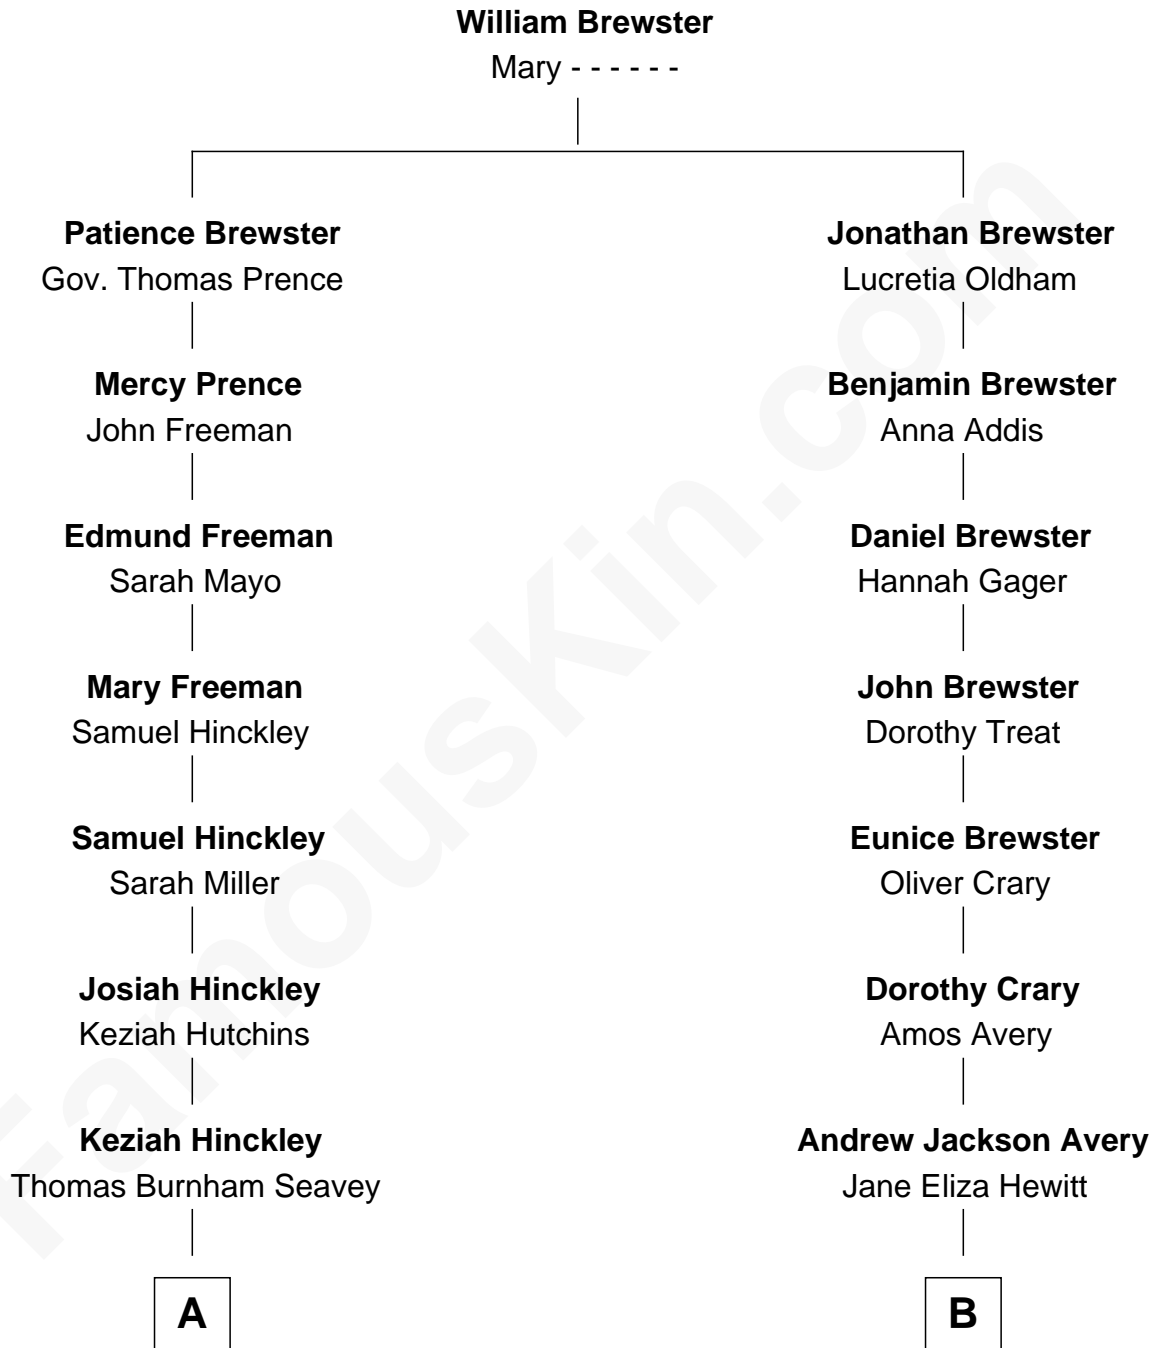

# FamousKin.com Relationship Chart of

**Bette Davis**

*Movie Actress*

8th cousin 2 times removed of

**Ray Stanton Avery**

*Founder, Avery Dennison Corp.*

FamousKin.com