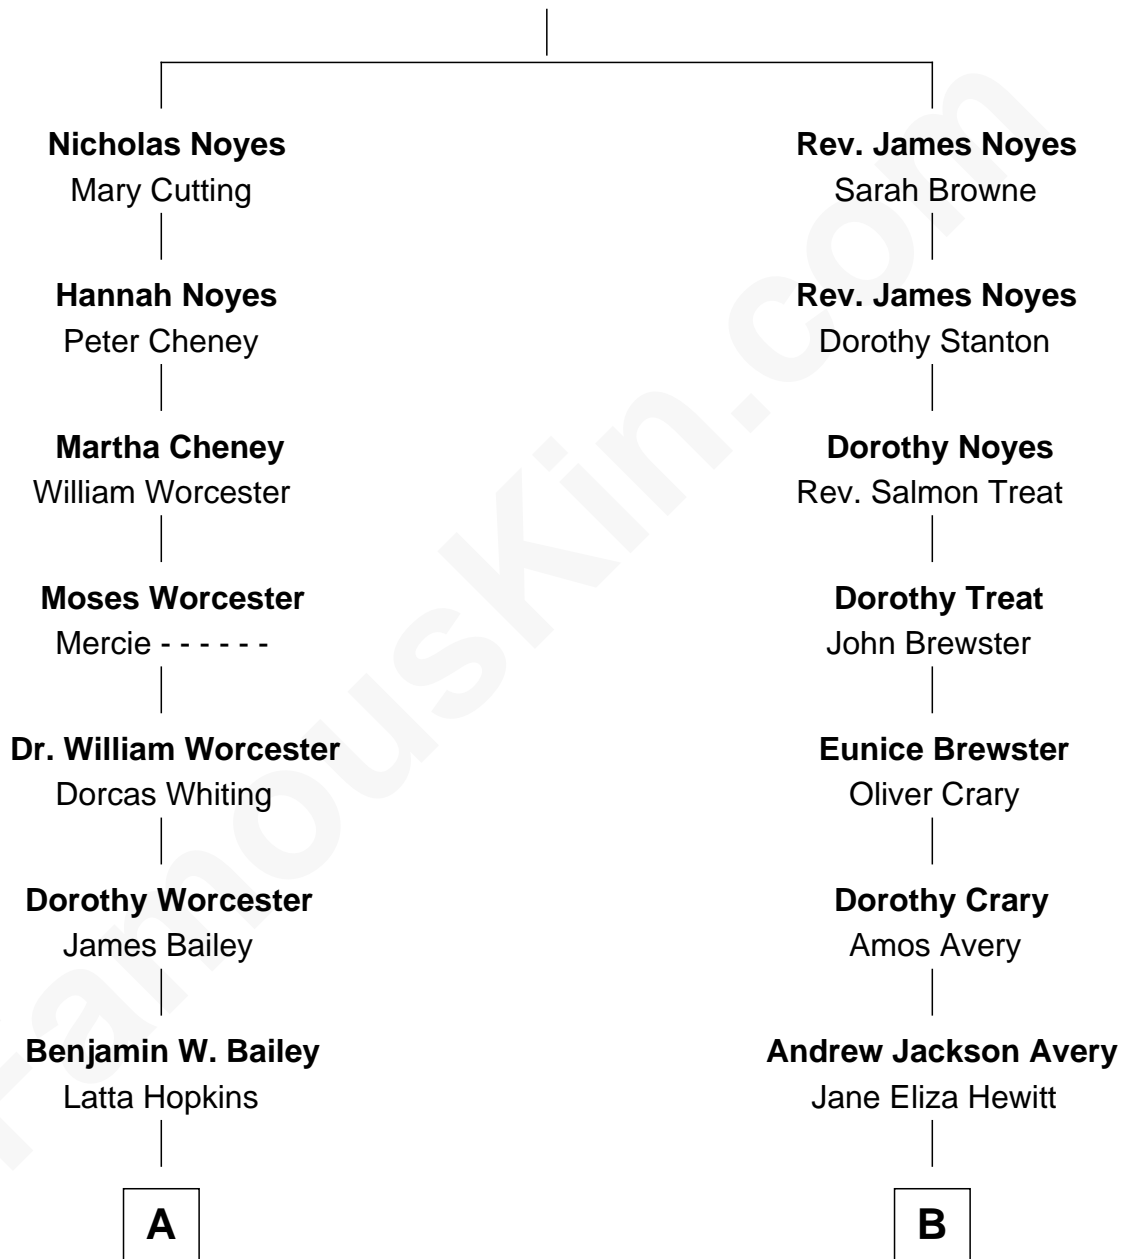

FamousKin.com Relationship Chart of

Bette Davis

Movie Actress

8th cousin 2 times removed of

Ray Stanton Avery

Founder, Avery Dennison Corp.

Rev. William Noyes

Ann Parker

FamousKin.com