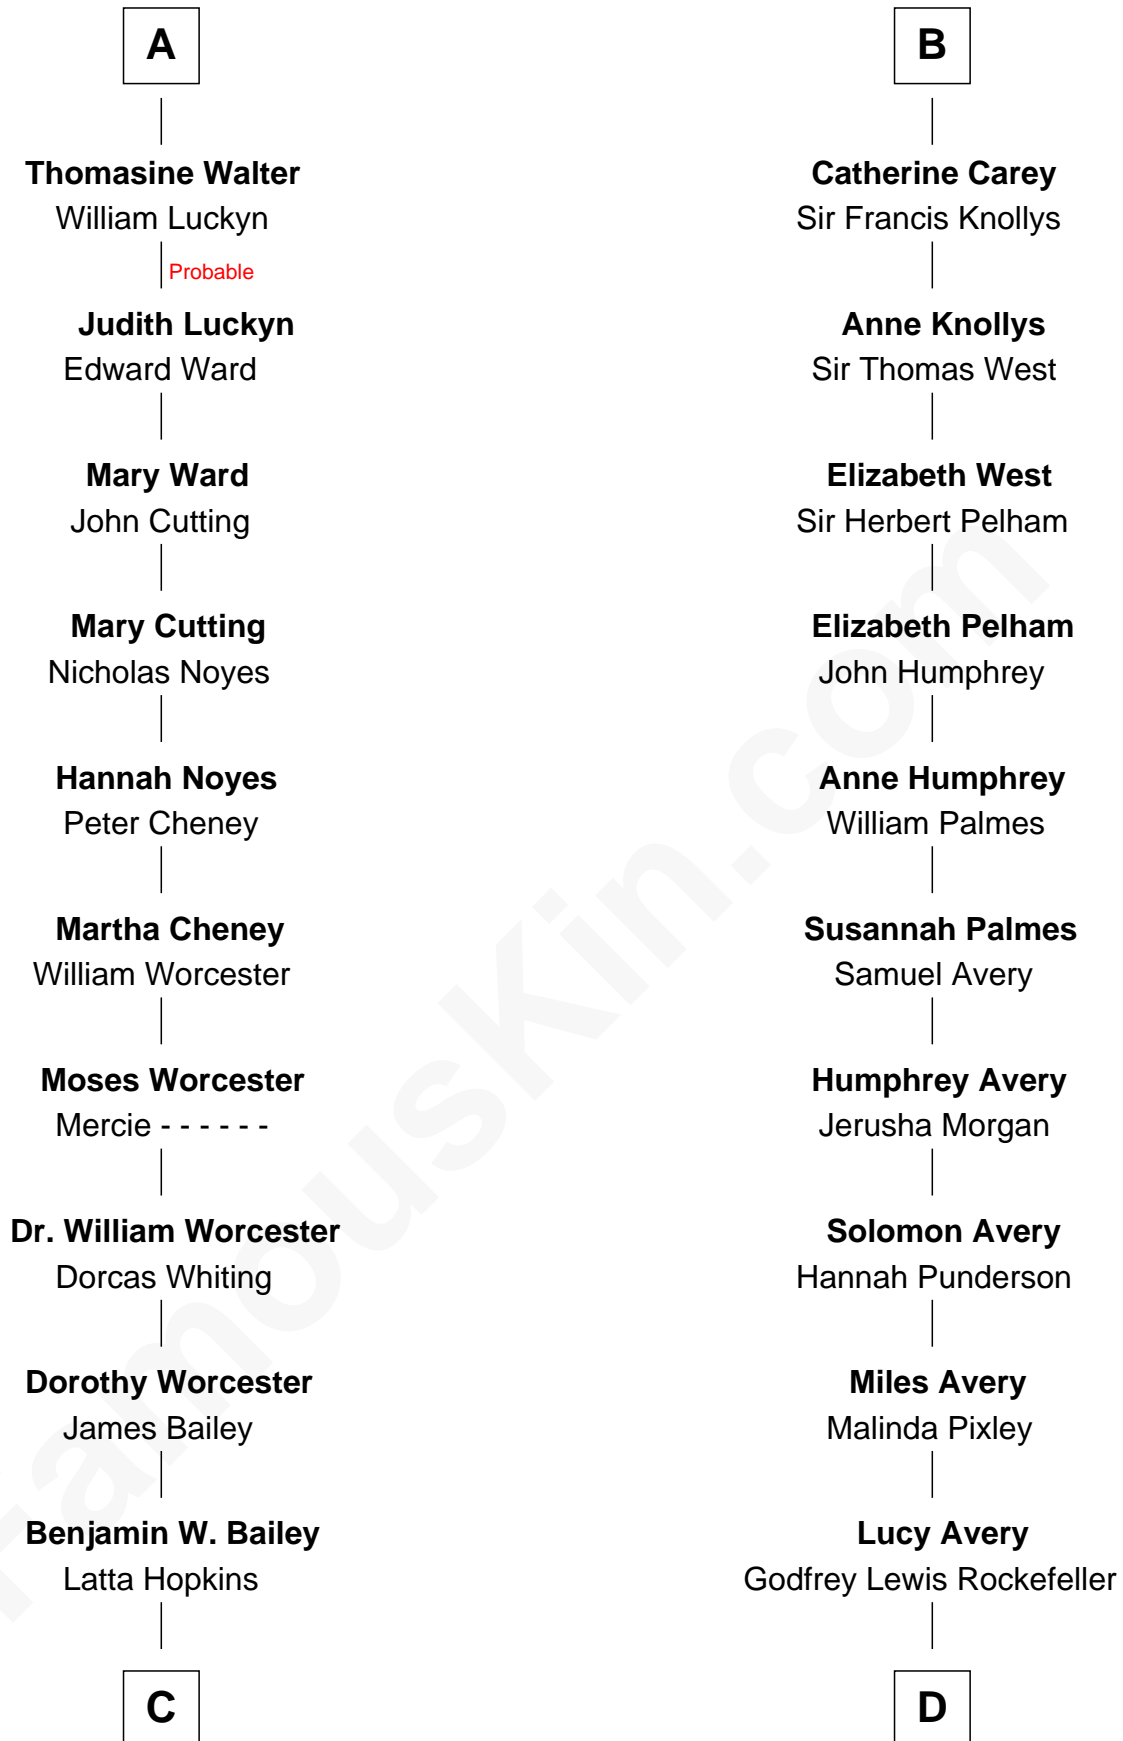

# FamousKin.com Relationship Chart of

**Bette Davis**

*Movie Actress*

20th cousin of

**Nelson Rockefeller**

*41st U.S. Vice-President*

**Sir John Howard**

Alice de Bois

**Joan Howard**  
Sir Peter de Brewes

**Beatrice Brewes**  
Sir Hugh Shirley

**Sir Ralph Shirley**  
Joan Basset

**Beatrice Shirley**  
John Brome

**Isabel Brome**  
John Denton

**Thomas Denton**  
Jane Webbe

**Isabel Denton**  
William ap Walter

**A**

**Sir Robert Howard**  
Margaret de Scales

**Sir John Howard**  
Alice Tendring

**Sir Robert Howard**  
Margaret Mowbray

**Sir John Howard**  
Katherine Moleyns

**Sir Thomas Howard**  
Elizabeth Tilney

**Elizabeth Howard**  
Thomas Boleyn

**Mary Boleyn**  
Sir William Carey

**B**

**C**

**Harriet Jane Bailey**  
Charles Otis Thompson

**Harriet Eugenia Thompson**  
William Aaron Favor

**Ruth Augusta Favor**  
Harlow Morrell Davis