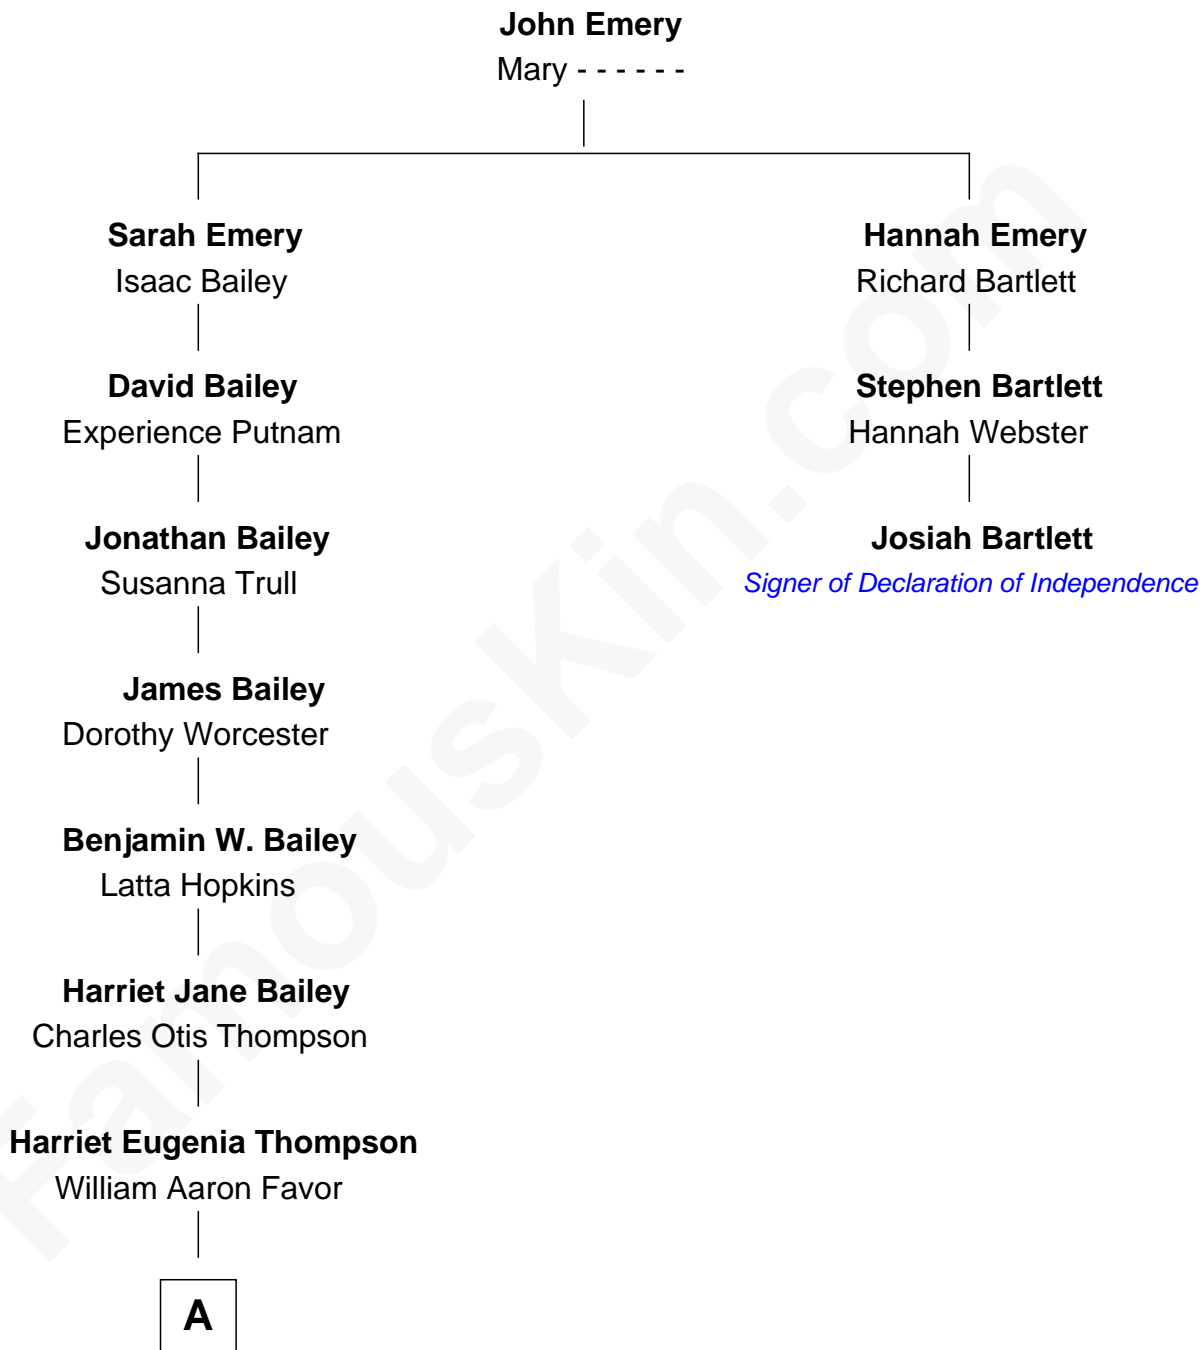

FamousKin.com Relationship Chart of

Bette Davis

Movie Actress

2nd cousin 6 times removed of

Josiah Bartlett

Signer of the Declaration of Independence

A

Ruth Augusta Favor
Harlow Morrell Davis

Bette Davis
Movie Actress

FamousKin.com