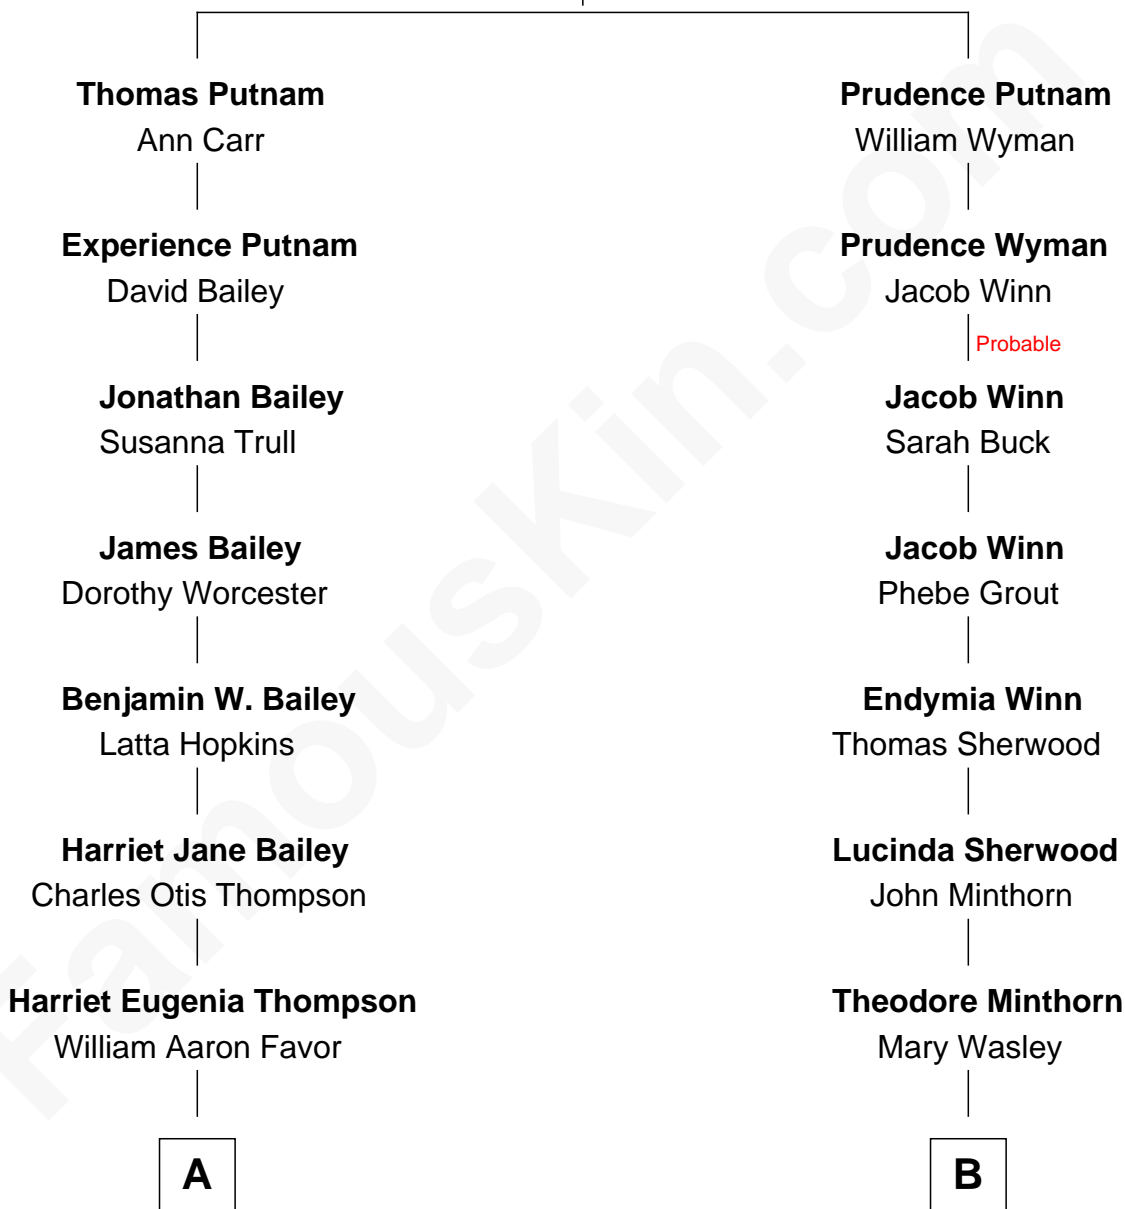

# FamousKin.com Relationship Chart of

**Bette Davis**

*Movie Actress*

8th cousin of

**Herbert Hoover**

*31st U.S. President*

**Thomas Putnam**

Ann Holyoke

**A**

**Ruth Augusta Favor**  
Harlow Morrell Davis

**Bette Davis**  
*Movie Actress*

**B**

**Hulda Randall Minthorn**  
Jessie Clark Hoover

**Herbert Hoover**  
*31st U.S. President*

FamousKin.com