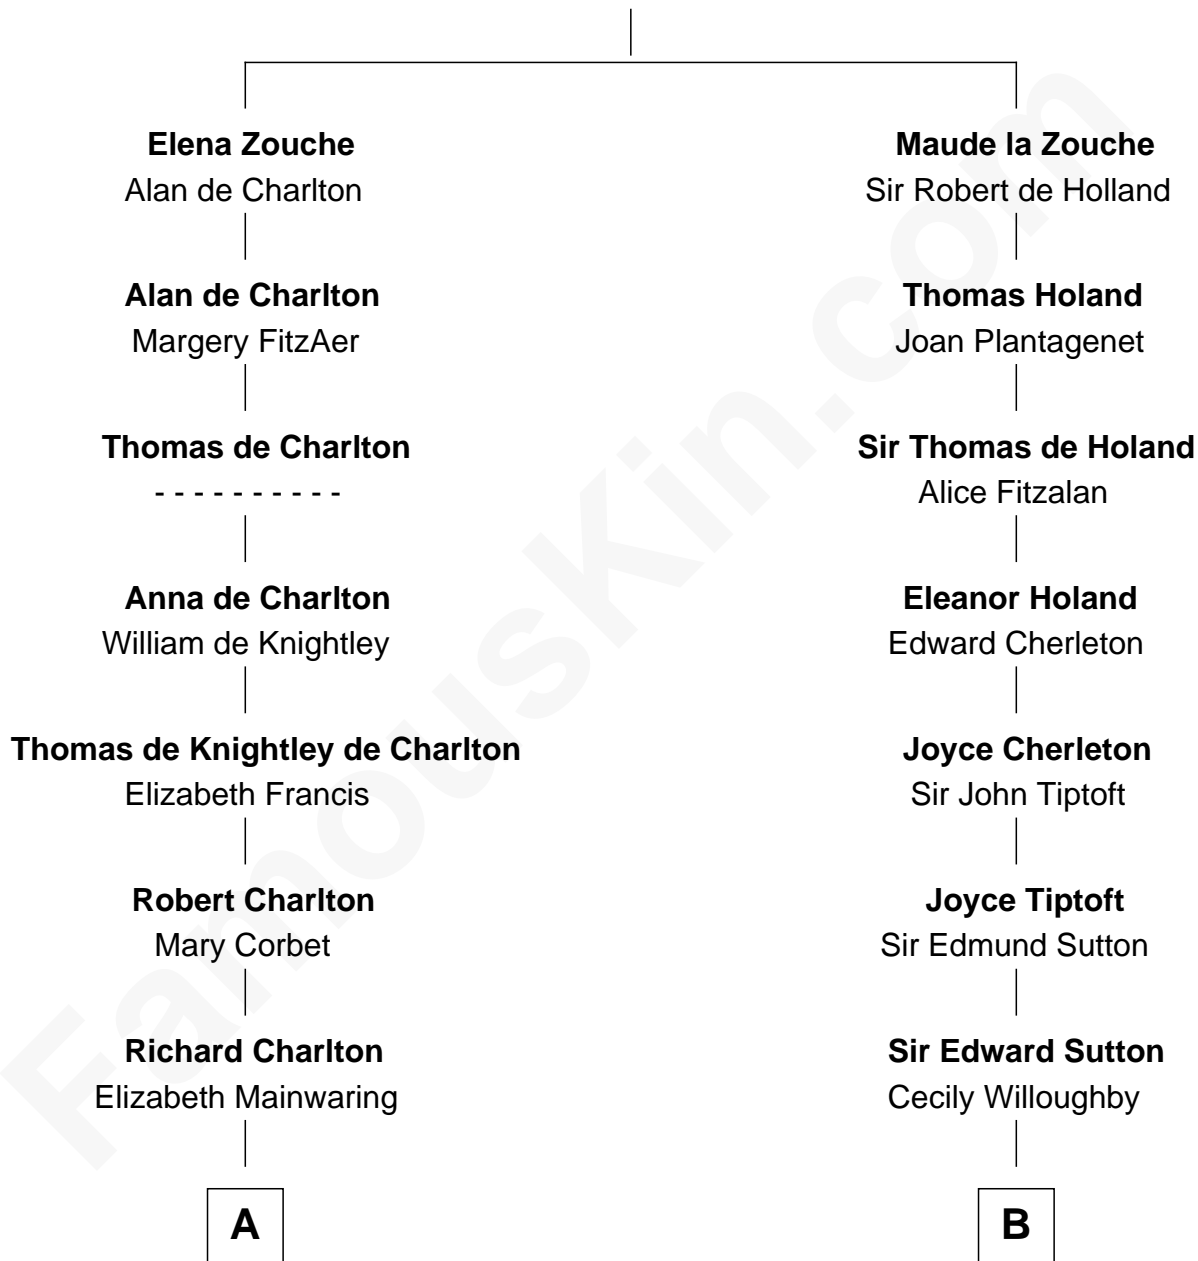

FamousKin.com Relationship Chart of

Bette Davis

Movie Actress

21st cousin of

Herbert Hoover

31st U.S. President

Sir Alan la Zouche

Eleanor de Segrave

C

Benjamin W. Bailey

Latta Hopkins

Harriet Jane Bailey

Charles Otis Thompson

Harriet Eugenia Thompson

William Aaron Favor

Ruth Augusta Favor

Harlow Morrell Davis

Bette Davis

Movie Actress

D

Endymia Winn

Thomas Sherwood

Lucinda Sherwood

John Minthorn