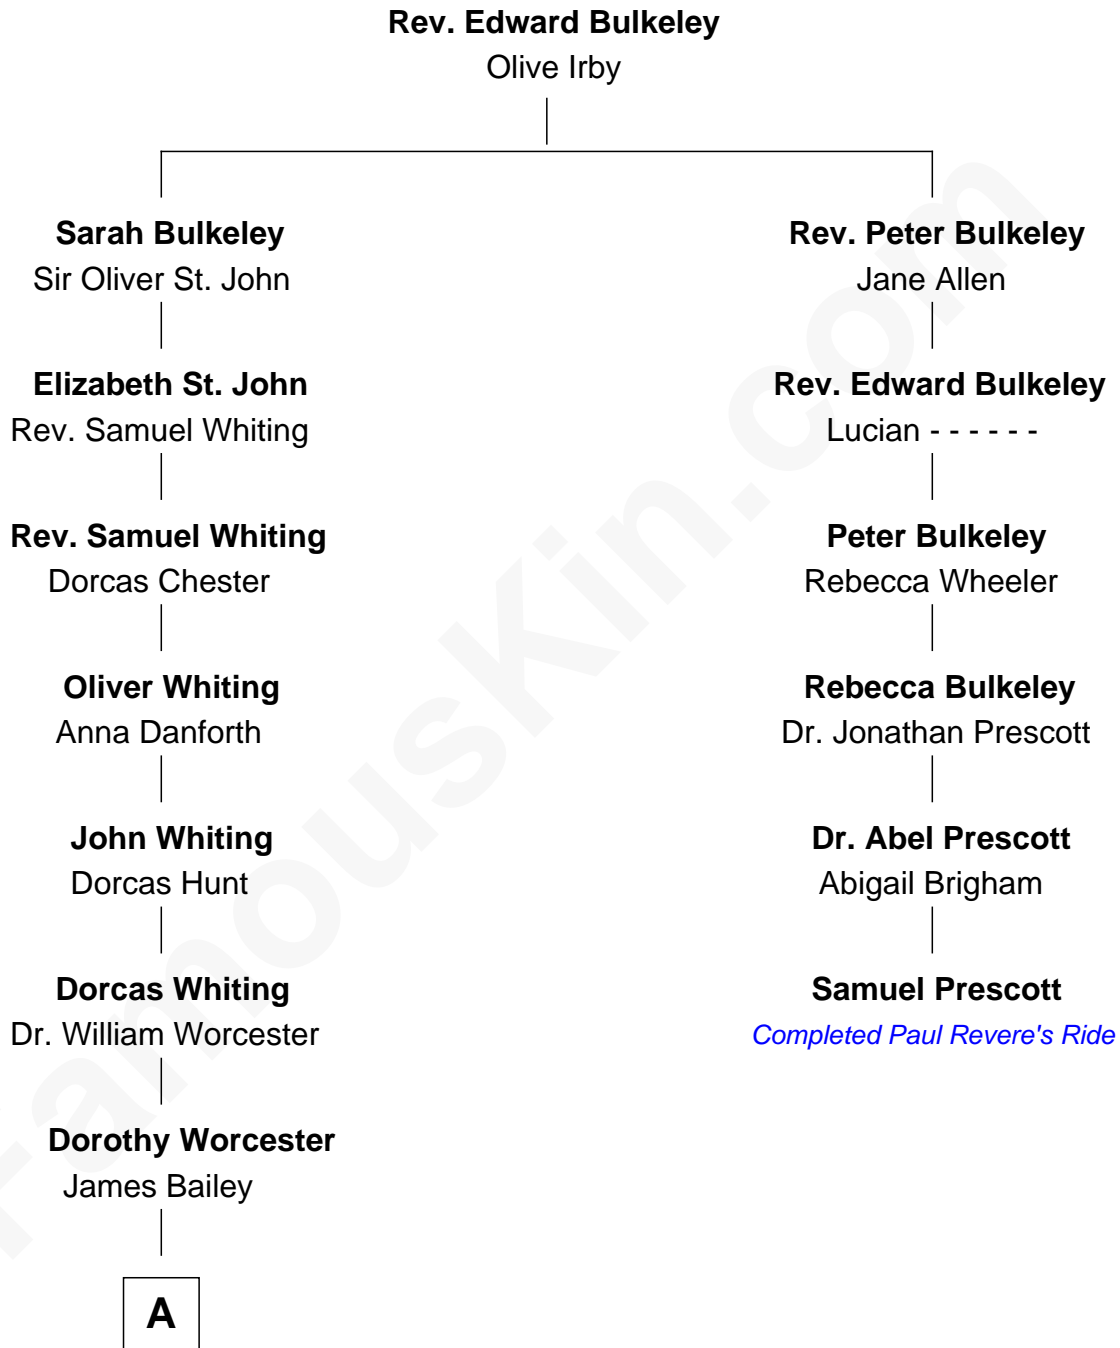

FamousKin.com Relationship Chart of

Bette Davis

Movie Actress

5th cousin 6 times removed of

Samuel Prescott

Completed Paul Revere's Midnight Ride

A

—
Benjamin W. Bailey

Latta Hopkins

—
Harriet Jane Bailey

Charles Otis Thompson

—
Harriet Eugenia Thompson

William Aaron Favor

—
Ruth Augusta Favor

Harlow Morrell Davis

—
Bette Davis