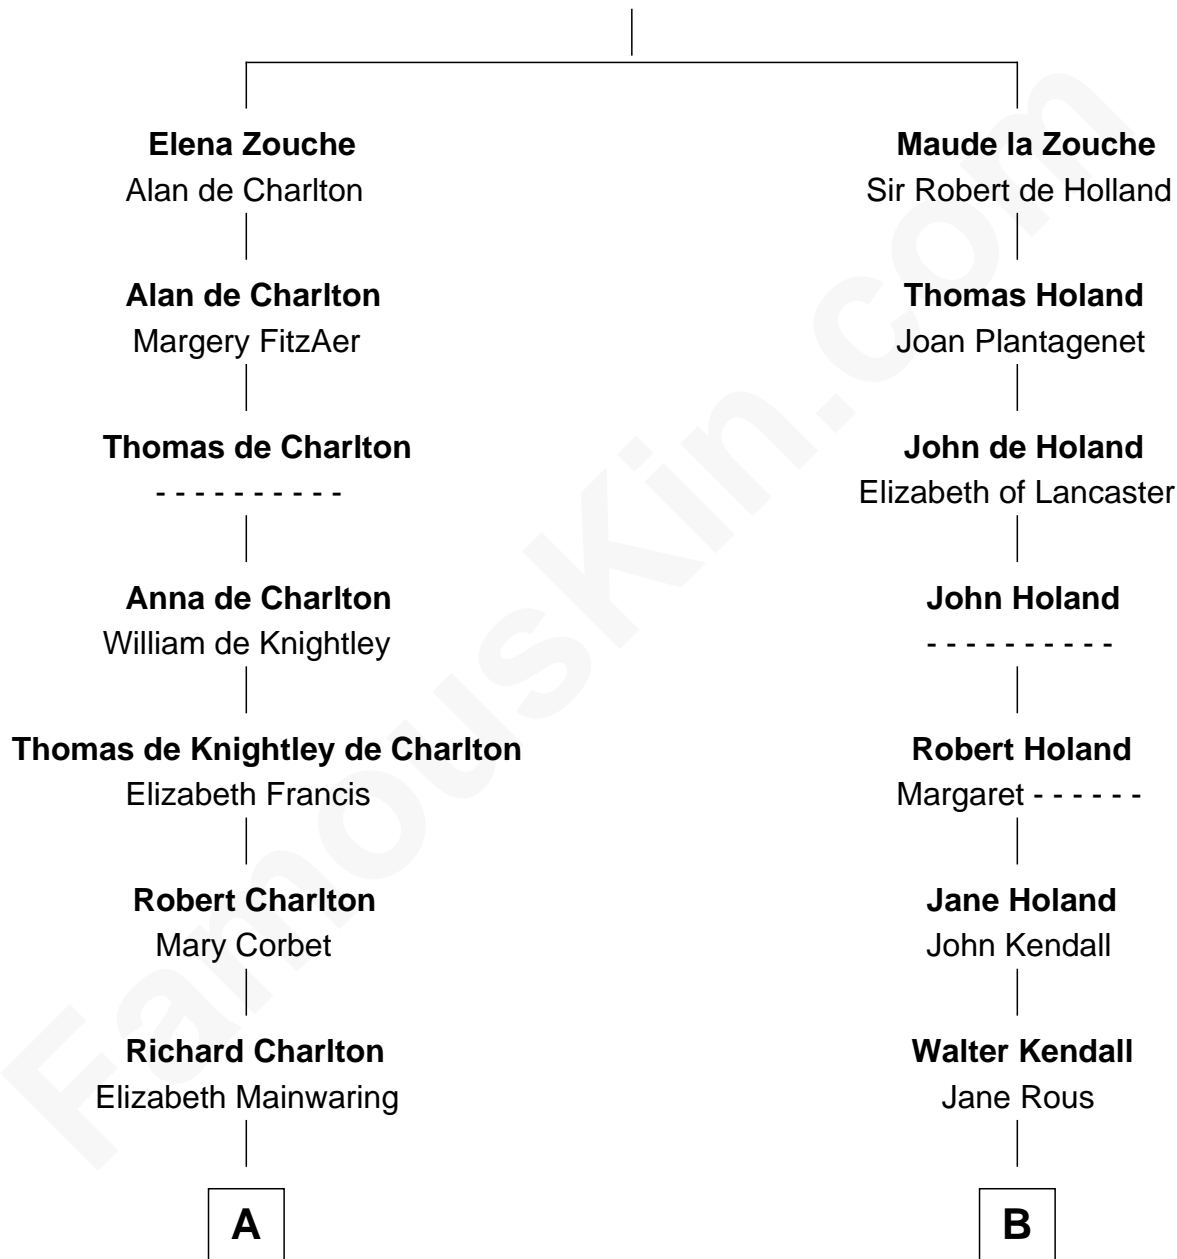

FamousKin.com Relationship Chart of

Bette Davis

Movie Actress

19th cousin 2 times removed of

Juliette Gordon Low

Founder of the Girl Scouts

Sir Alan la Zouche

Eleanor de Segrave

C

Benjamin W. Bailey

Latta Hopkins

Harriet Jane Bailey

Charles Otis Thompson

Harriet Eugenia Thompson

William Aaron Favor

Ruth Augusta Favor