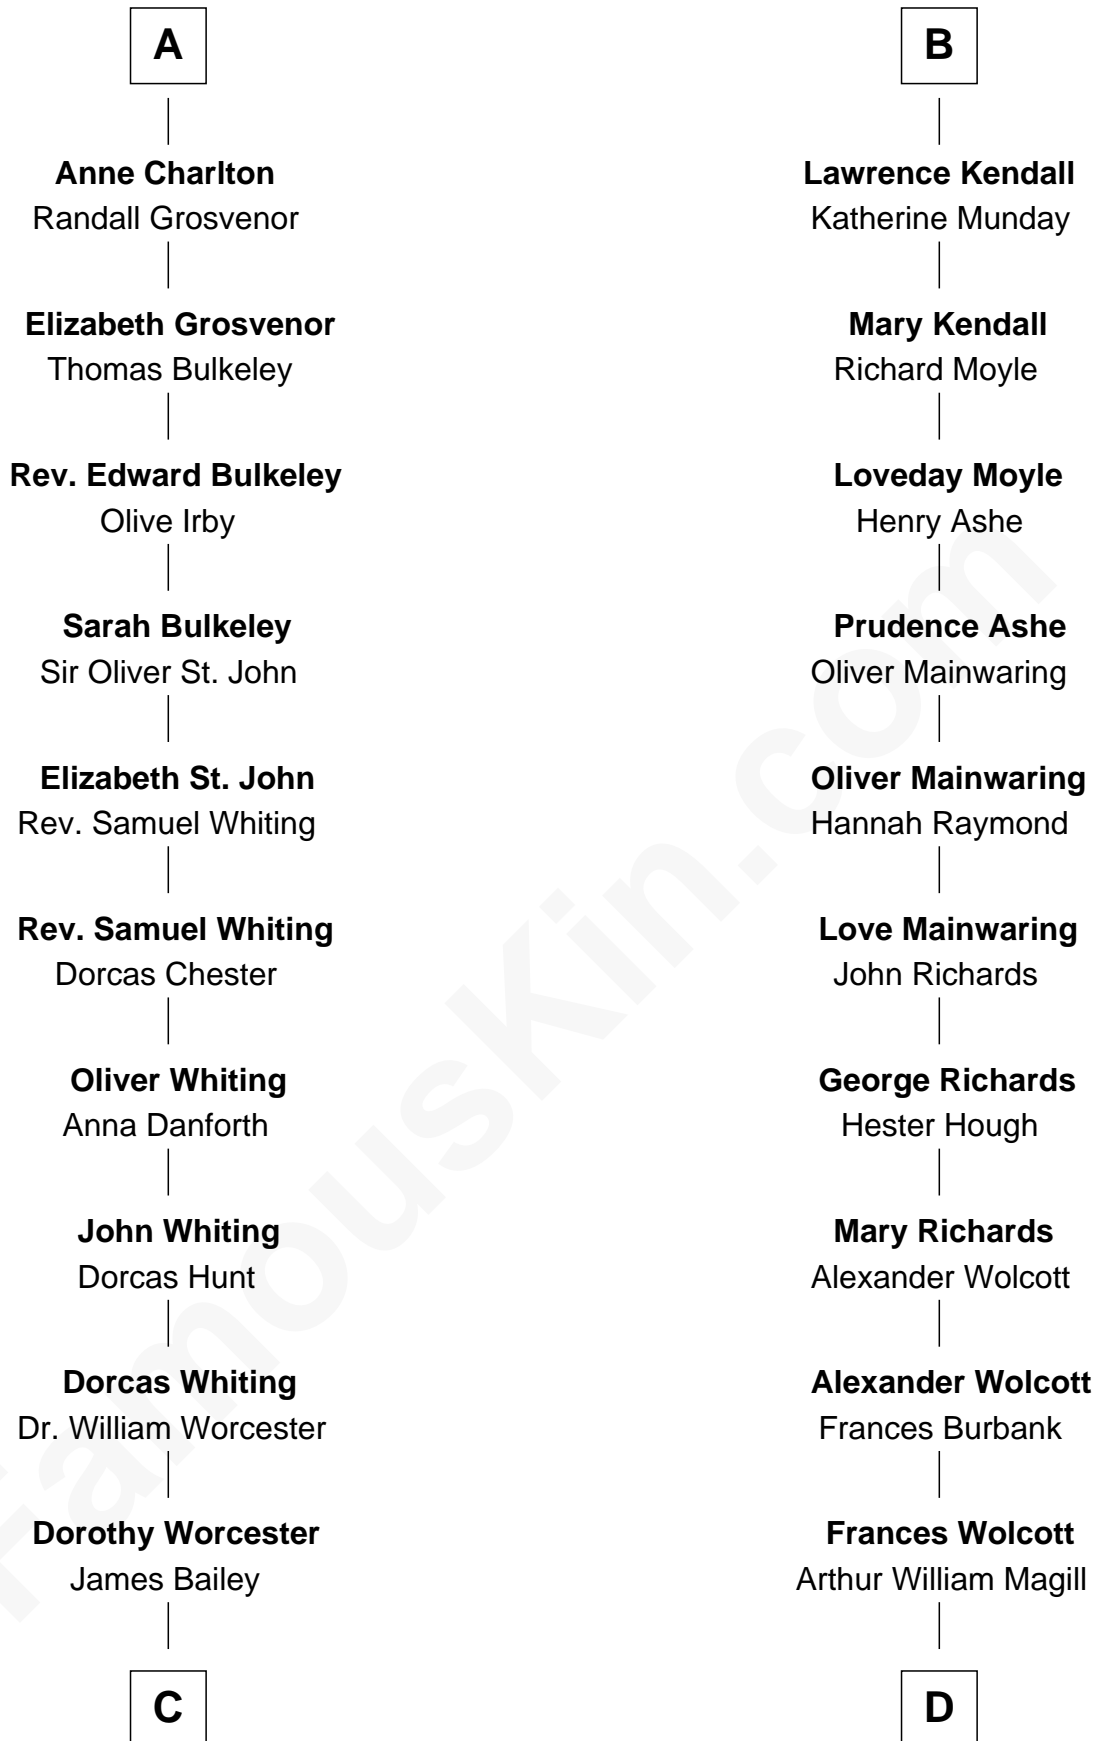

FamousKin.com Relationship Chart of

Bette Davis

Movie Actress

19th cousin 2 times removed of

Juliette Gordon Low

Founder of the Girl Scouts

Sir Alan la Zouche

Eleanor de Segrave

C

Benjamin W. Bailey

Latta Hopkins

Harriet Jane Bailey

Charles Otis Thompson

Harriet Eugenia Thompson

William Aaron Favor

Ruth Augusta Favor