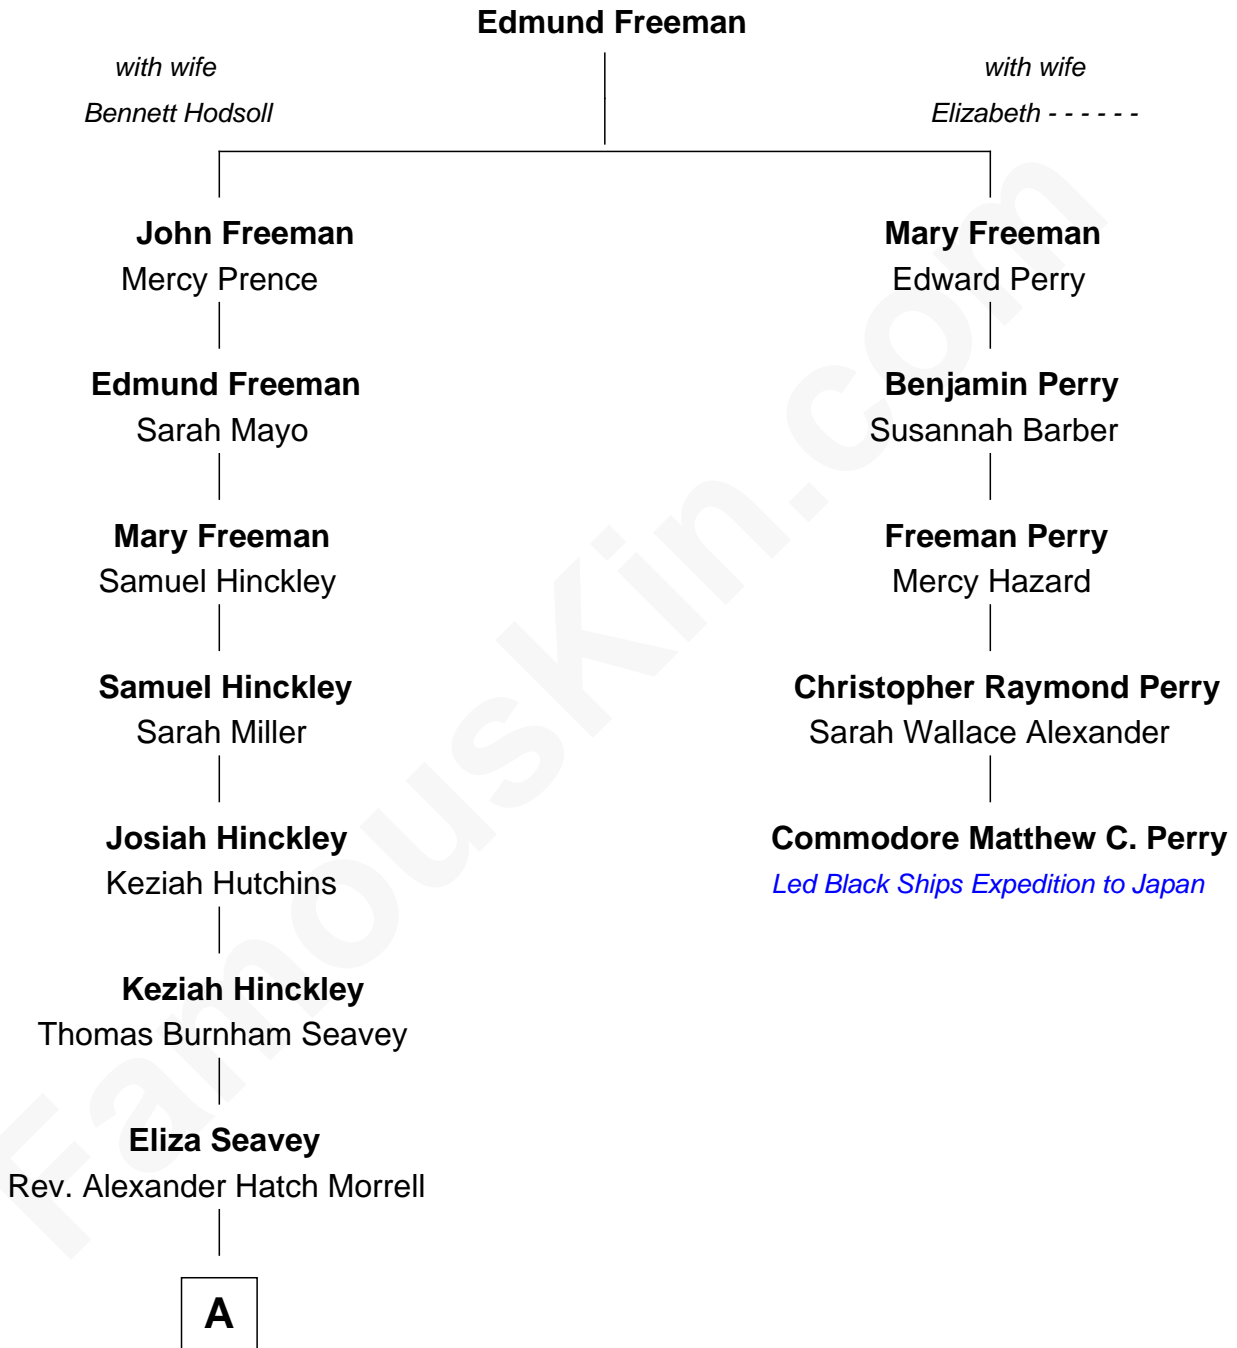

FamousKin.com Relationship Chart of

Bette Davis

Movie Actress

4th cousin 5 times removed of

Commodore Matthew C. Perry

Led Black Ships Expedition to Japan

A

—
Eliza Jane Morrell
Edward Elwell Davis

—
Harlow Morrell Davis
Ruth Augusta Favor

—
Bette Davis
Movie Actress

FamousKin.com