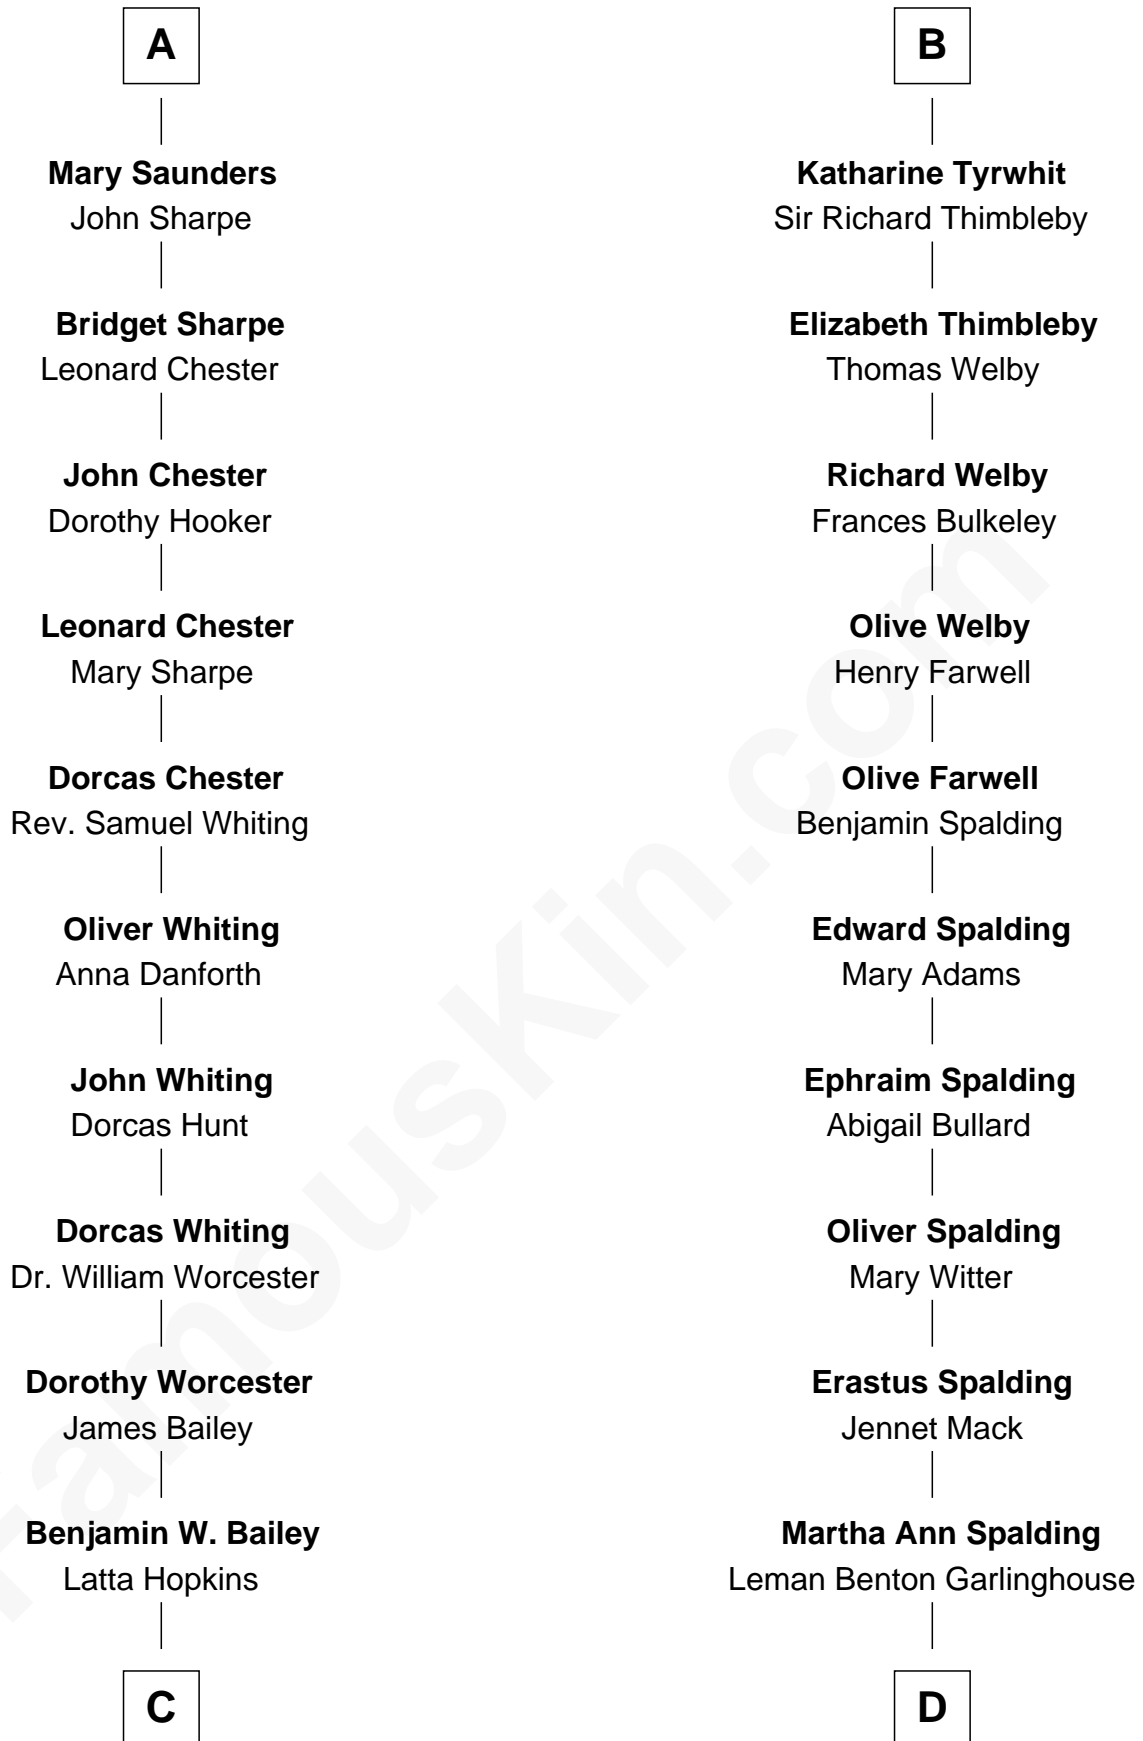

# FamousKin.com Relationship Chart of

**Bette Davis**

*Movie Actress*

19th cousin 1 time removed of

**Katharine Hepburn**

*Movie Actress*

**Sir William de Boteler**

Ela Herdeburgh

**Alice de Boteler**  
Sir Nicholas Longford

**Alice Longford**  
William FitzHerbert

**Henry FitzHerbert**  
----- Downes

**Nicholas FitzHerbert**  
Alice Booth

**Joan FitzHerbert**  
John Cotton

**Margaret Cotton**  
Richard Belgrave

**Dorothy Belgrave**  
William Saunders

**A**

**Ankaret le Boteler**  
John le Strange

**Eleanor le Strange**  
Sir Reynold de Grey

**Sir Reynold Grey**  
Margaret de Ros

**Margaret Grey**  
Sir William Bonville

**Elizabeth Bonville**  
William Talboys

**Sir Robert Talboys**  
Elizabeth Heron

**Maud Talboys**  
Sir Robert Tyrwhit

**B**

FamousKin.com