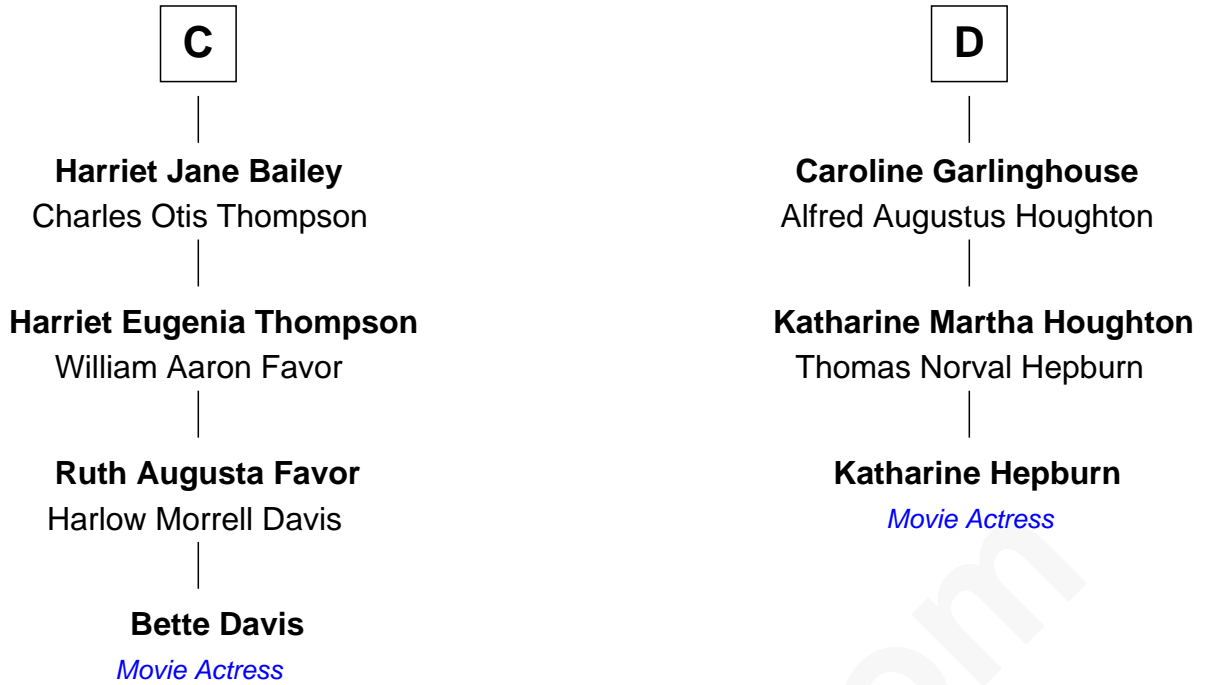

# FamousKin.com Relationship Chart of

**Bette Davis**

*Movie Actress*

19th cousin 1 time removed of

**Katharine Hepburn**

*Movie Actress*

**Sir William de Boteler**

Ela Herdeburgh

**Alice de Boteler**  
Sir Nicholas Longford

**Alice Longford**  
William FitzHerbert

**Henry FitzHerbert**  
----- Downes

**Nicholas FitzHerbert**  
Alice Booth

**Joan FitzHerbert**  
John Cotton

**Margaret Cotton**  
Richard Belgrave

**Dorothy Belgrave**  
William Saunders

**A**

**Ankaret le Boteler**  
John le Strange

**Eleanor le Strange**  
Sir Reynold de Grey

**Sir Reynold Grey**  
Margaret de Ros

**Margaret Grey**  
Sir William Bonville

**Elizabeth Bonville**  
William Talboys

**Sir Robert Talboys**  
Elizabeth Heron

**Maud Talboys**  
Sir Robert Tyrwhit

**B**

FamousKin.com