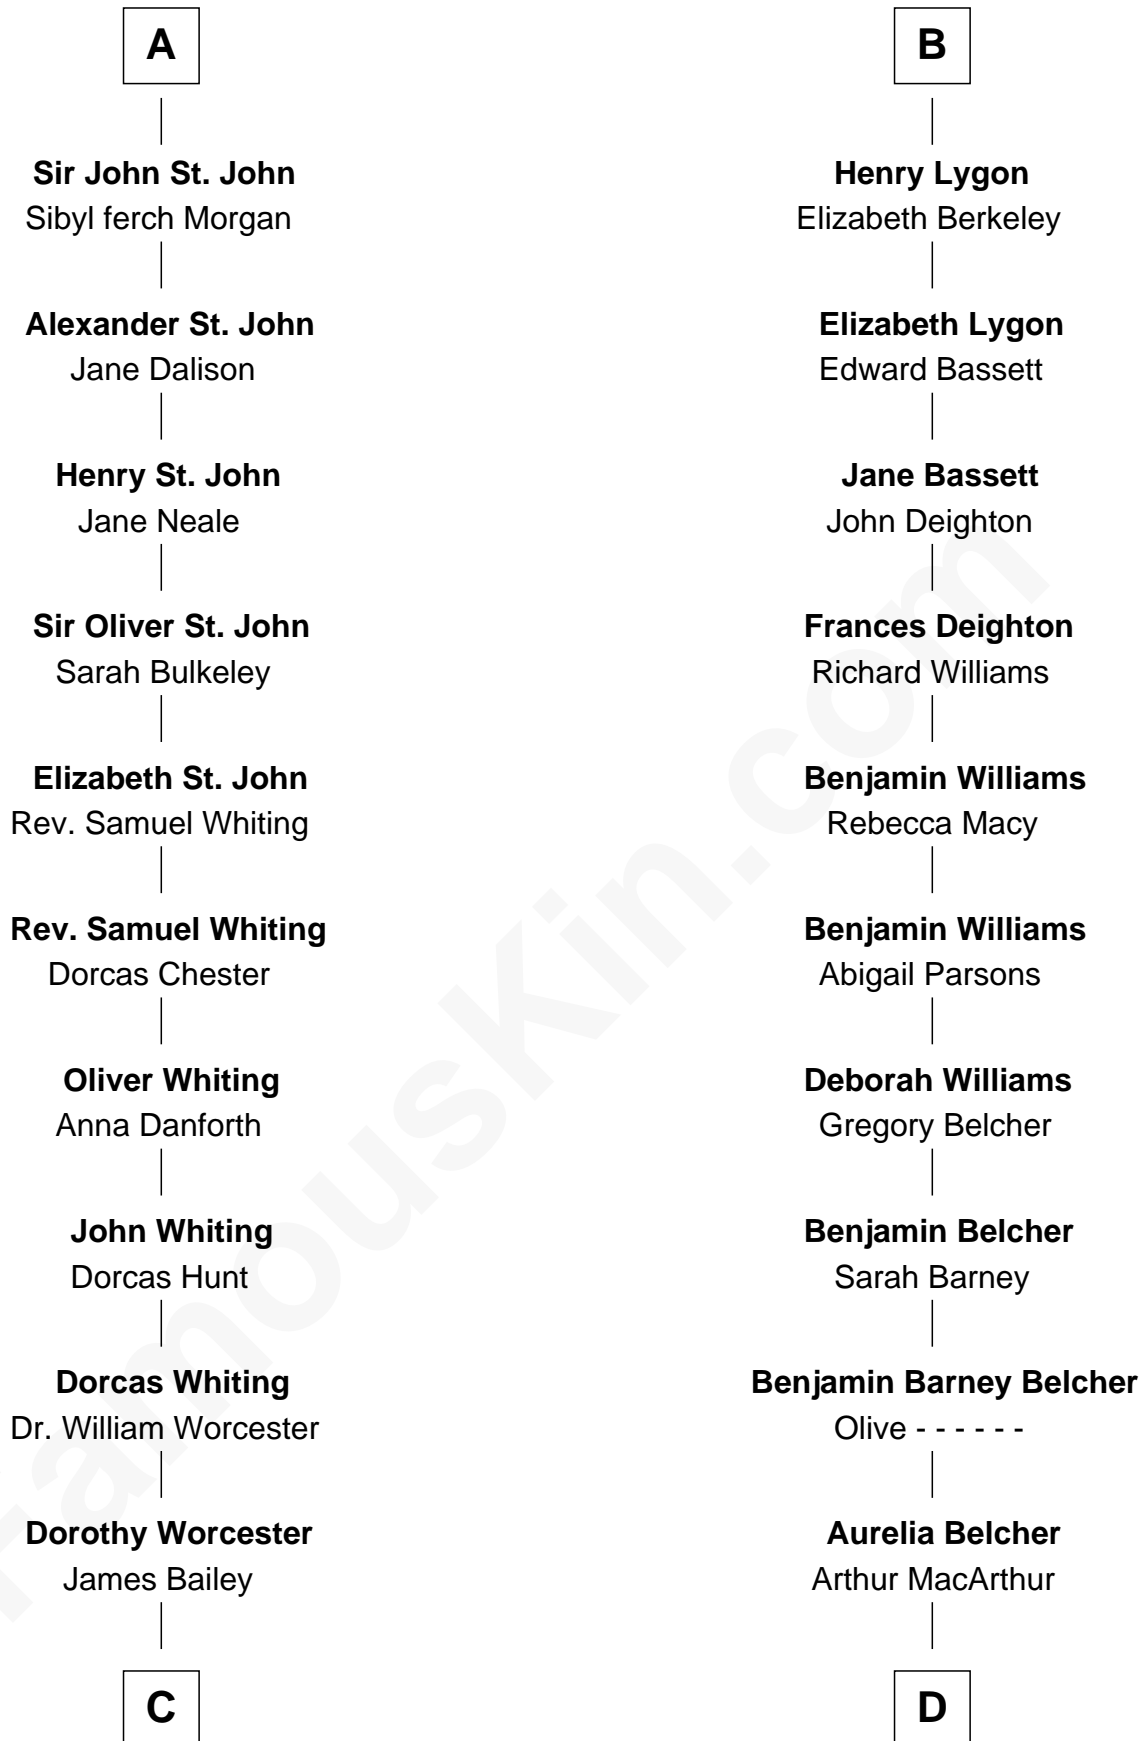

FamousKin.com

Relationship Chart of

Bette Davis

Movie Actress

18th cousin 3 times removed of

General Douglas MacArthur

U.S. Army - World War II

Sir Walter de Beauchamp

Alice de Tony

C

Benjamin W. Bailey

Latta Hopkins

Harriet Jane Bailey

Charles Otis Thompson

Harriet Eugenia Thompson

William Aaron Favor

Ruth Augusta Favor

Harlow Morrell Davis

Bette Davis

Movie Actress

D

Gen. Arthur MacArthur

Mary Pinckney Hardy

General Douglas MacArthur