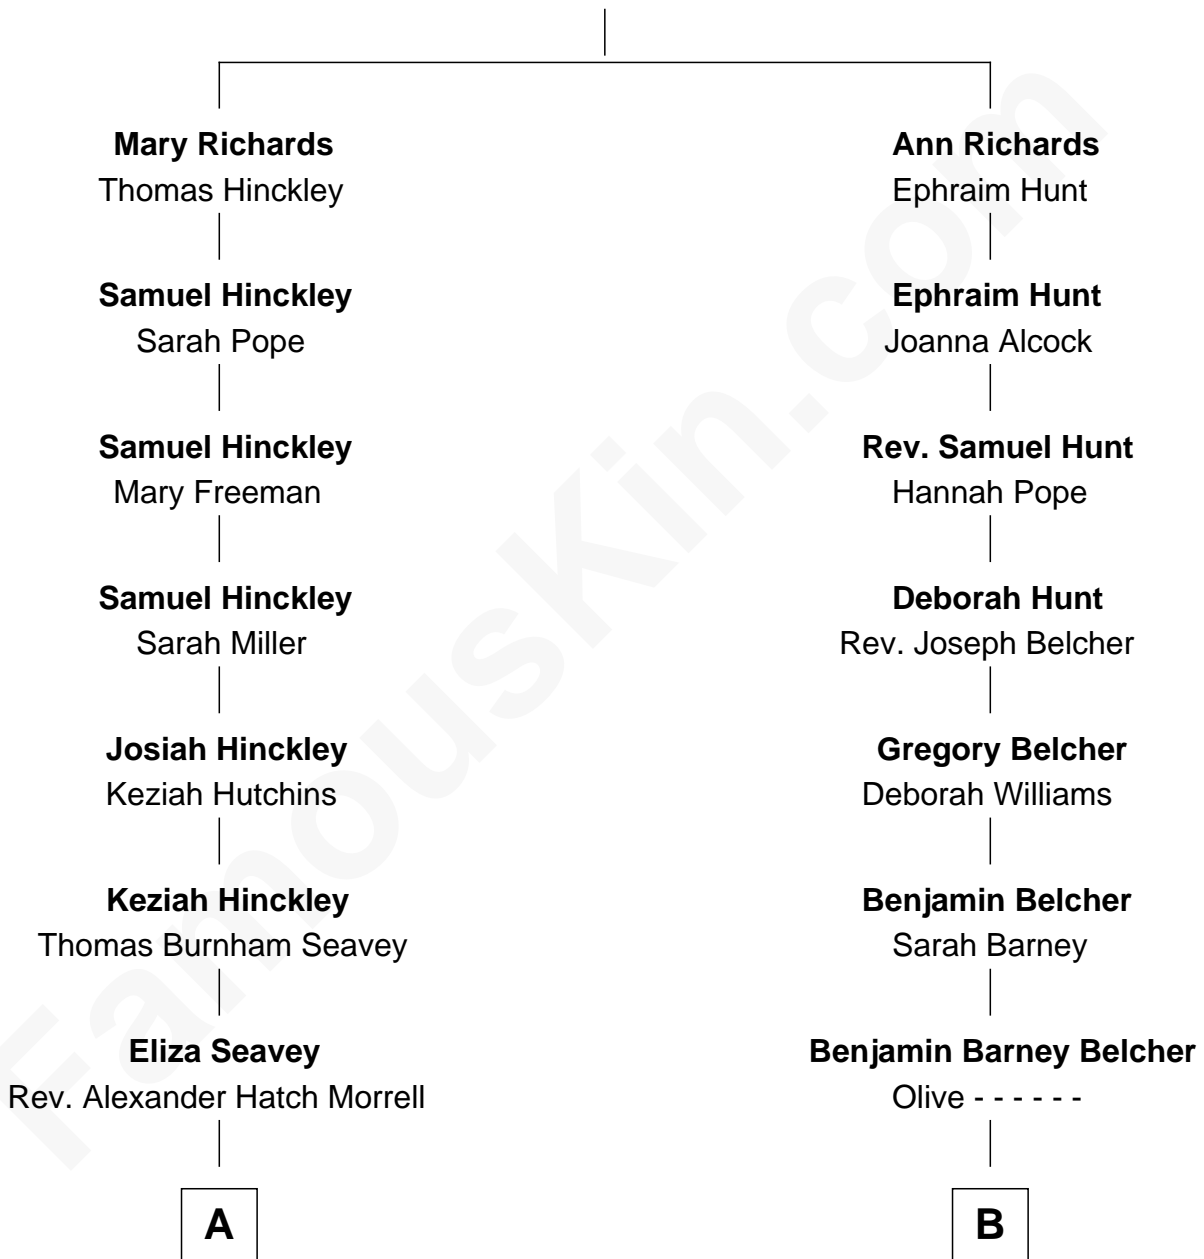

FamousKin.com Relationship Chart of

Bette Davis

Movie Actress

9th cousin of

General Douglas MacArthur

U.S. Army - World War II

Thomas Richards

Welthian - - - - -

A

Eliza Jane Morrell
Edward Elwell Davis

Harlow Morrell Davis
Ruth Augusta Favor

Bette Davis
Movie Actress

B

Aurelia Belcher
Arthur MacArthur

Gen. Arthur MacArthur
Mary Pinckney Hardy

General Douglas MacArthur
U.S. Army - World War II