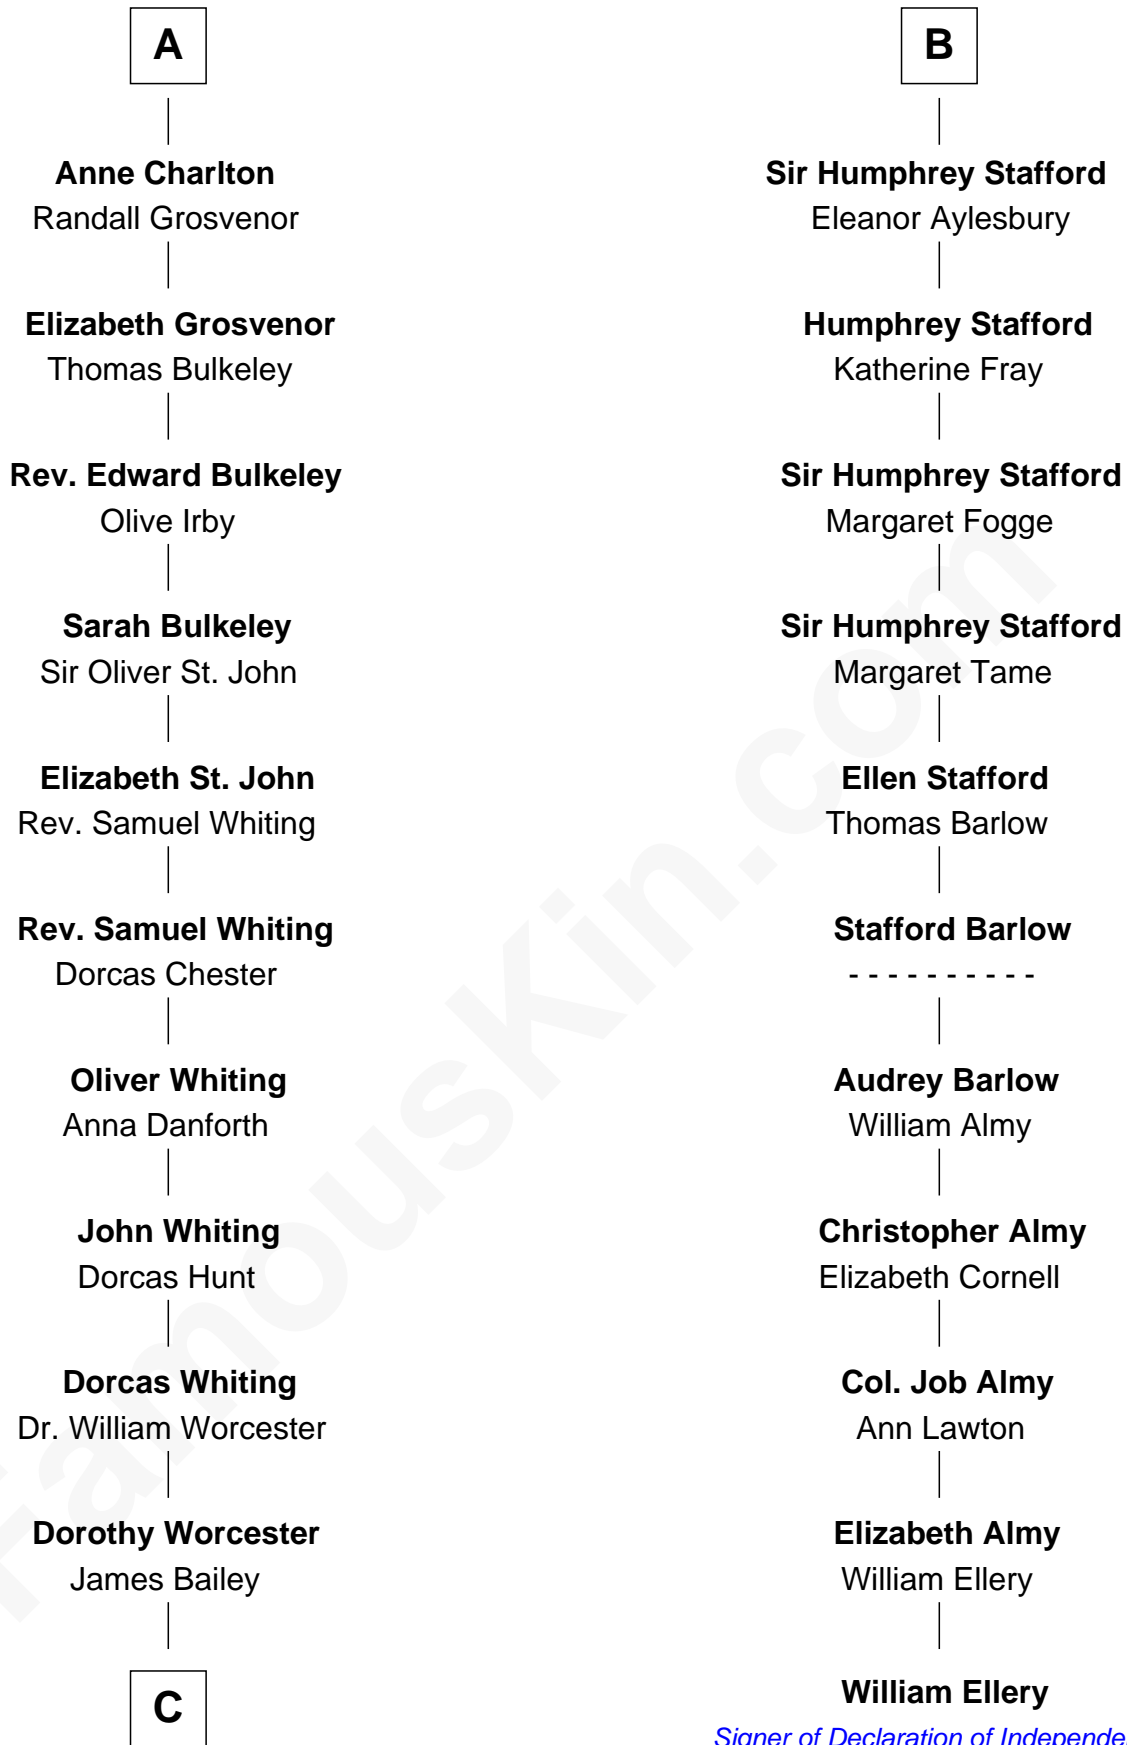

FamousKin.com Relationship Chart of

Bette Davis

Movie Actress

17th cousin 4 times removed of

William Ellery

Signer of the Declaration of Independence

Sir Roger de Somery

Nichole d'Aubenev

C

Benjamin W. Bailey

Latta Hopkins

Harriet Jane Bailey

Charles Otis Thompson

Harriet Eugenia Thompson

William Aaron Favor

Ruth Augusta Favor