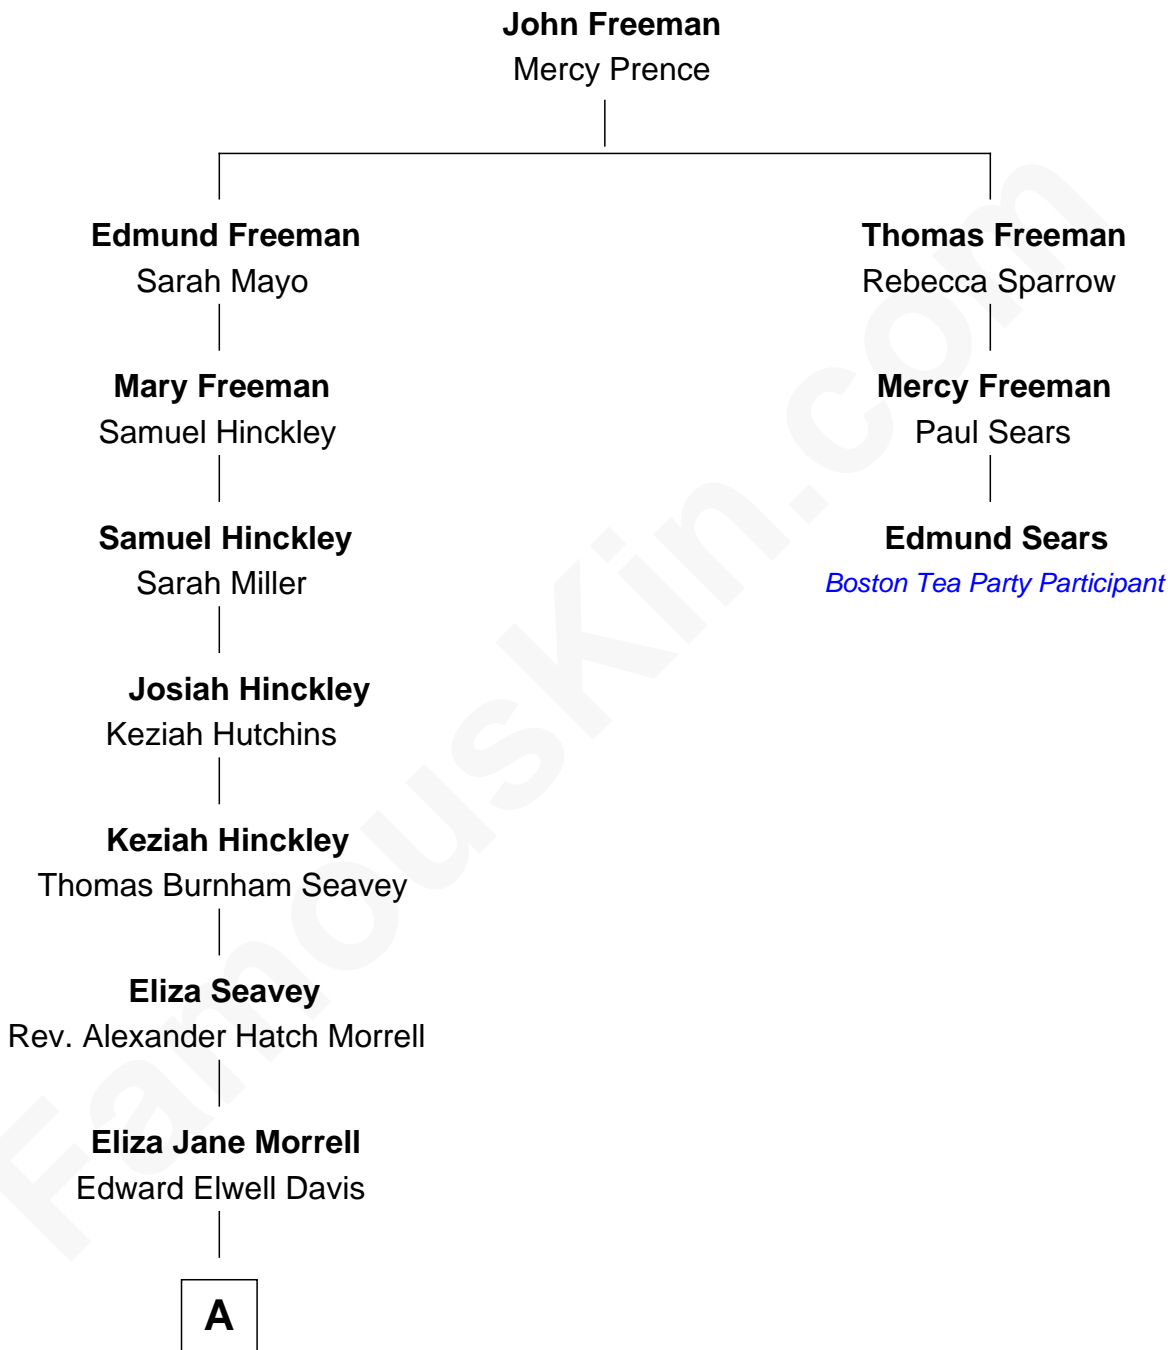

FamousKin.com Relationship Chart of

Bette Davis

Movie Actress

2nd cousin 6 times removed of

Edmund Sears

Boston Tea Party Participant

A

—
Harlow Morrell Davis

Ruth Augusta Favor

—
Bette Davis

Movie Actress

FamousKin.com