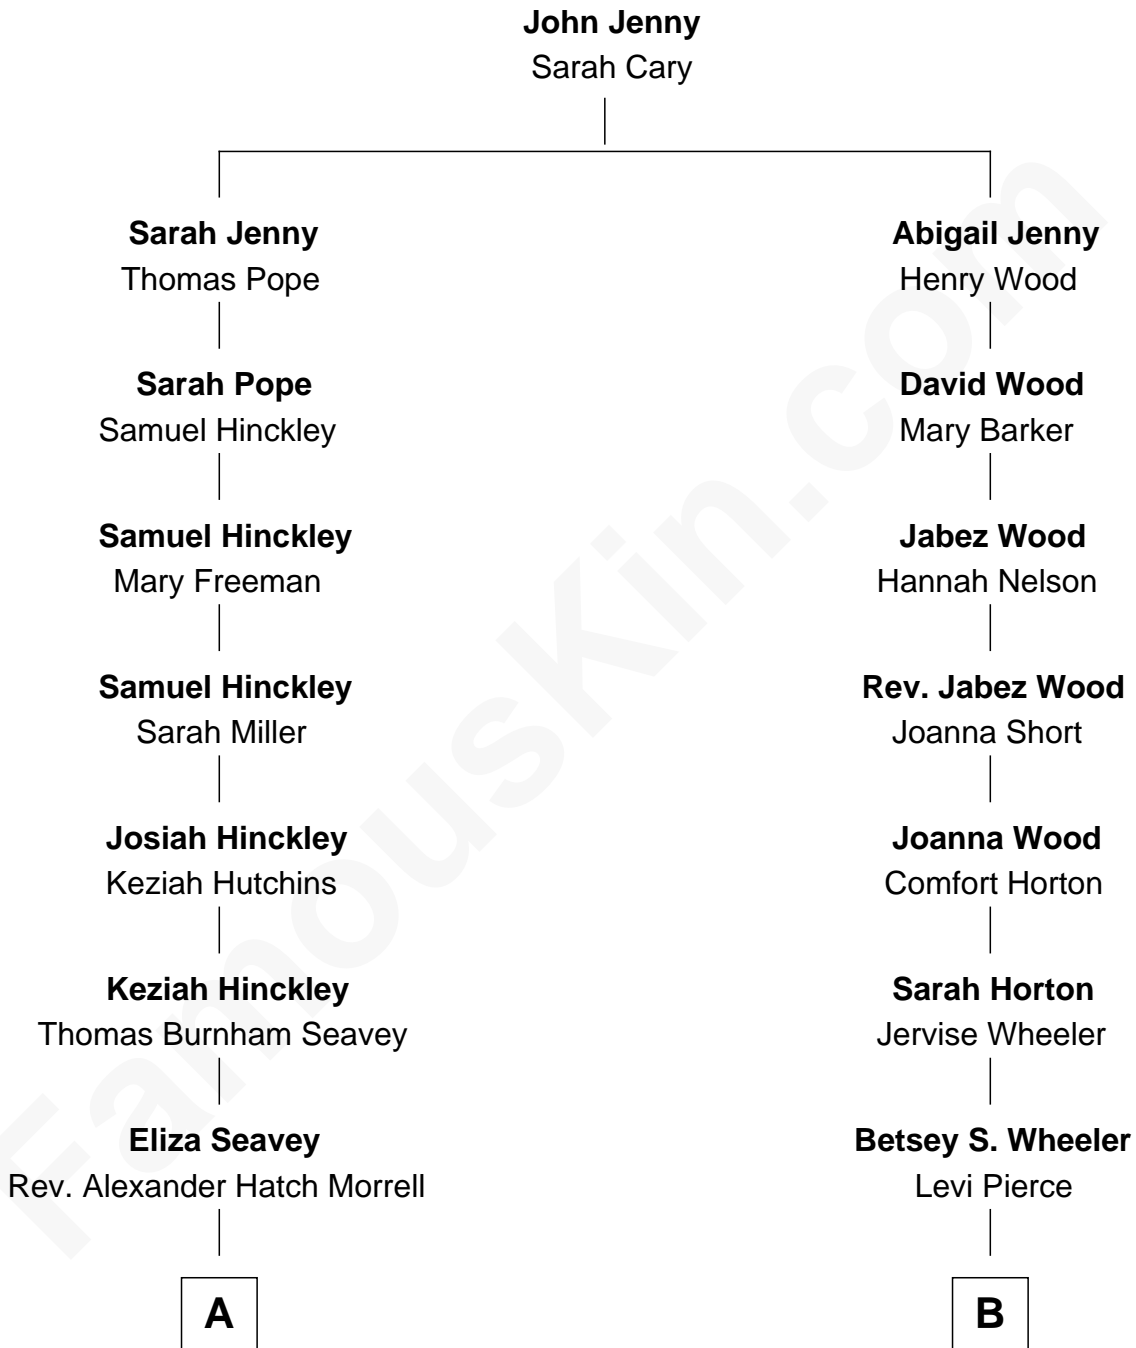

FamousKin.com Relationship Chart of

Bette Davis

Movie Actress

9th cousin 3 times removed of

Nat Faxon

Actor, Comedian, Director and Screenwriter

A

Eliza Jane Morrell
Edward Elwell Davis

Harlow Morrell Davis
Ruth Augusta Favor

Bette Davis
Movie Actress

B

Warren S. Pierce
Eliza M. Sturdy

Alleda B. Pierce
Herbert Ira Conant

Marie Bassett Conant
Dr. Nathaniel Wales Faxon

William Otis Faxon
Frances Mary Parker