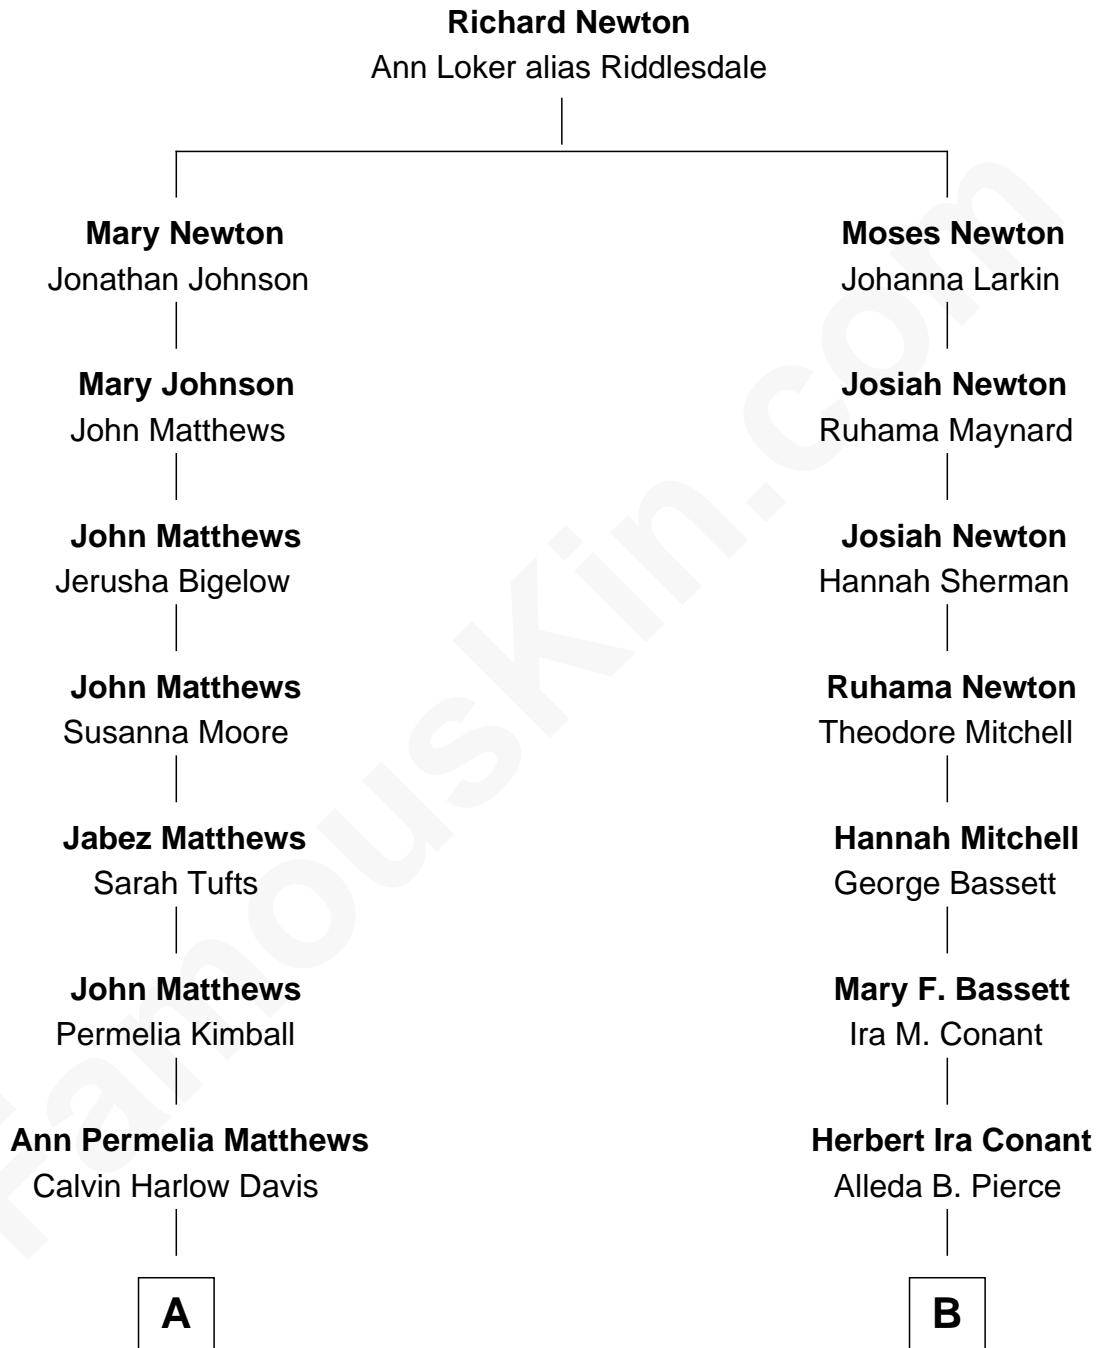

# FamousKin.com Relationship Chart of

**Bette Davis**

*Movie Actress*

9th cousin 1 time removed of

**Nat Faxon**

*Actor, Comedian, Director and Screenwriter*

**A**

**Edward Elwell Davis**

Eliza Jane Morrell

**Harlow Morrell Davis**

Ruth Augusta Favor

**Bette Davis**

*Movie Actress*

**B**

**Marie Bassett Conant**

Dr. Nathaniel Wales Faxon

**William Otis Faxon**

Frances Mary Parker

**Dr. David Parker Faxon**

Monica Andrea Kersten

**Nat Faxon**

*Actor, Comedian, Director and Screenwriter*