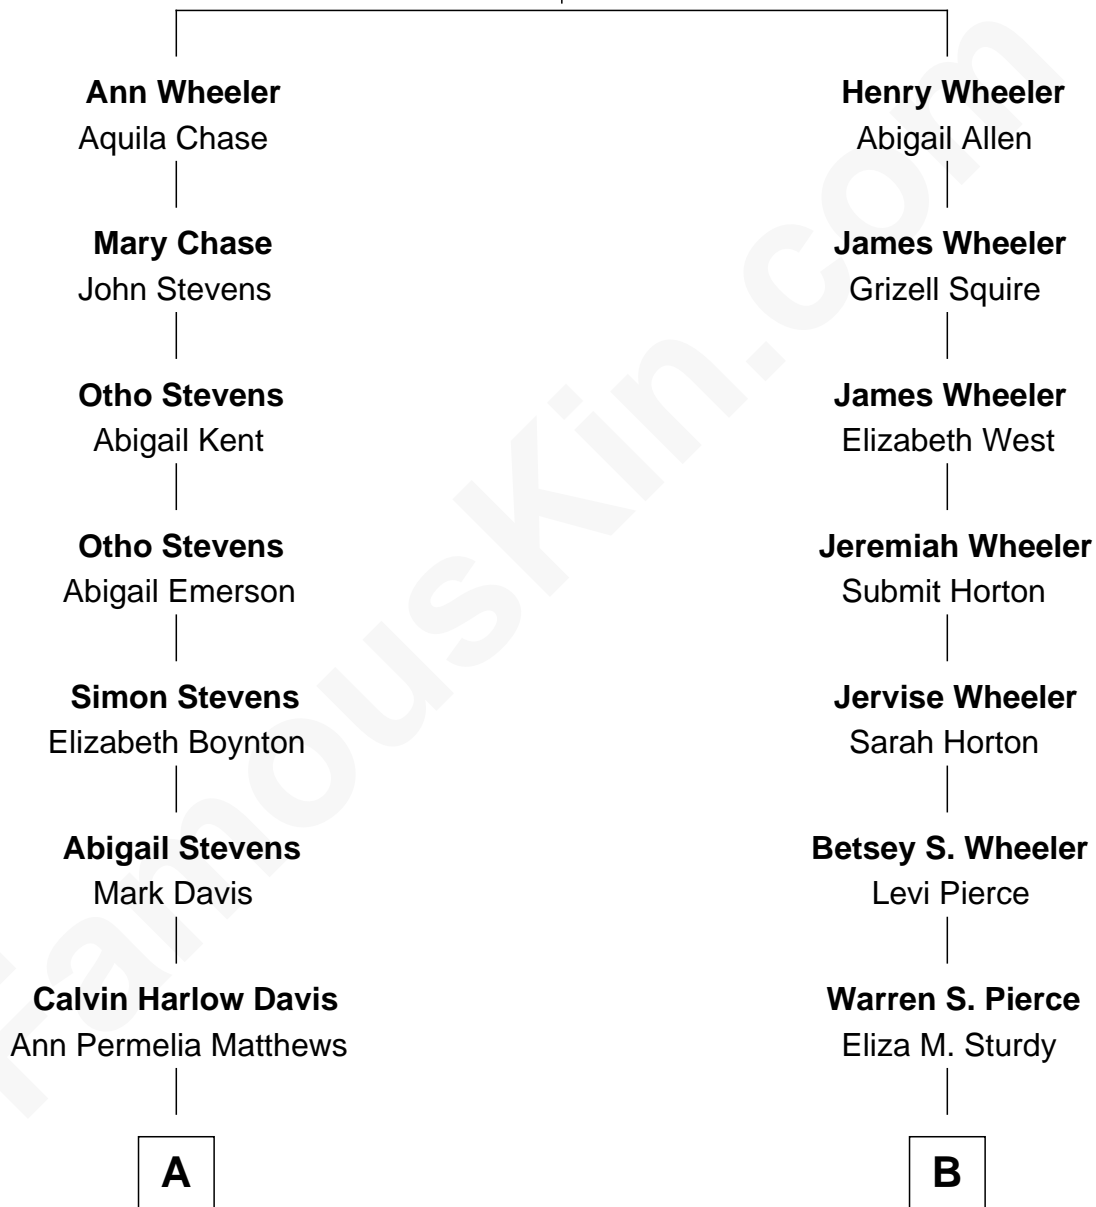

FamousKin.com Relationship Chart of

Bette Davis

Movie Actress

9th cousin 2 times removed of

Nat Faxon

Actor, Comedian, Director and Screenwriter

John Wheeler

Agnes Yeoman

A

Edward Elwell Davis

Eliza Jane Morrell

Harlow Morrell Davis

Ruth Augusta Favor

Bette Davis

Movie Actress

B

Alleda B. Pierce

Herbert Ira Conant

Marie Bassett Conant

Dr. Nathaniel Wales Faxon

William Otis Faxon

Frances Mary Parker

Dr. David Parker Faxon

Monica Andrea Kersten