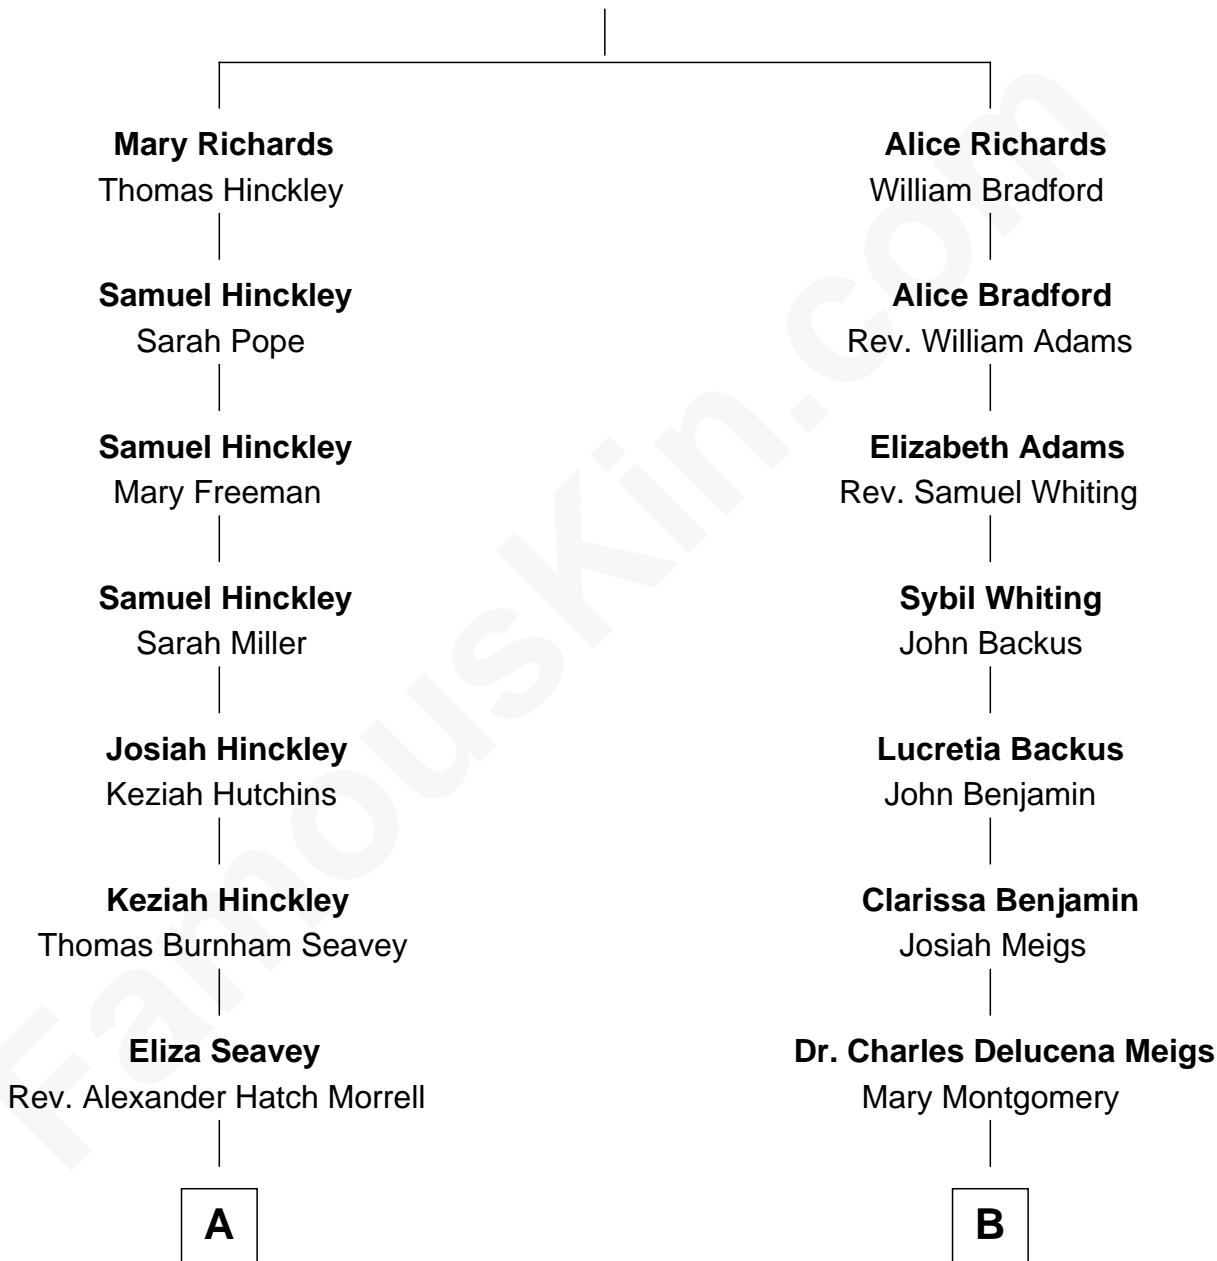

FamousKin.com Relationship Chart of

Bette Davis

Movie Actress

9th cousin 3 times removed of

Parker Stevenson

TV and Movie Actor

Thomas Richards

Welthian - - - - -

A

Eliza Jane Morrell
Edward Elwell Davis

Harlow Morrell Davis
Ruth Augusta Favor

Bette Davis
Movie Actress

B

Maj. Gen. Montgomery Cunningham Meigs
Louisa Rodgers

Mary Montgomery Meigs
Col. Joseph Hancock Taylor

Evelyn Taylor
Eli Kirk Price

Philip Price
Sarah Meade Harrison

Sarah Meade Price
Richard Stevenson Parker

Parker Stevenson
TV and Movie Actor

FamousKin.com