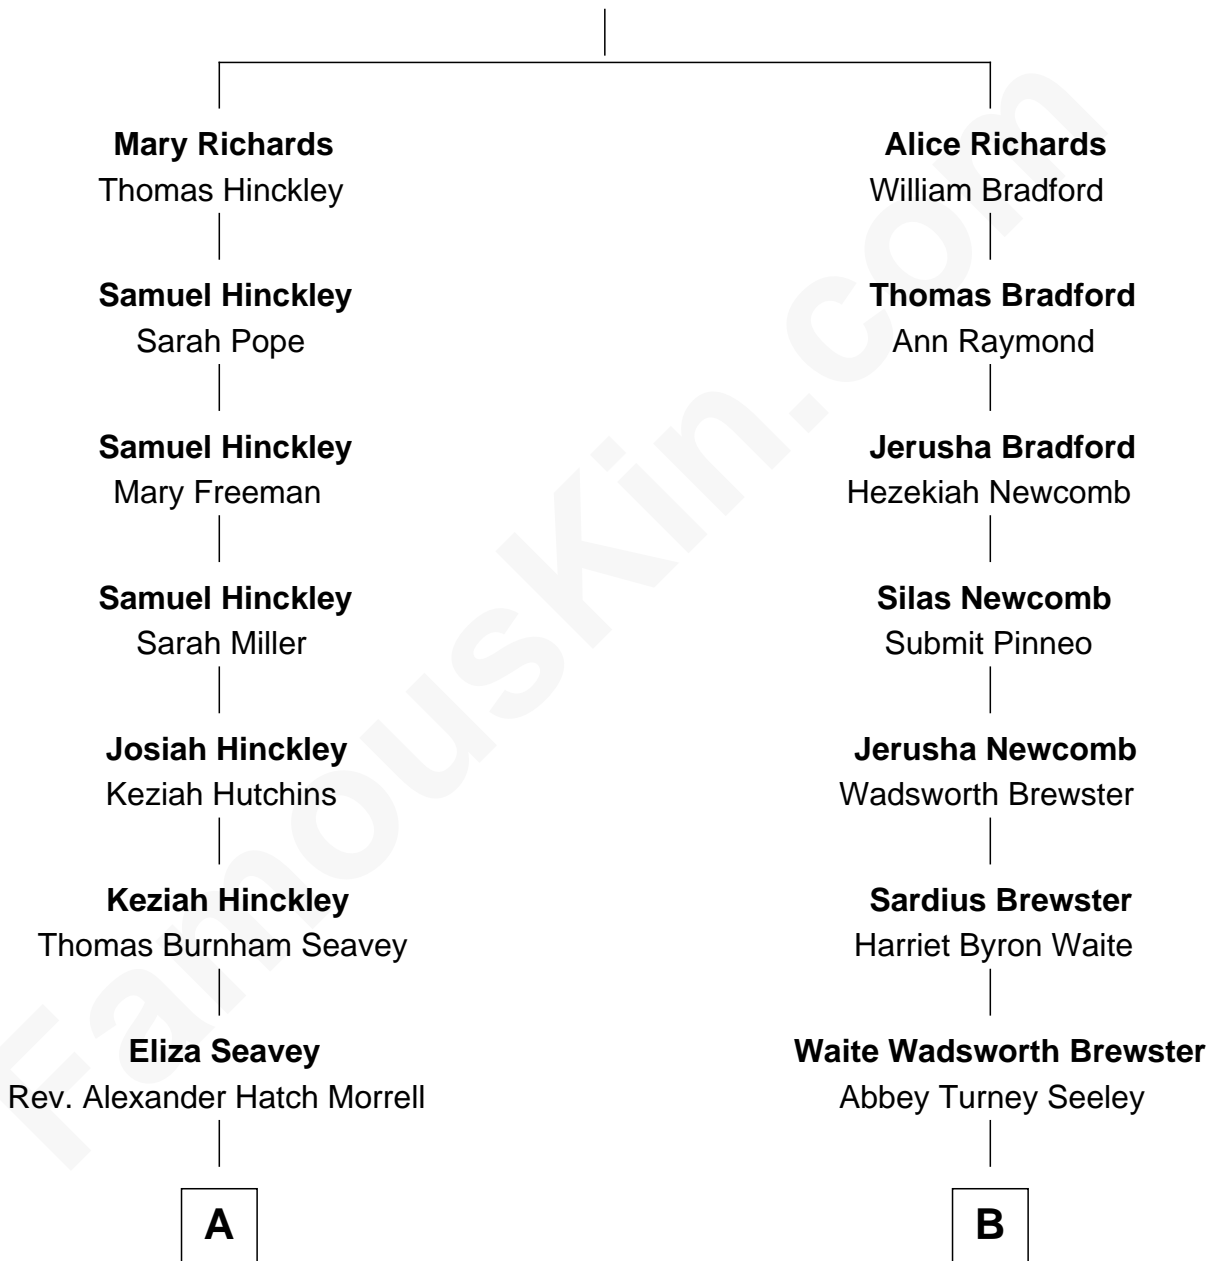

FamousKin.com Relationship Chart of

Bette Davis

Movie Actress

9th cousin 1 time removed of

Diane Brewster

TV and Movie Actress

Thomas Richards

Welthian - - - - -

A

Eliza Jane Morrell
Edward Elwell Davis

Harlow Morrell Davis
Ruth Augusta Favor

Bette Davis
Movie Actress

B

Arthur Seeley Brewster
Annie Harriet Byard

Reginald Raymond Brewster
Grace Anna Sloane

Phillip Sloane Brewster
Geraldine Craddock

Diane Brewster
TV and Movie Actress

FamousKin.com