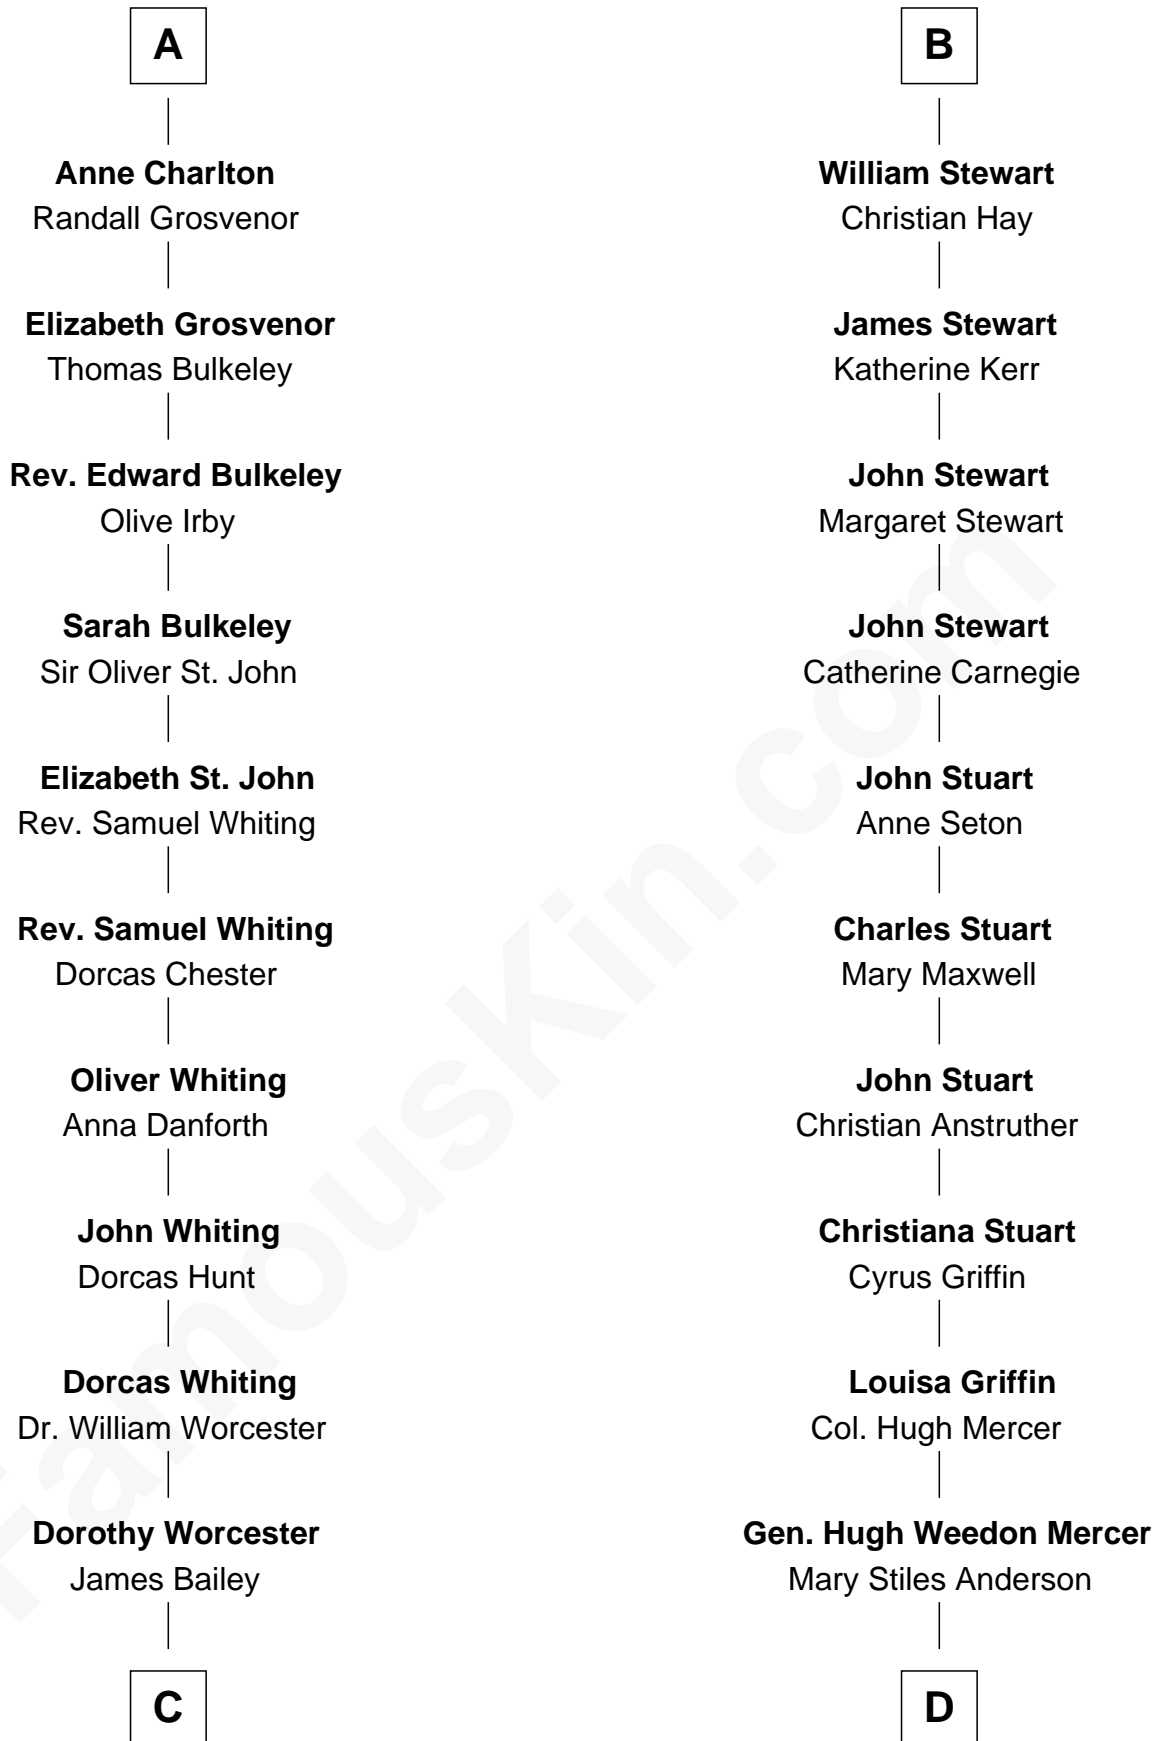

# FamousKin.com Relationship Chart of

**Bette Davis**

*Movie Actress*

19th cousin 2 times removed of

**Johnny Mercer**

*Songwriter and Co-Founder of Capitol Records*

**Sir Alan la Zouche**

Eleanor de Segrave

**C**

**Benjamin W. Bailey**

Latta Hopkins

**Harriet Jane Bailey**

Charles Otis Thompson

**Harriet Eugenia Thompson**

William Aaron Favor

**Ruth Augusta Favor**