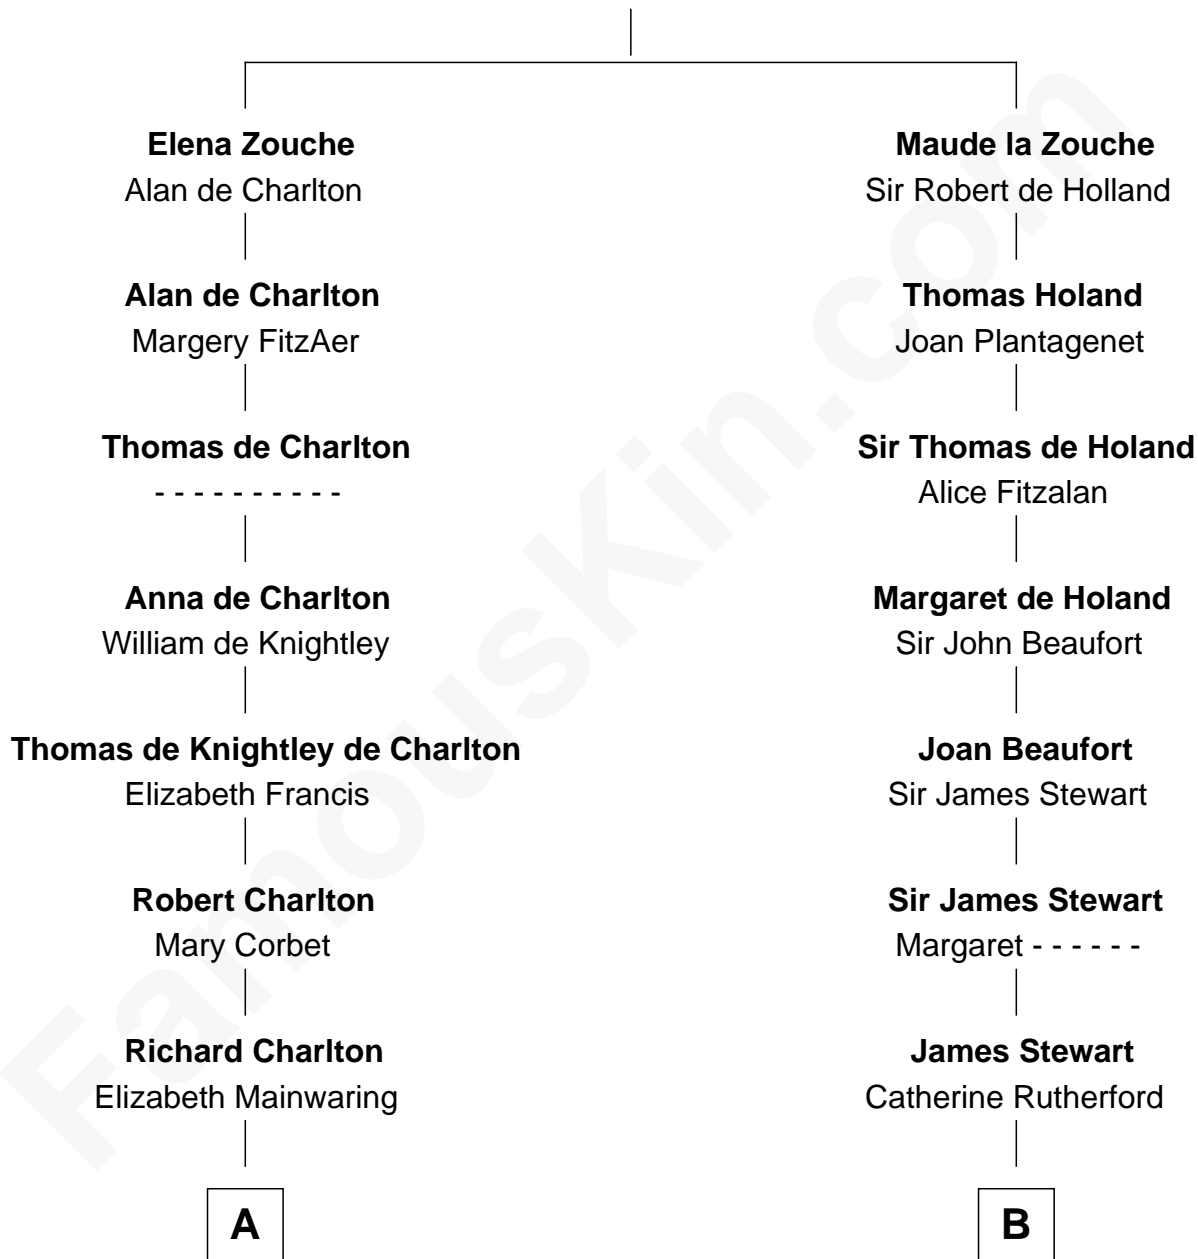

# FamousKin.com Relationship Chart of

**Bette Davis**

*Movie Actress*

19th cousin 2 times removed of

**Johnny Mercer**

*Songwriter and Co-Founder of Capitol Records*

**Sir Alan la Zouche**

Eleanor de Segrave

**C**

**Benjamin W. Bailey**

Latta Hopkins

**Harriet Jane Bailey**

Charles Otis Thompson

**Harriet Eugenia Thompson**

William Aaron Favor

**Ruth Augusta Favor**

Harlow Morrell Davis

**Bette Davis**

*Movie Actress*

**D**

**George Anderson Mercer**

Nanny Maury Herndon

**George Anderson Mercer**

Lillian Elizabeth Ciucevich