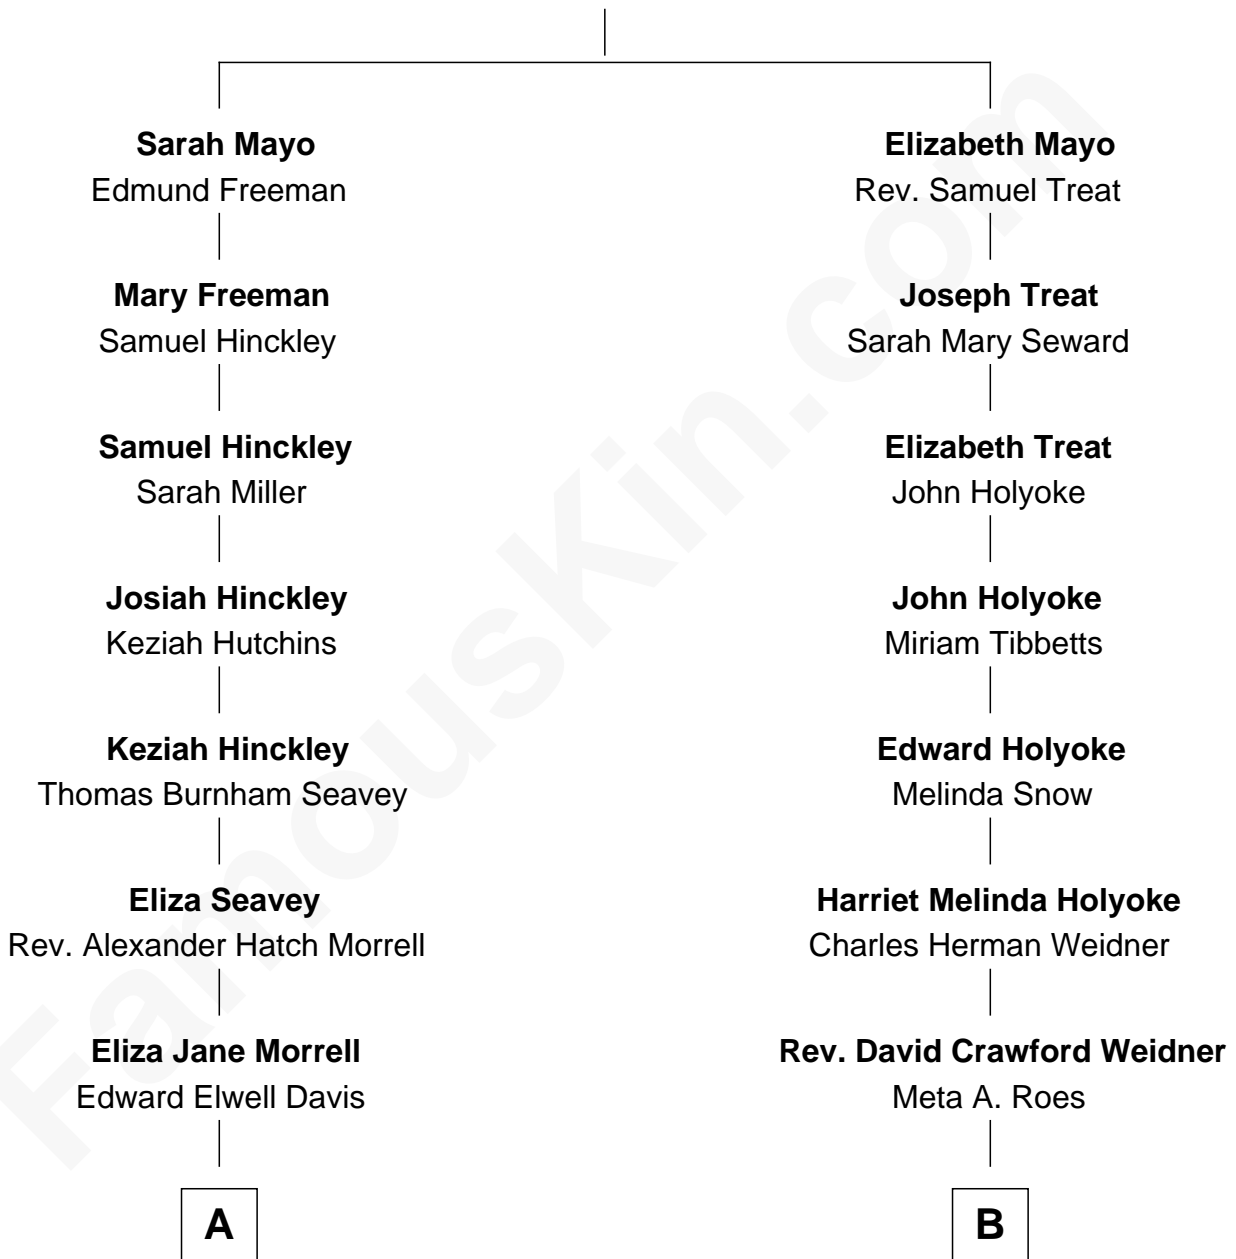

FamousKin.com Relationship Chart of

Bette Davis

Movie Actress

8th cousin 1 time removed of

Zach Snyder

Filmmaker

Samuel Mayo
Tamezin Lumpkin

Zach Snyder photo by [Gage Skidmore](#) (CC BY-SA 2.0)