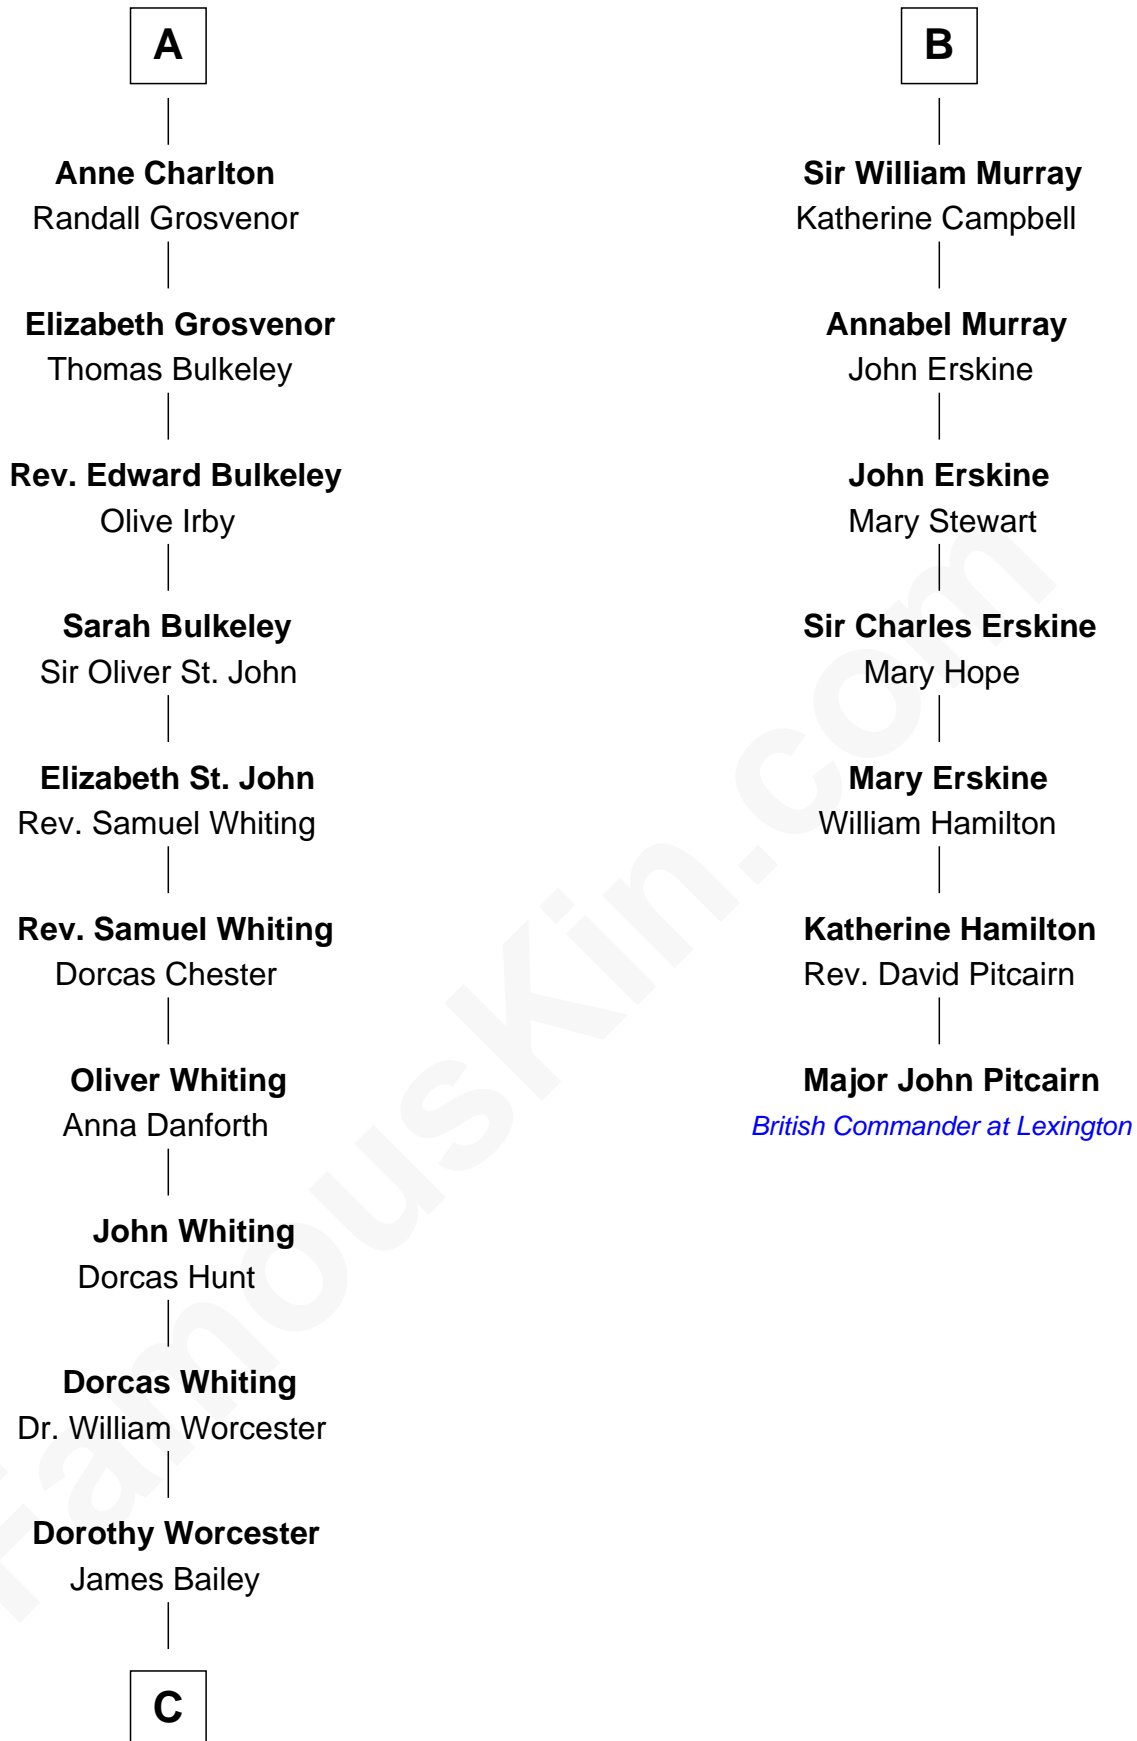

FamousKin.com Relationship Chart of

Bette Davis

Movie Actress

13th cousin 8 times removed of

Major John Pitcairn

British Commander at Battle of Lexington

Sir Alan la Zouche

Eleanor de Segrave

C

Benjamin W. Bailey

Latta Hopkins

Harriet Jane Bailey

Charles Otis Thompson

Harriet Eugenia Thompson

William Aaron Favor

Ruth Augusta Favor