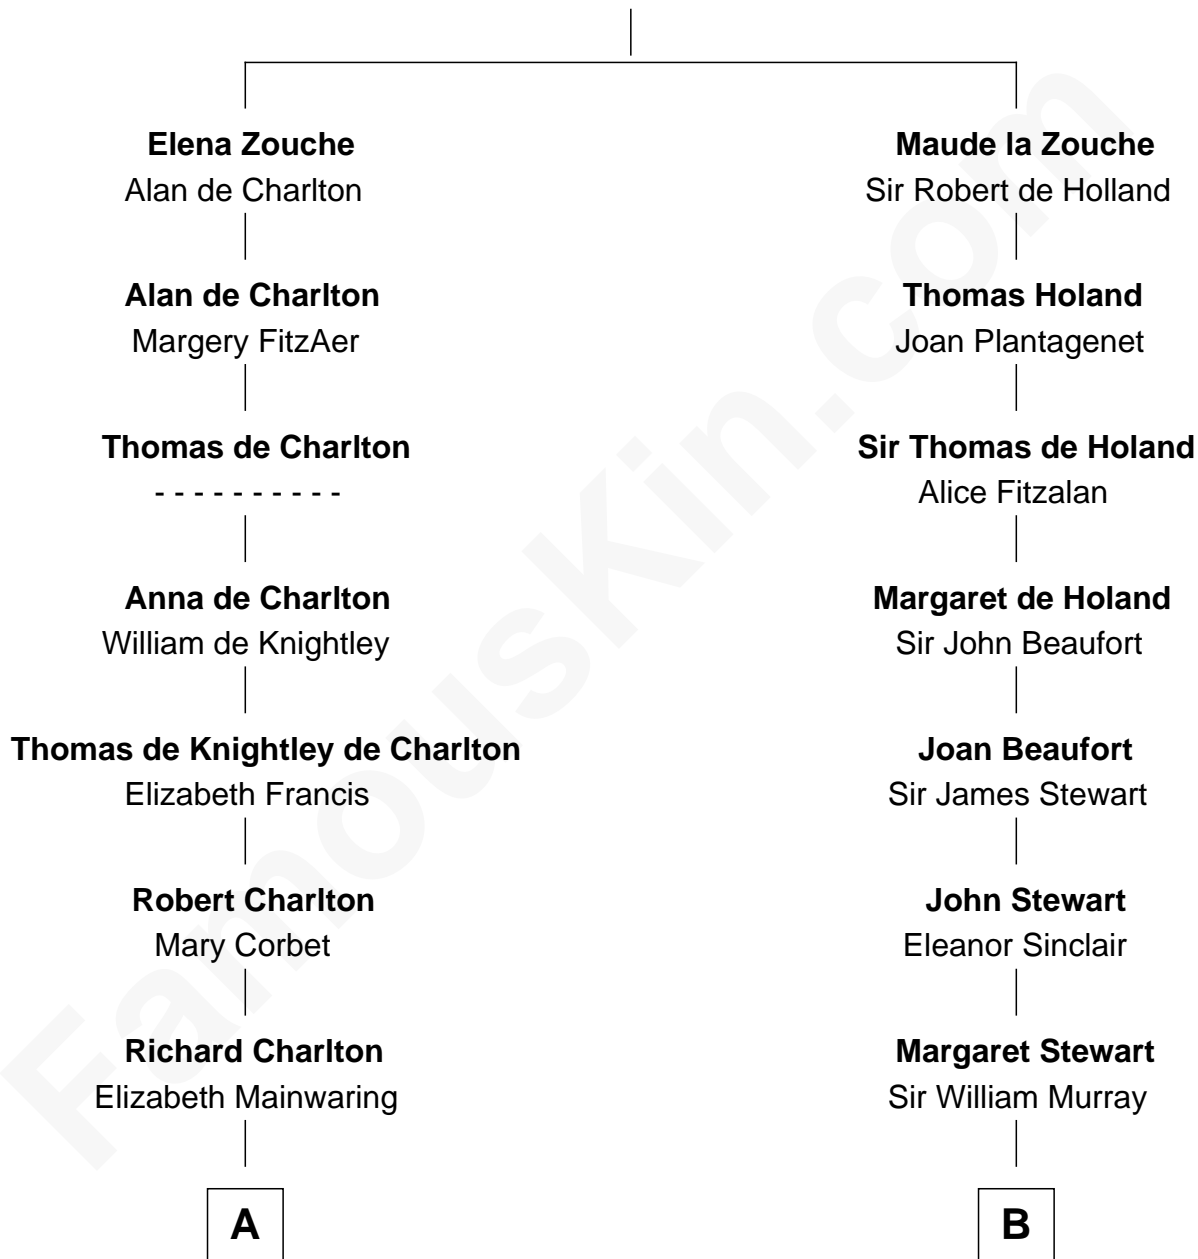

FamousKin.com Relationship Chart of

Bette Davis

Movie Actress

13th cousin 8 times removed of

Major John Pitcairn

British Commander at Battle of Lexington

Sir Alan la Zouche

Eleanor de Segrave

C

Benjamin W. Bailey

Latta Hopkins

Harriet Jane Bailey

Charles Otis Thompson

Harriet Eugenia Thompson

William Aaron Favor

Ruth Augusta Favor