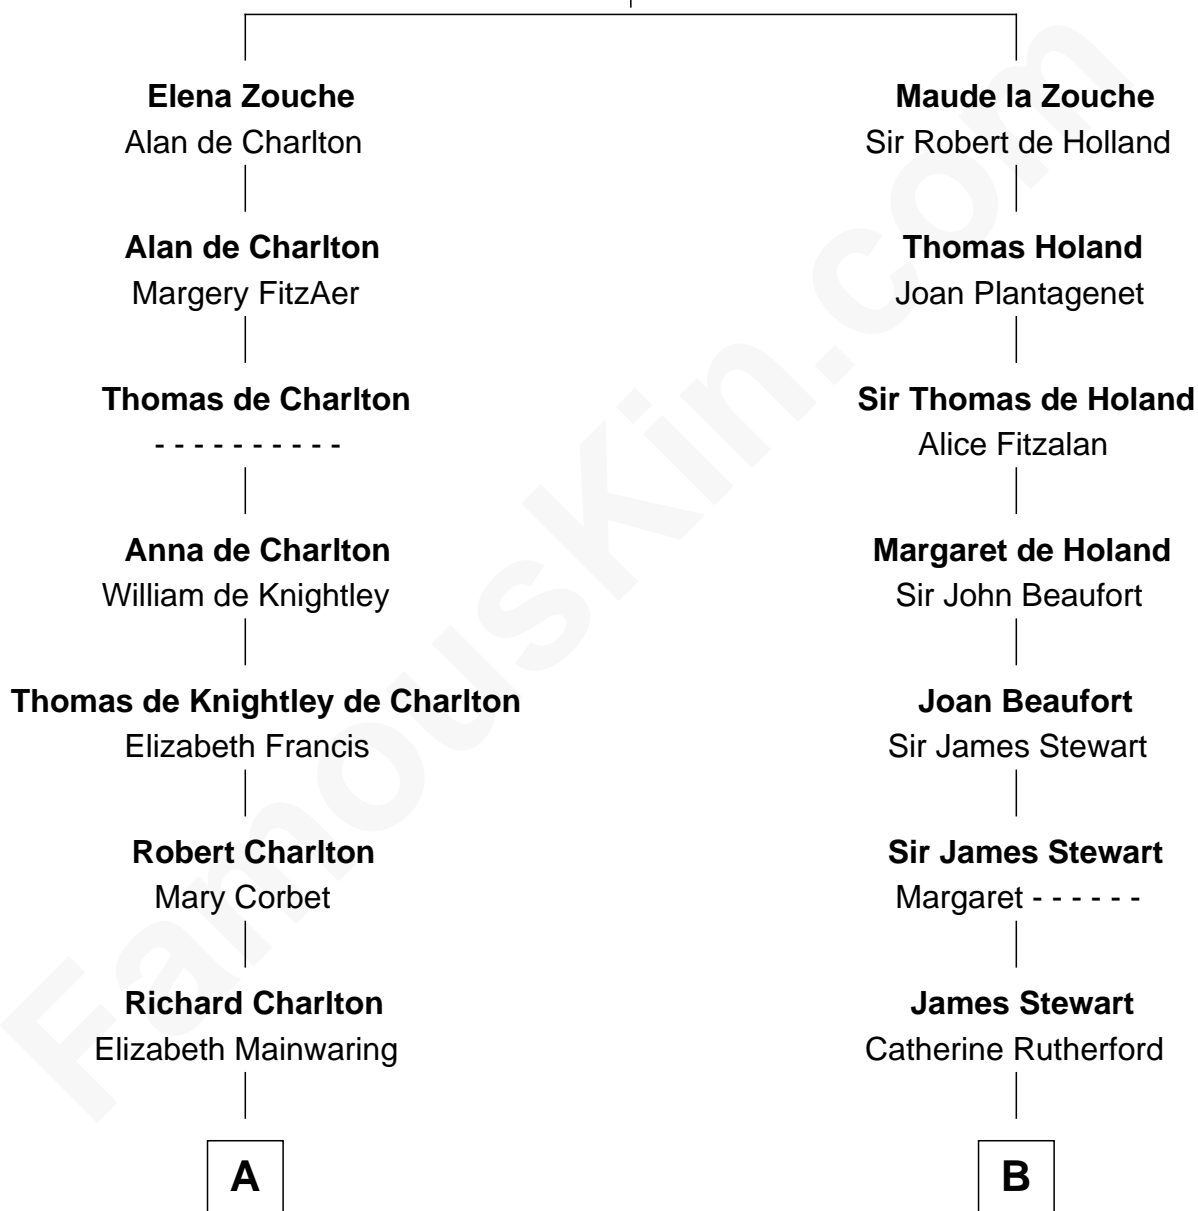

FamousKin.com Relationship Chart of

Bette Davis

Movie Actress

17th cousin 4 times removed of

Noel Coward

Playwright, Actor, and Songwriter

Sir Alan la Zouche

Eleanor de Segrave

C

Benjamin W. Bailey

Latta Hopkins

Harriet Jane Bailey

Charles Otis Thompson

Harriet Eugenia Thompson

William Aaron Favor

Ruth Augusta Favor