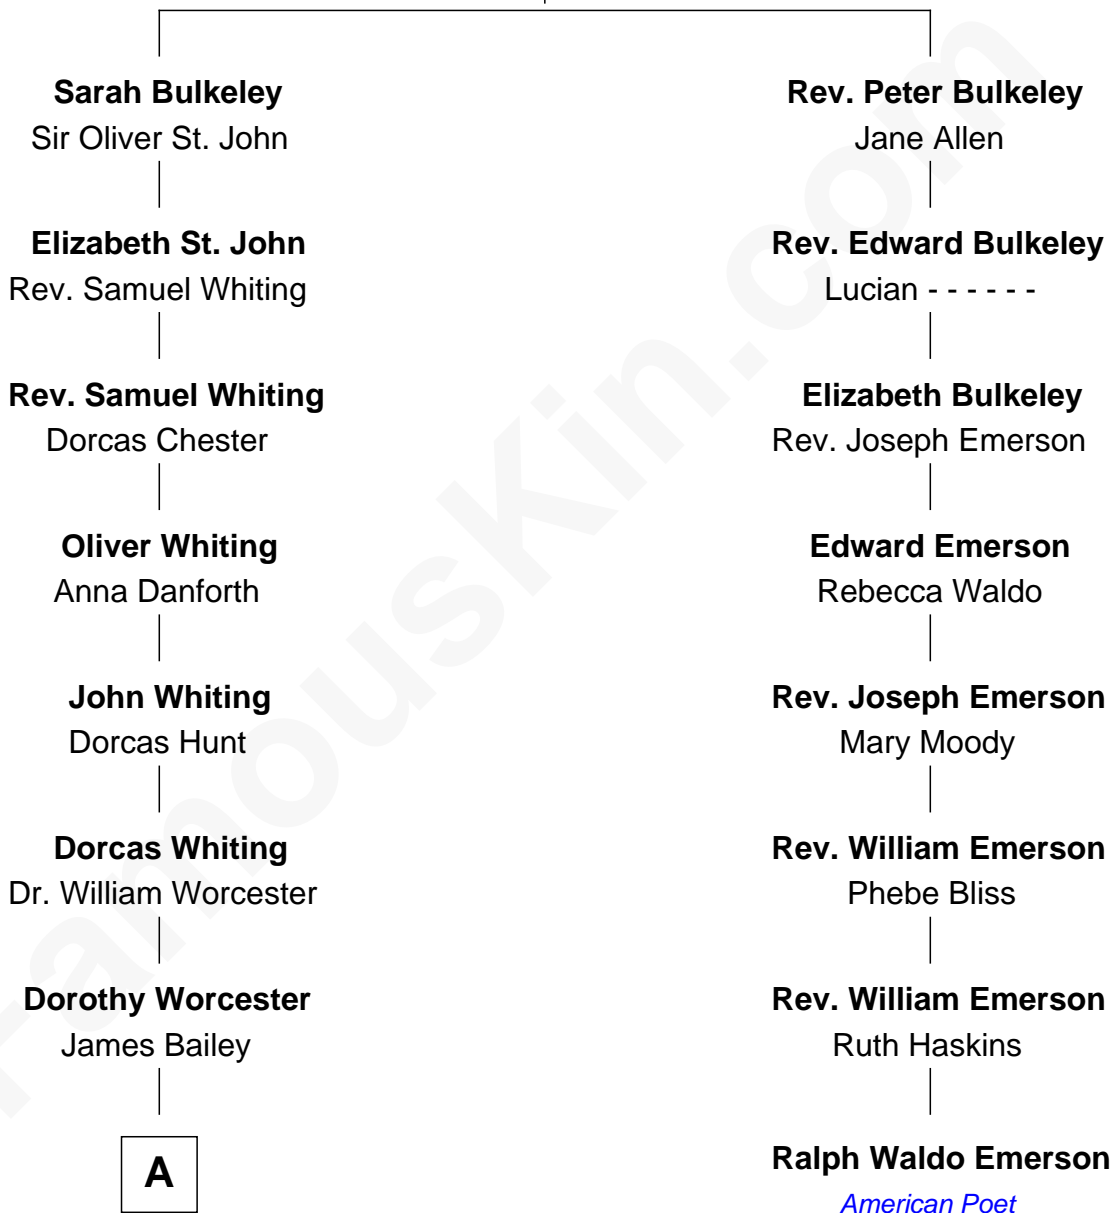

FamousKin.com Relationship Chart of

Bette Davis

Movie Actress

7th cousin 4 times removed of

Ralph Waldo Emerson

American Poet

Rev. Edward Bulkeley

Olive Irby

A

Benjamin W. Bailey

Latta Hopkins

Harriet Jane Bailey

Charles Otis Thompson

Harriet Eugenia Thompson

William Aaron Favor

Ruth Augusta Favor