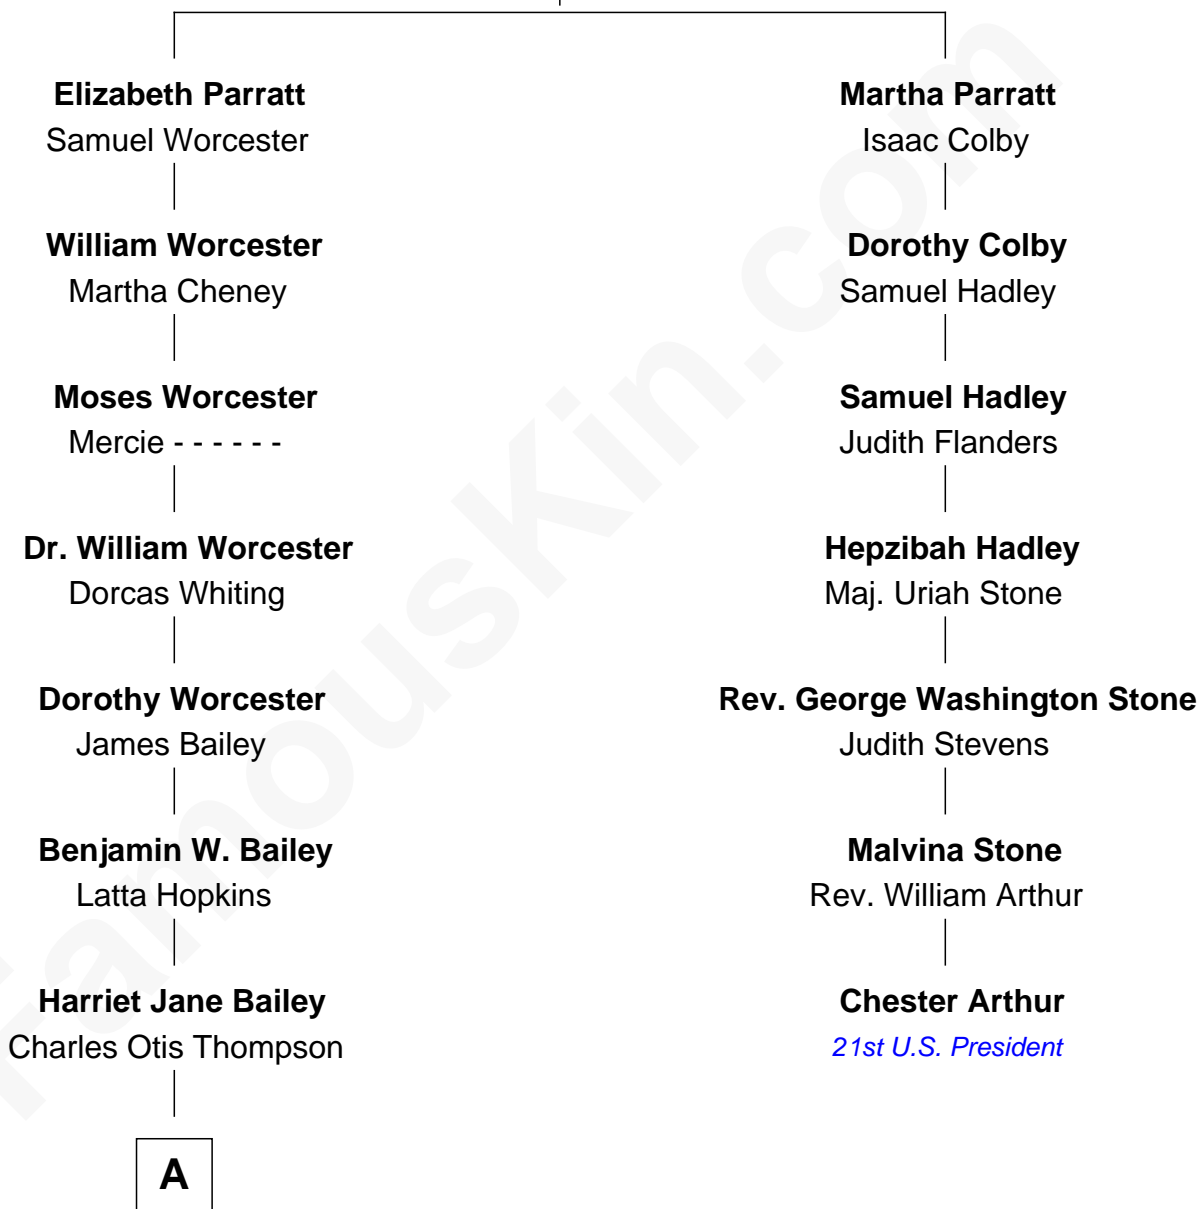

FamousKin.com Relationship Chart of

Bette Davis

Movie Actress

6th cousin 3 times removed of

Chester Arthur

21st U.S. President

Francis Parratt
Elizabeth Northend

A

—
Harriet Eugenia Thompson

William Aaron Favor

—
Ruth Augusta Favor

Harlow Morrell Davis

—
Bette Davis

Movie Actress

FamousKin.com