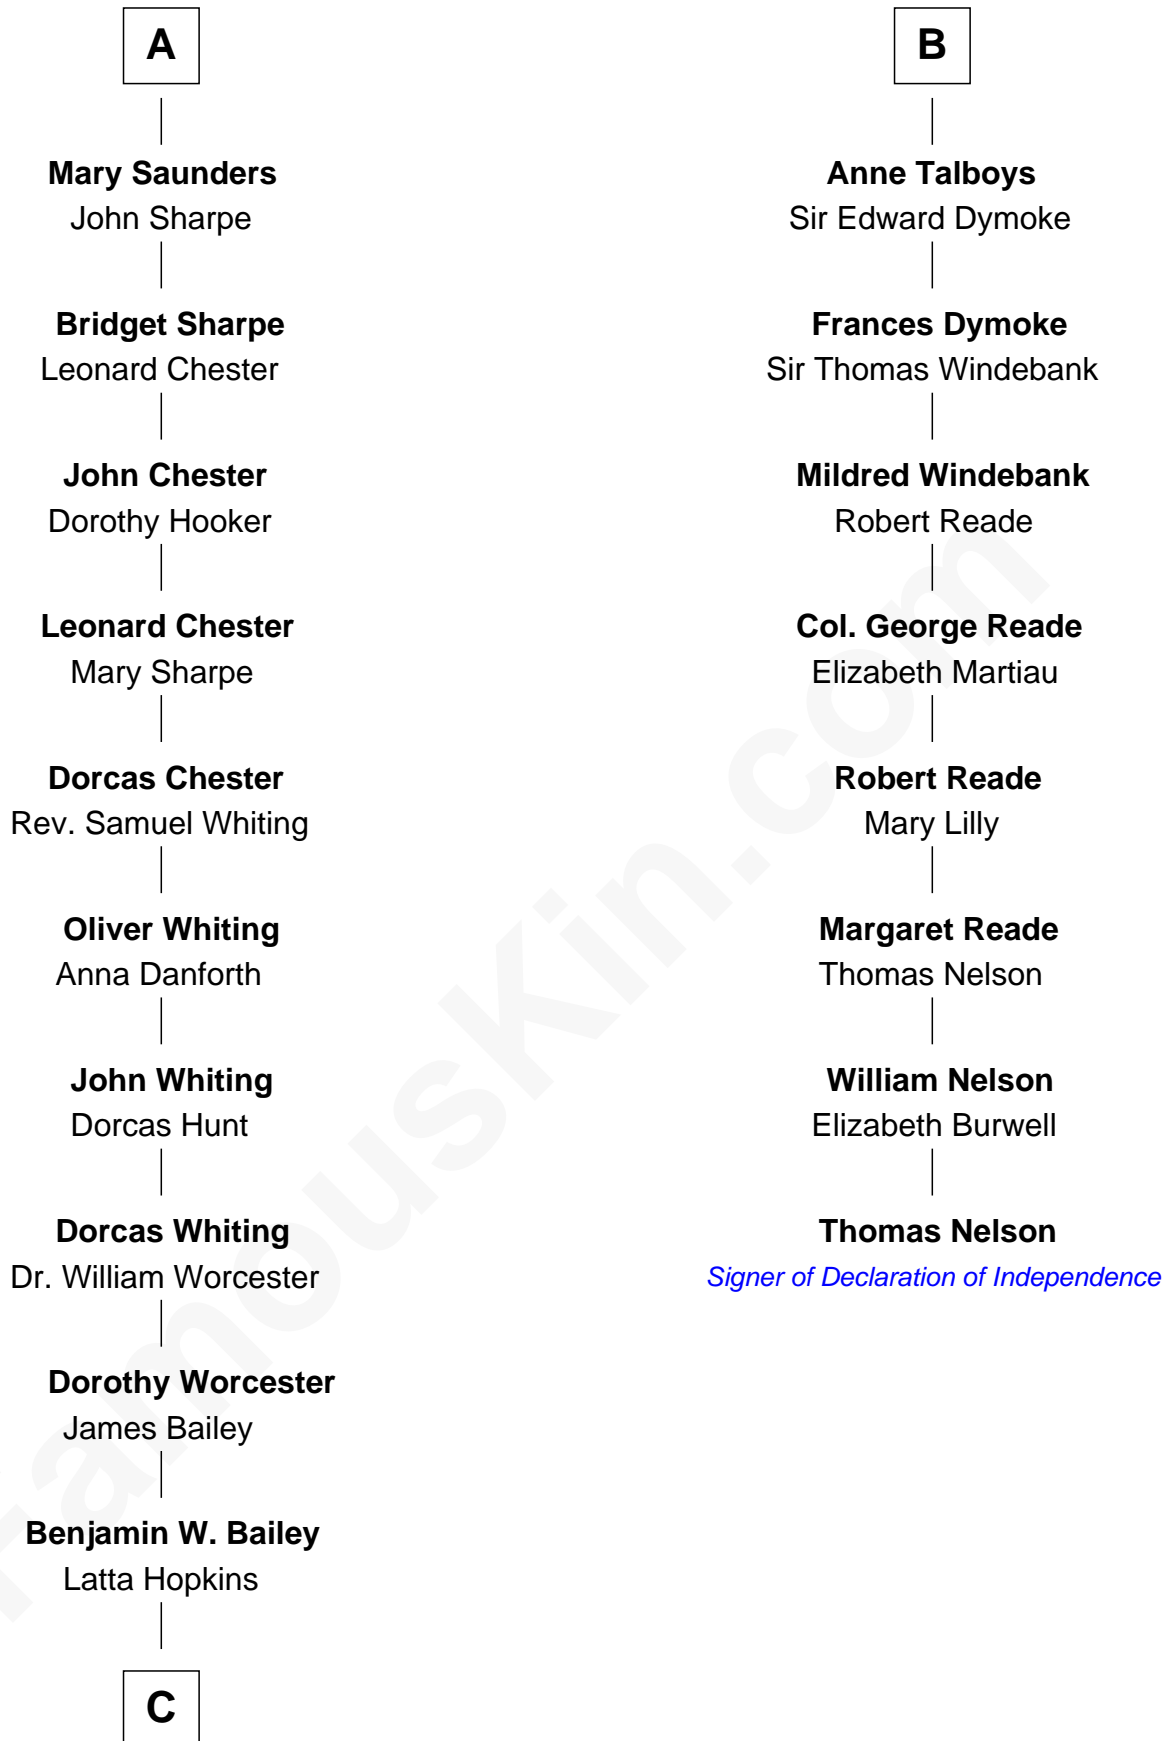

# FamousKin.com Relationship Chart of

**Bette Davis**

*Movie Actress*

14th cousin 6 times removed of

**Thomas Nelson**

*Signer of the Declaration of Independence*

**Sir William de Boteler**

Ela Herdeburgh

**Alice de Boteler**  
Sir Nicholas Longford

**Alice Longford**  
William FitzHerbert

**Henry FitzHerbert**  
----- Downes

**Nicholas FitzHerbert**  
Alice Booth

**Joan FitzHerbert**  
John Cotton

**Margaret Cotton**  
Richard Belgrave

**Dorothy Belgrave**  
William Saunders

**A**

**Ankaret le Boteler**  
John le Strange

**Eleanor le Strange**  
Sir Reynold de Grey

**Sir Reynold Grey**  
Margaret de Ros

**Margaret Grey**  
Sir William Bonville

**Elizabeth Bonville**  
William Talboys

**Sir Robert Talboys**  
Elizabeth Heron

**Sir George Talboys**  
Elizabeth Gascoigne

**B**

**C**

—  
**Harriet Jane Bailey**  
Charles Otis Thompson

—  
**Harriet Eugenia Thompson**  
William Aaron Favor