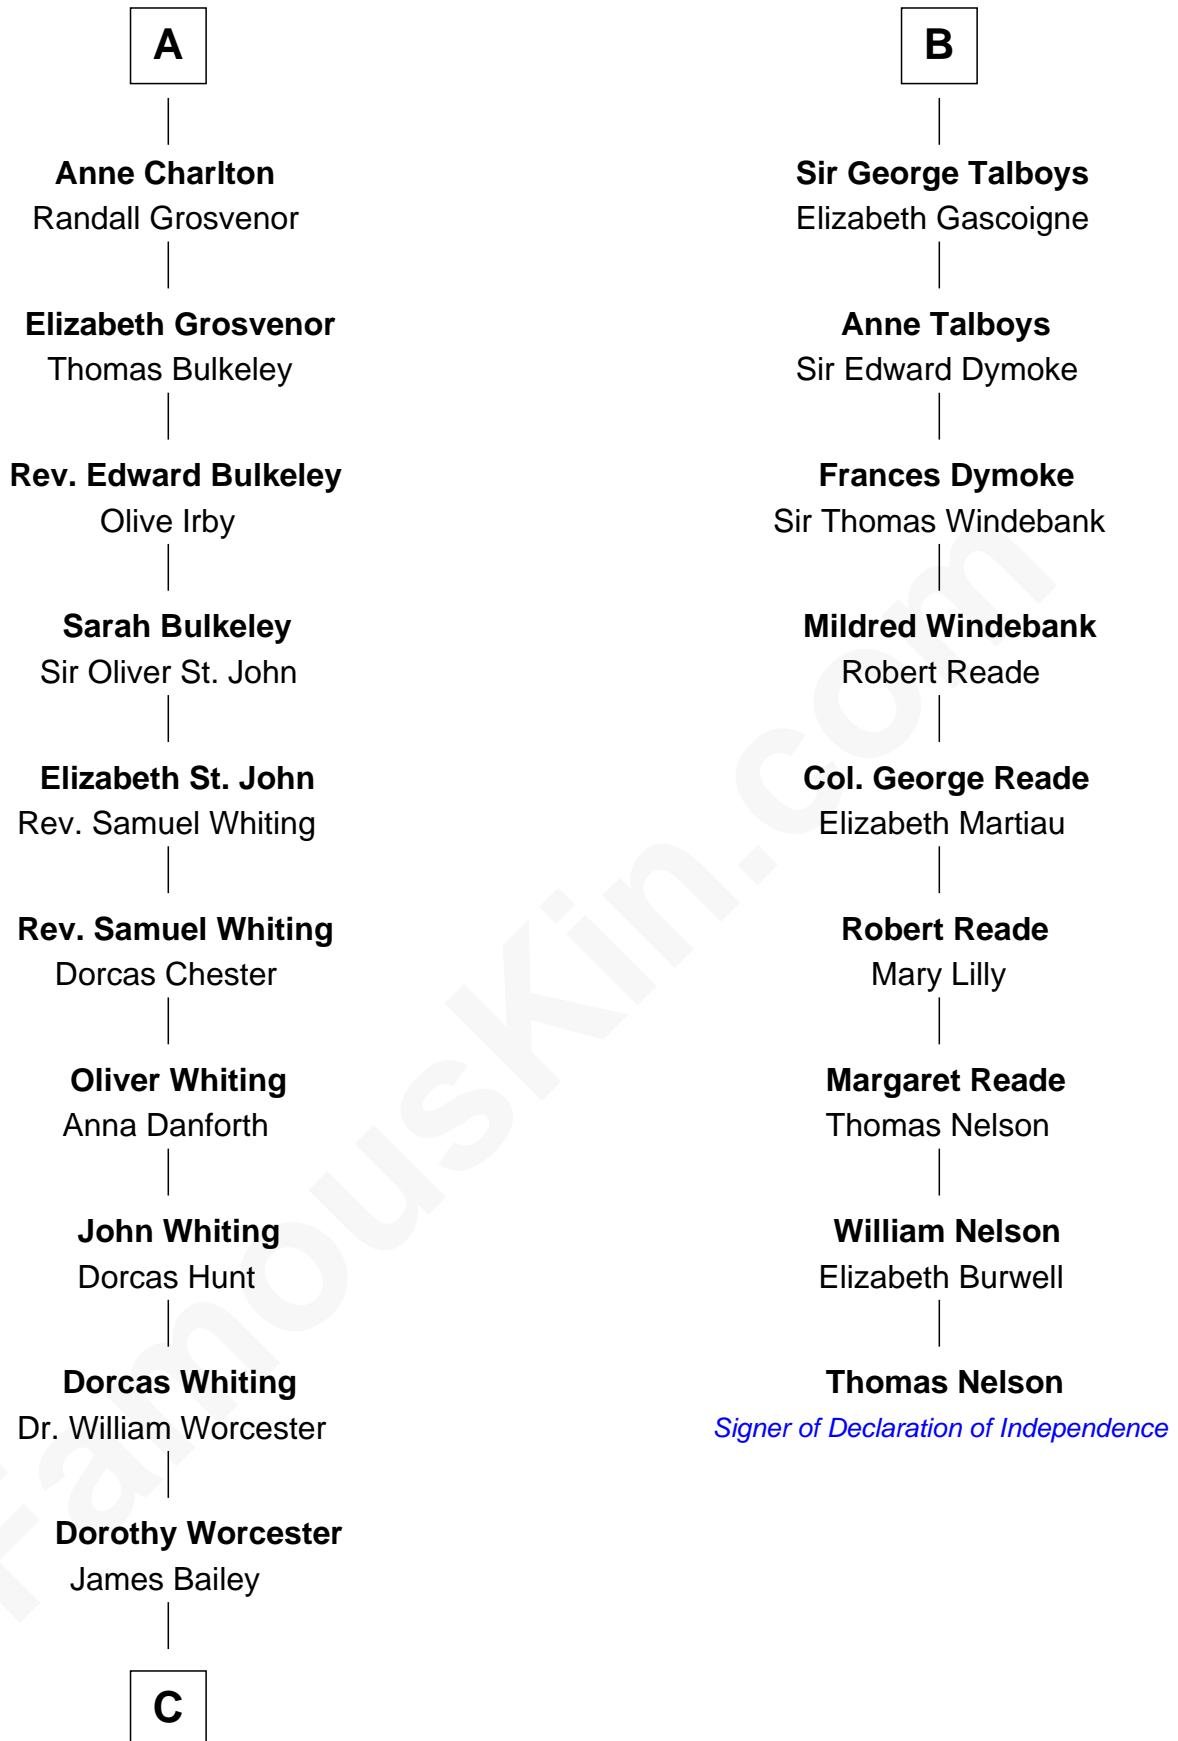

FamousKin.com Relationship Chart of

Bette Davis

Movie Actress

15th cousin 6 times removed of

Thomas Nelson

Signer of the Declaration of Independence

Sir Alan la Zouche

Eleanor de Segrave

C

Benjamin W. Bailey

Latta Hopkins

Harriet Jane Bailey

Charles Otis Thompson

Harriet Eugenia Thompson

William Aaron Favor

Ruth Augusta Favor