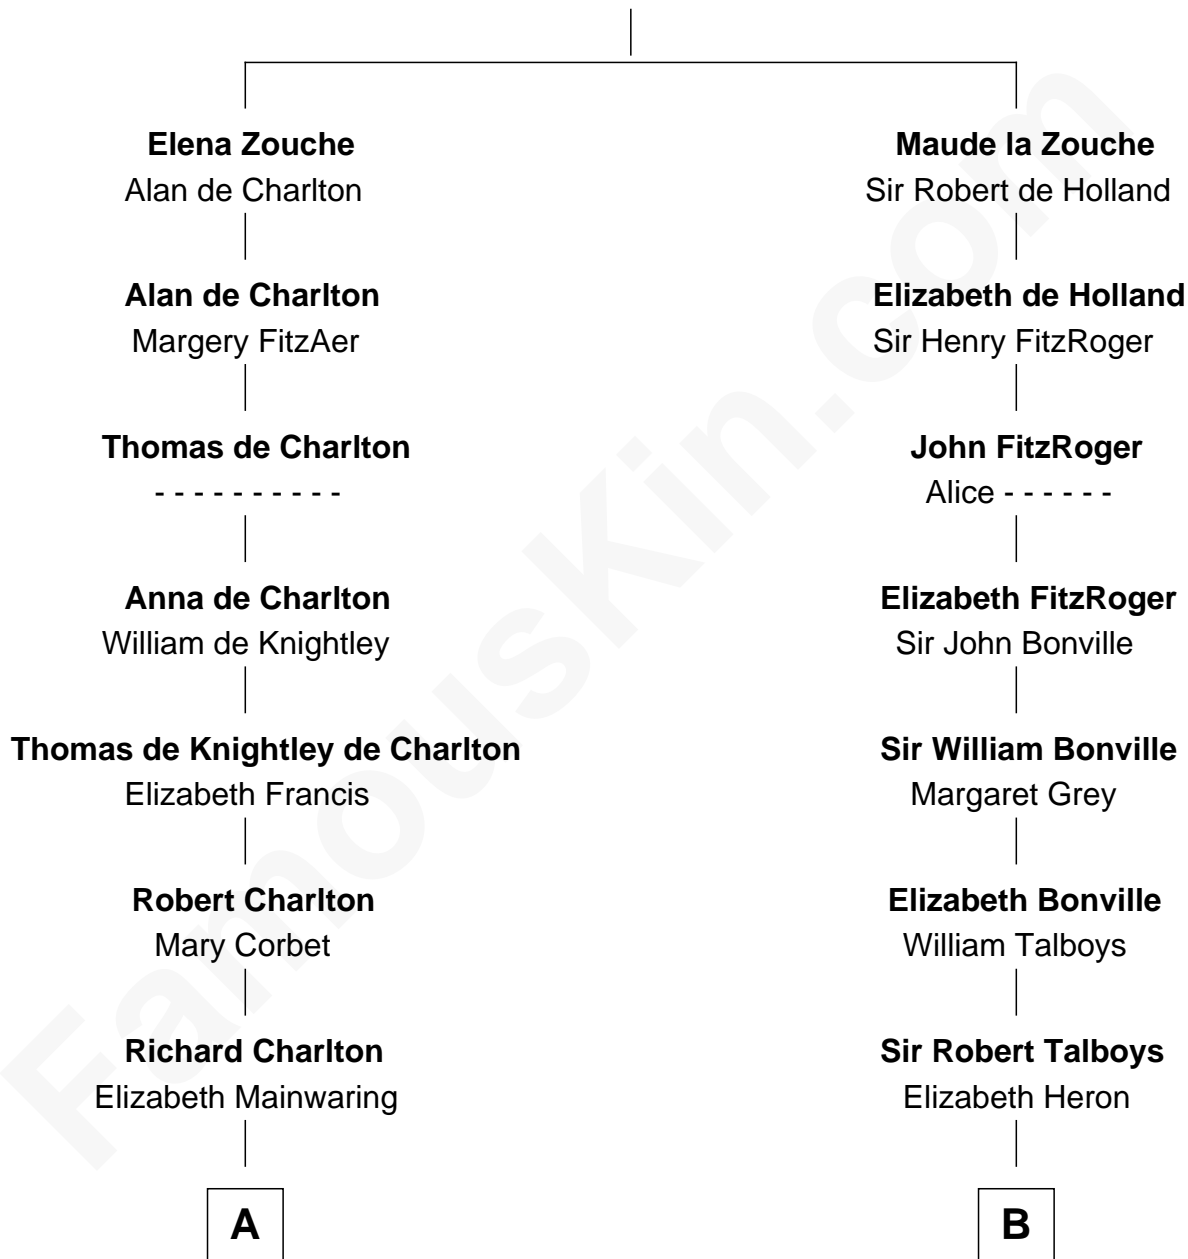

FamousKin.com Relationship Chart of

Bette Davis

Movie Actress

15th cousin 6 times removed of

Thomas Nelson

Signer of the Declaration of Independence

Sir Alan la Zouche

Eleanor de Segrave

C

Benjamin W. Bailey

Latta Hopkins

Harriet Jane Bailey

Charles Otis Thompson

Harriet Eugenia Thompson

William Aaron Favor

Ruth Augusta Favor