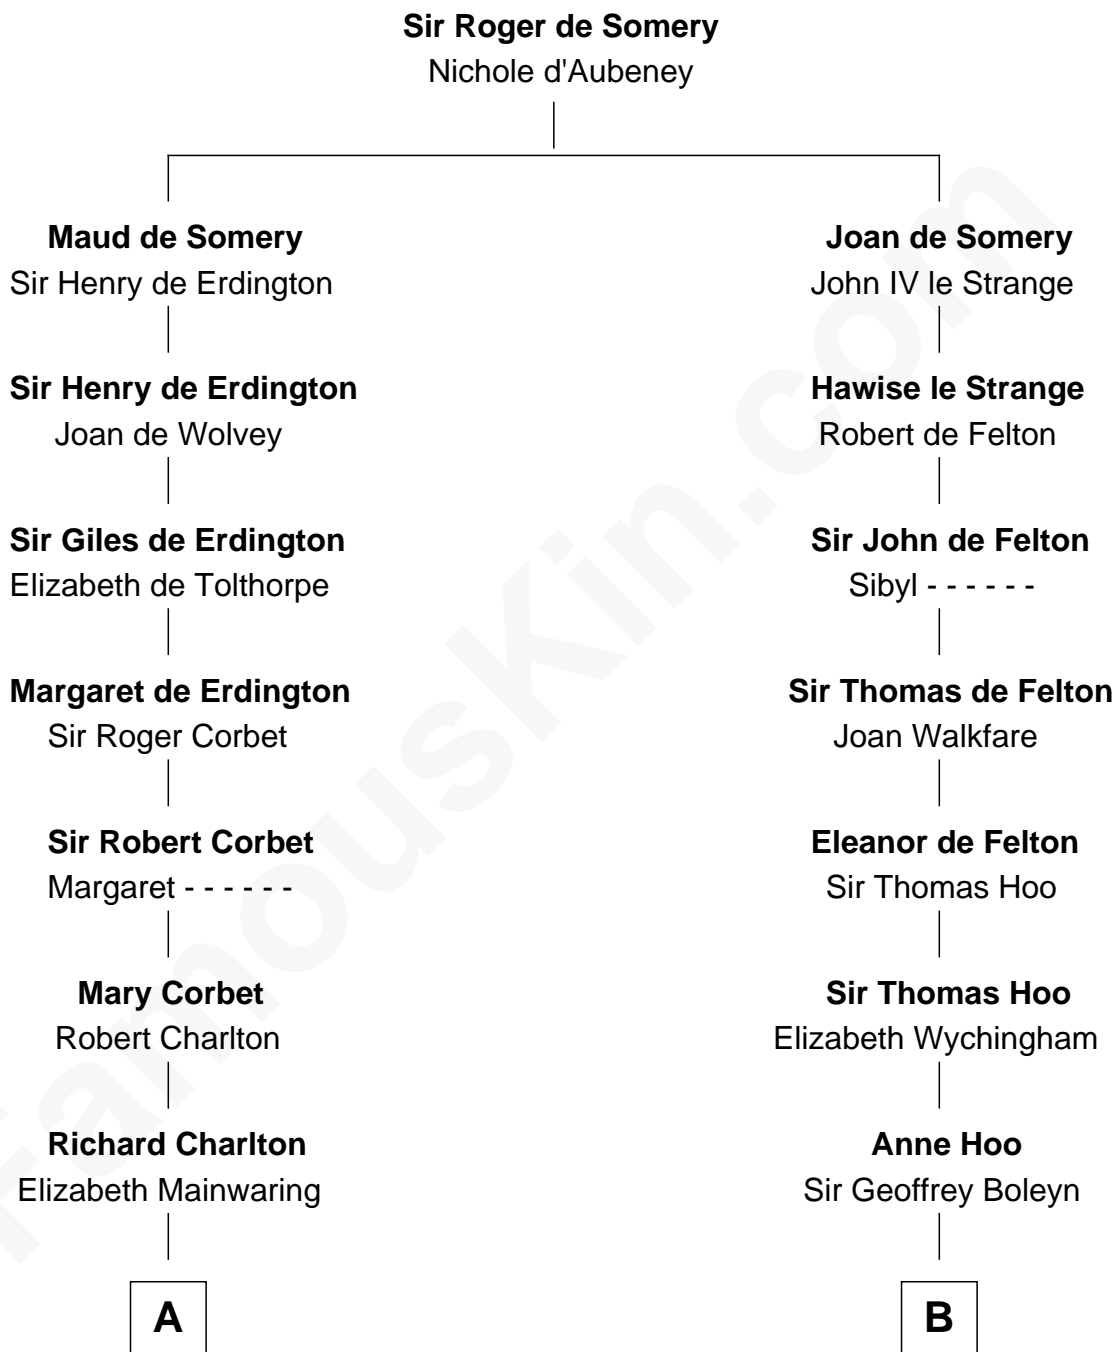

FamousKin.com Relationship Chart of

Bette Davis

Movie Actress

17th cousin 4 times removed of

William Floyd

Signer of the Declaration of Independence

C

—
Benjamin W. Bailey

Latta Hopkins

—
Harriet Jane Bailey

Charles Otis Thompson

—
Harriet Eugenia Thompson

William Aaron Favor

—
Ruth Augusta Favor

Harlow Morrell Davis

—
Bette Davis