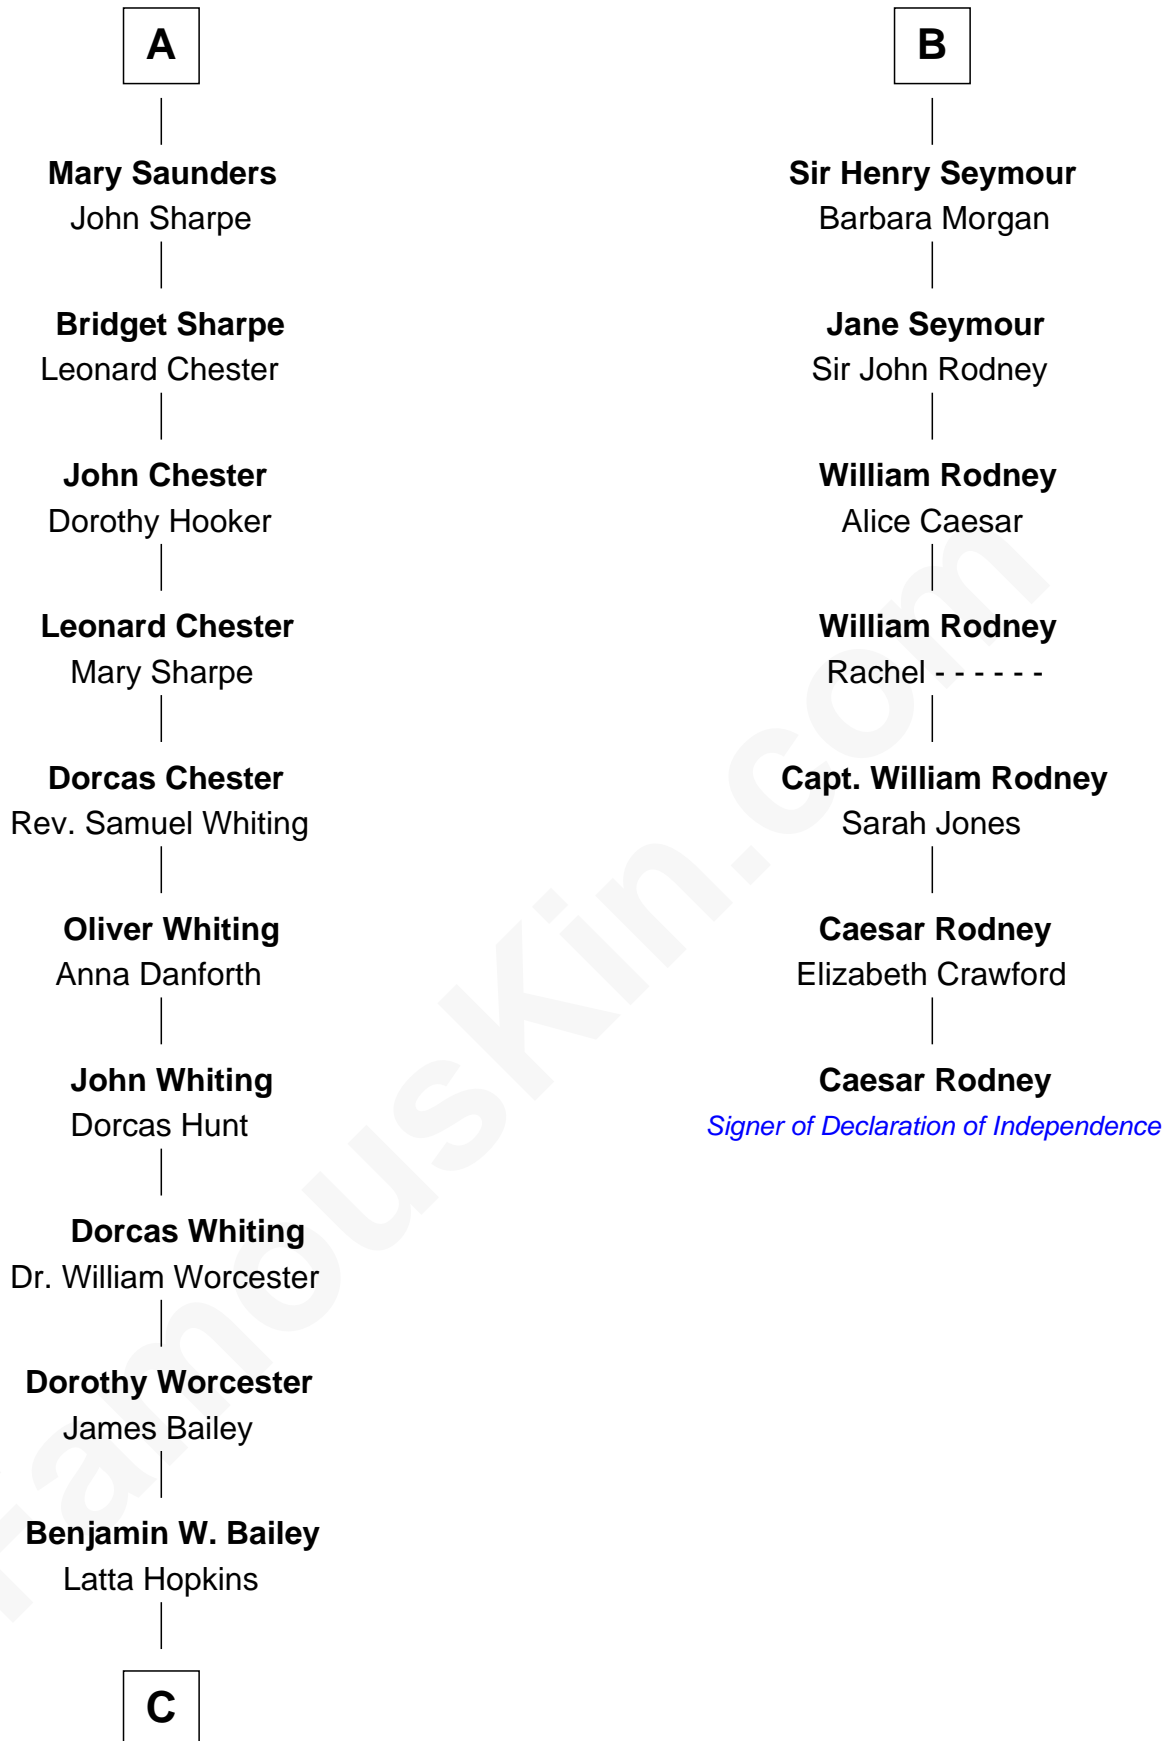

FamousKin.com Relationship Chart of

Bette Davis

Movie Actress

13th cousin 7 times removed of

Caesar Rodney

Signer of the Declaration of Independence

C

—
Harriet Jane Bailey
Charles Otis Thompson

—
Harriet Eugenia Thompson
William Aaron Favor

—
Ruth Augusta Favor
Harlow Morrell Davis

—
Bette Davis
Movie Actress

FamousKin.com