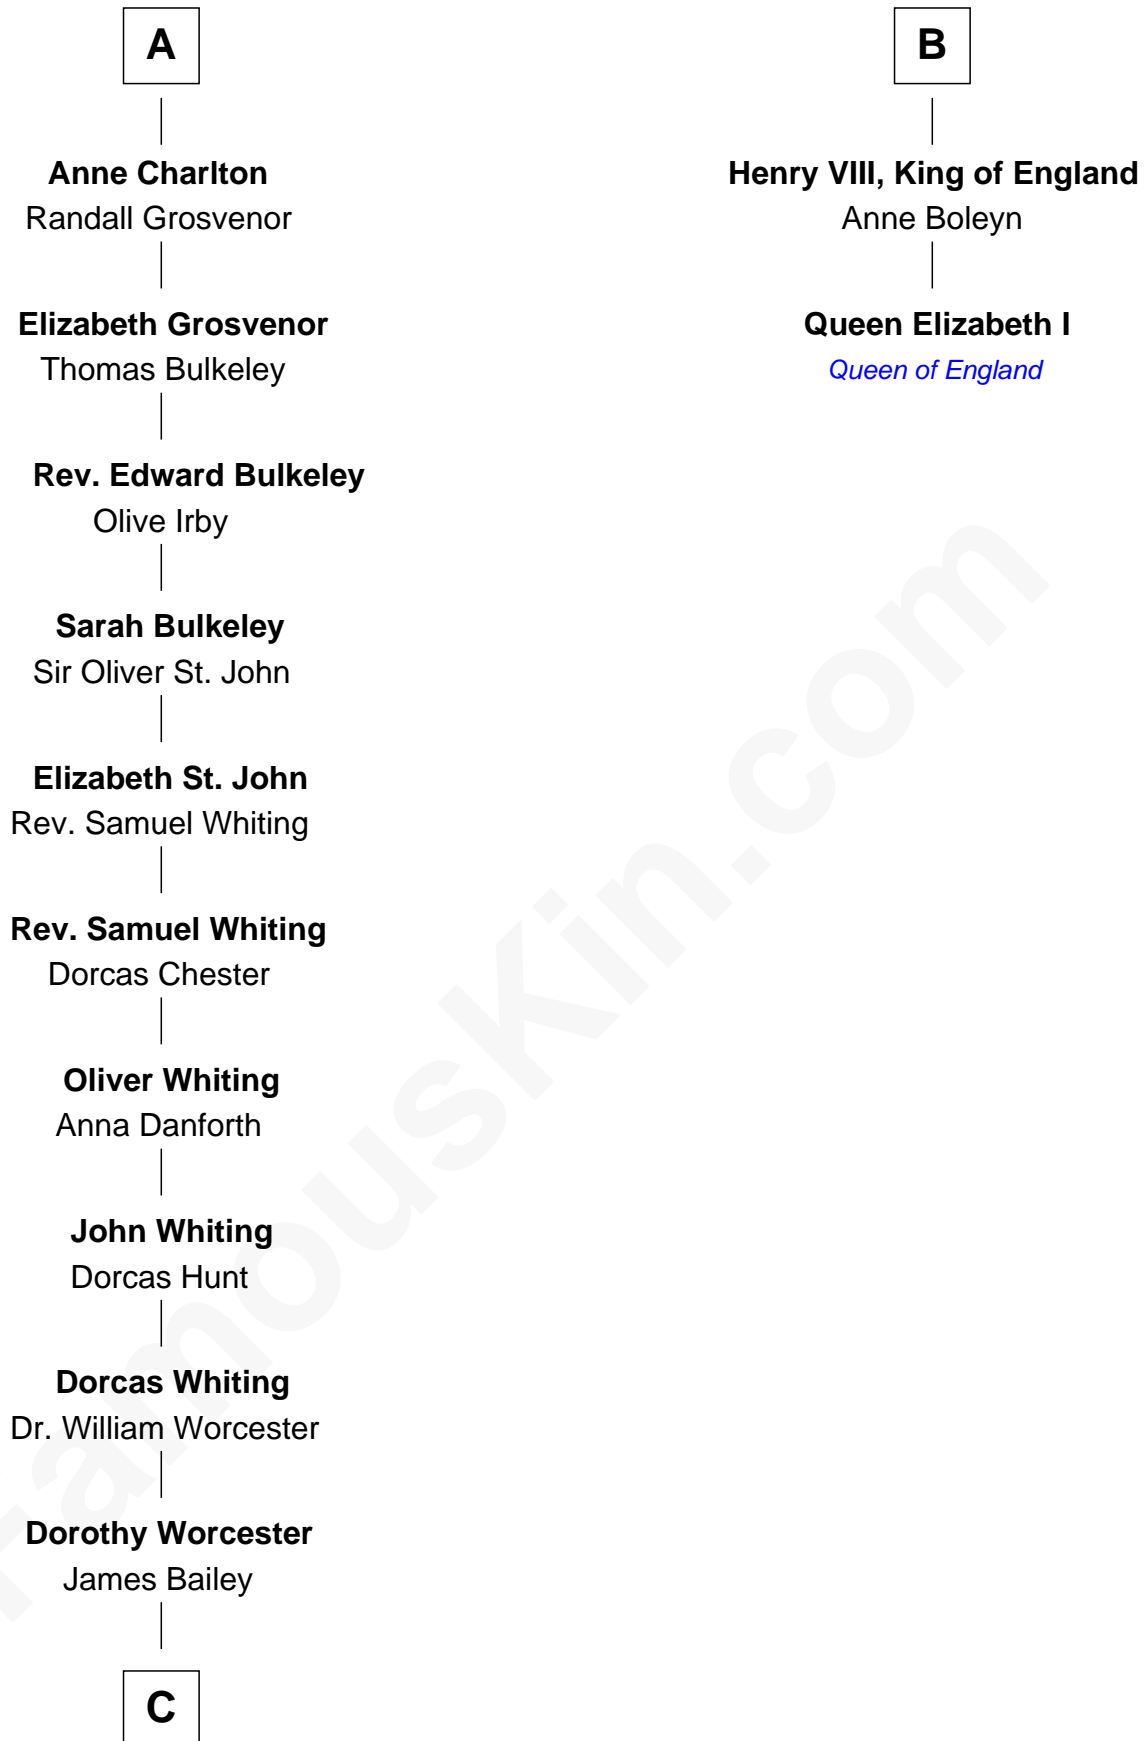

FamousKin.com Relationship Chart of

Bette Davis

Movie Actress

8th cousin 13 times removed of

Queen Elizabeth I

Queen of England

Sir Alan la Zouche

Eleanor de Segrave

C

—
Benjamin W. Bailey

Latta Hopkins

—
Harriet Jane Bailey

Charles Otis Thompson

—
Harriet Eugenia Thompson

William Aaron Favor

—
Ruth Augusta Favor