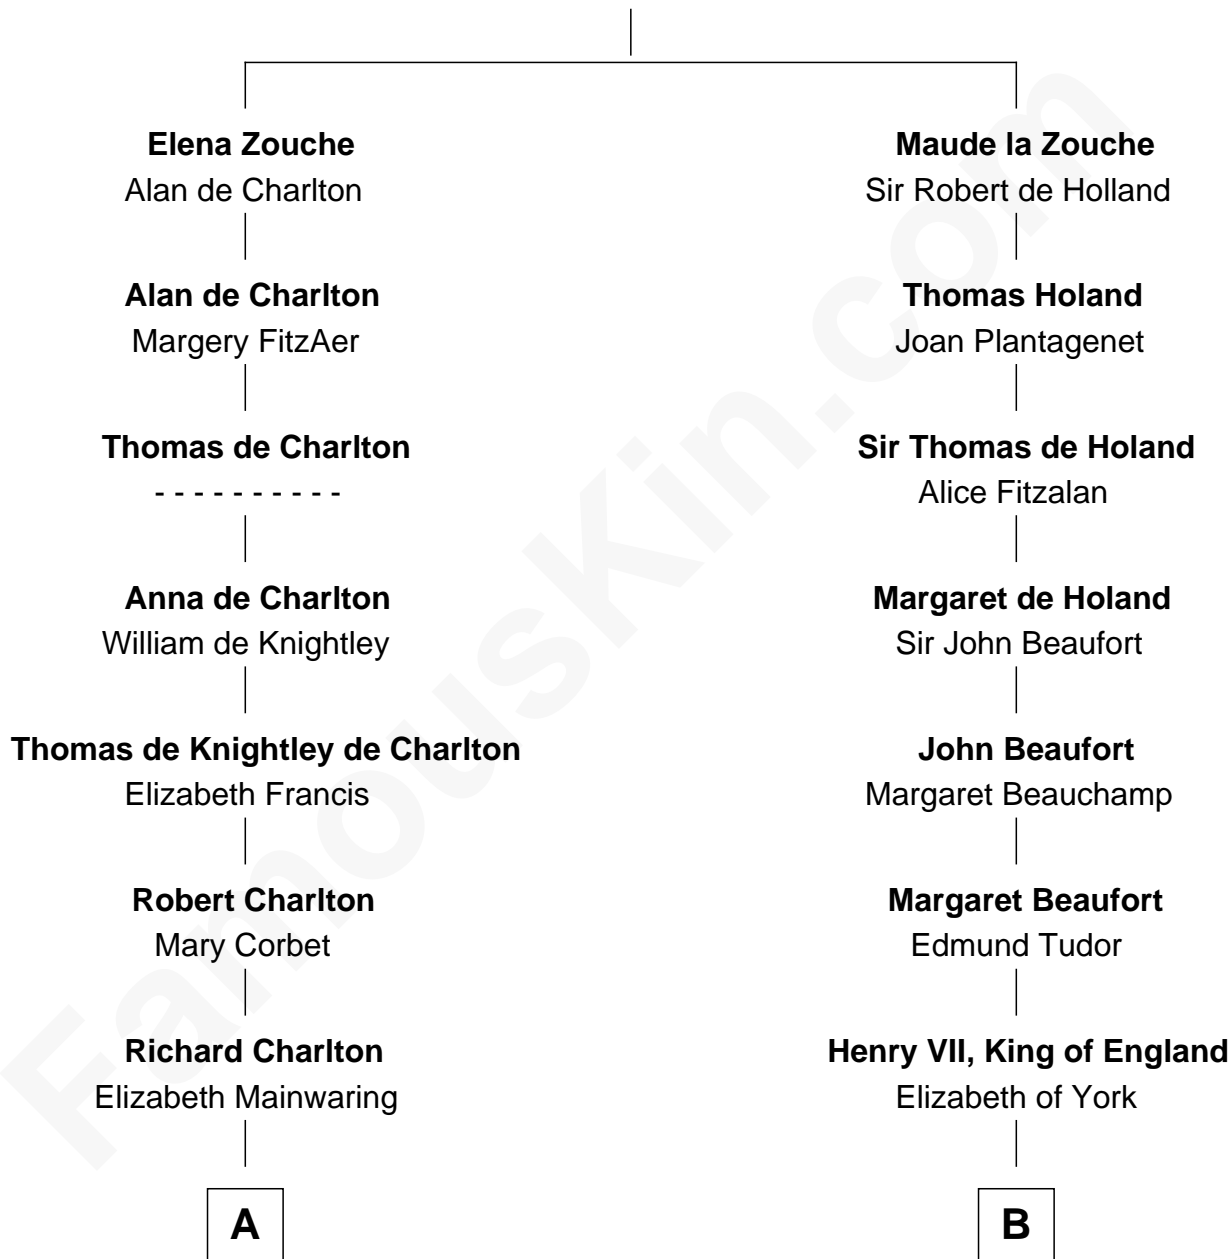

FamousKin.com Relationship Chart of

Bette Davis

Movie Actress

8th cousin 13 times removed of

Queen Elizabeth I

Queen of England

Sir Alan la Zouche

Eleanor de Segrave

C

—
Benjamin W. Bailey

Latta Hopkins

—
Harriet Jane Bailey

Charles Otis Thompson

—
Harriet Eugenia Thompson

William Aaron Favor

—
Ruth Augusta Favor