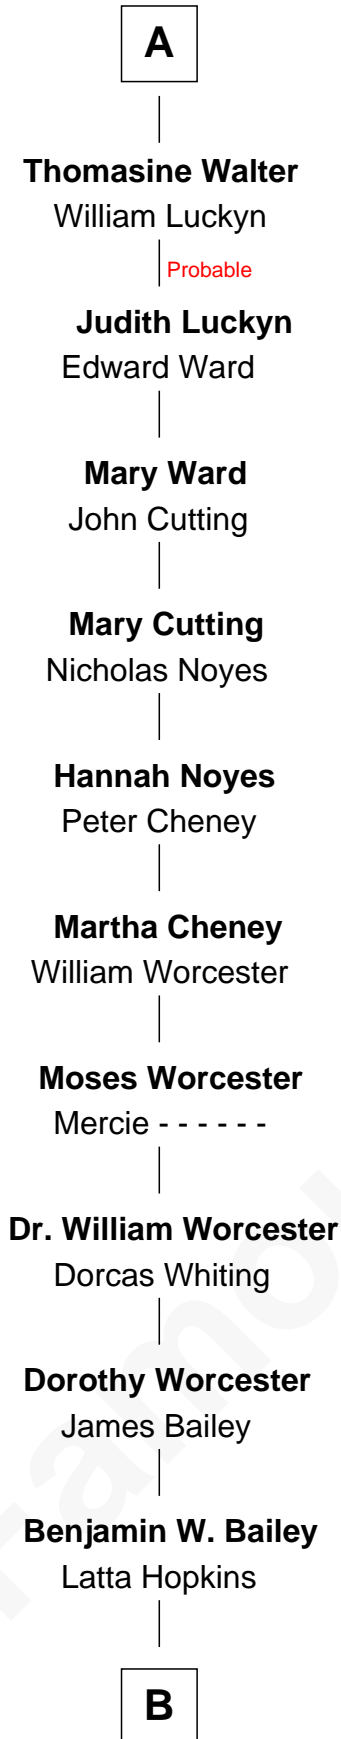

FamousKin.com Relationship Chart of

Bette Davis

Movie Actress

7th cousin 13 times removed of

Queen Elizabeth I

Queen of England

Sir John Howard

Alice de Bois

Joan Howard
Sir Peter de Brewes

Beatrice Brewes
Sir Hugh Shirley

Sir Ralph Shirley
Joan Basset

Beatrice Shirley
John Brome

Isabel Brome
John Denton

Thomas Denton
Jane Webbe

Isabel Denton
William ap Walter

A

Sir Robert Howard
Margaret de Scales

Sir John Howard
Alice Tendring

Sir Robert Howard
Margaret Mowbray

Sir John Howard
Katherine Moleyns

Sir Thomas Howard
Elizabeth Tilney

Elizabeth Howard
Thomas Boleyn

Anne Boleyn
Henry VIII, King of England

Queen Elizabeth I
Queen of England

B

—
Harriet Jane Bailey
Charles Otis Thompson

—
Harriet Eugenia Thompson
William Aaron Favor

—
Ruth Augusta Favor
Harlow Morrell Davis

—
Bette Davis
Movie Actress

FamousKin.com