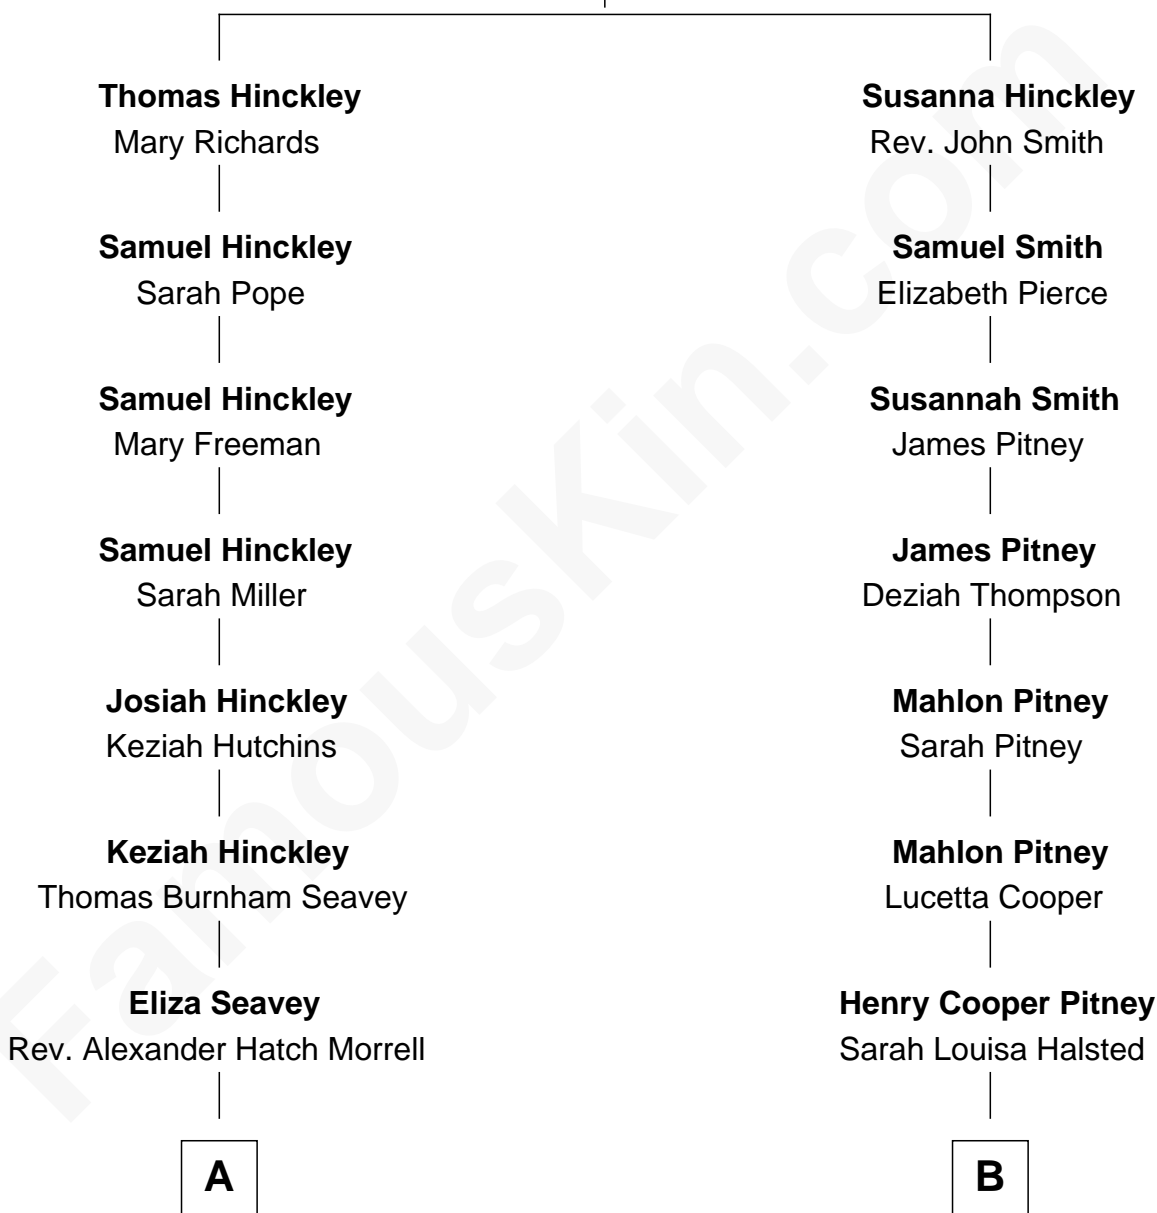

FamousKin.com Relationship Chart of

Bette Davis

Movie Actress

9th cousin 1 time removed of

Christopher Reeve

Movie Actor

Samuel Hinckley

Sarah Soole

A

Eliza Jane Morrell
Edward Elwell Davis

Harlow Morrell Davis
Ruth Augusta Favor

Bette Davis
Movie Actress

B

Mahlon Pitney
Florence Theodora Shelton

Beatrice Louise Pitney
Horace Rand Lamb

Barbara Pitney Lamb
Franklin D'Olier Reeve