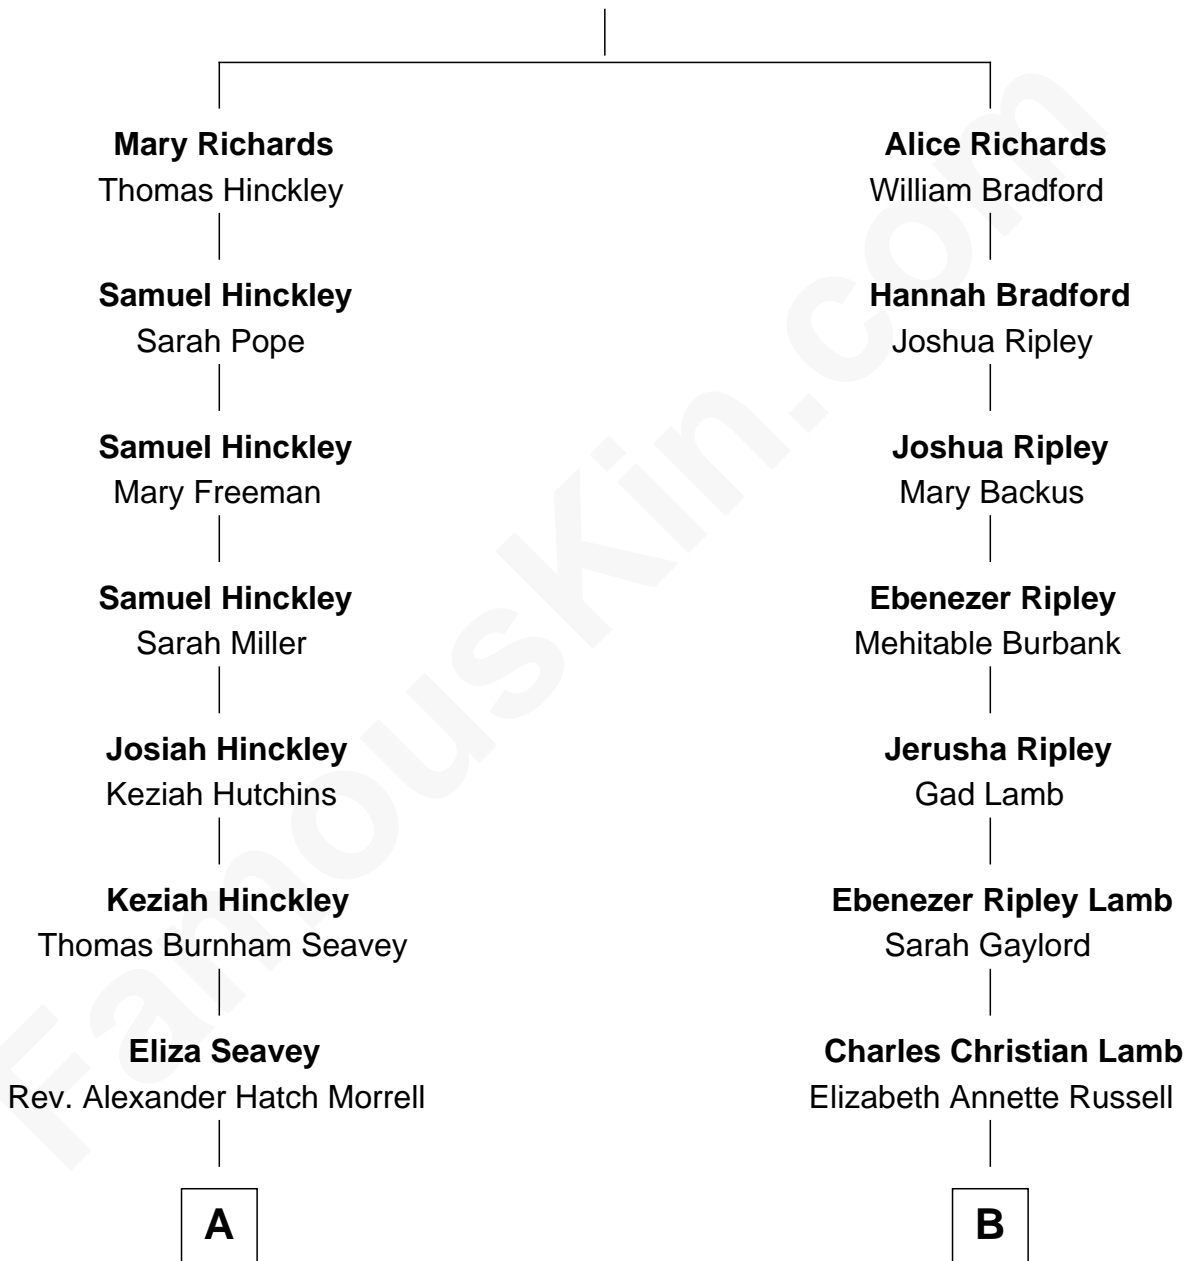

FamousKin.com Relationship Chart of

Bette Davis

Movie Actress

9th cousin 1 time removed of

Christopher Reeve

Movie Actor

Thomas Richards

Welthian - - - - -

A

Eliza Jane Morrell
Edward Elwell Davis

Harlow Morrell Davis
Ruth Augusta Favor

Bette Davis
Movie Actress

B

Bert Israel Lamb
Harriet Davis

Horace Rand Lamb
Beatrice Louise Pitney

Barbara Pitney Lamb
Franklin D'Olier Reeve