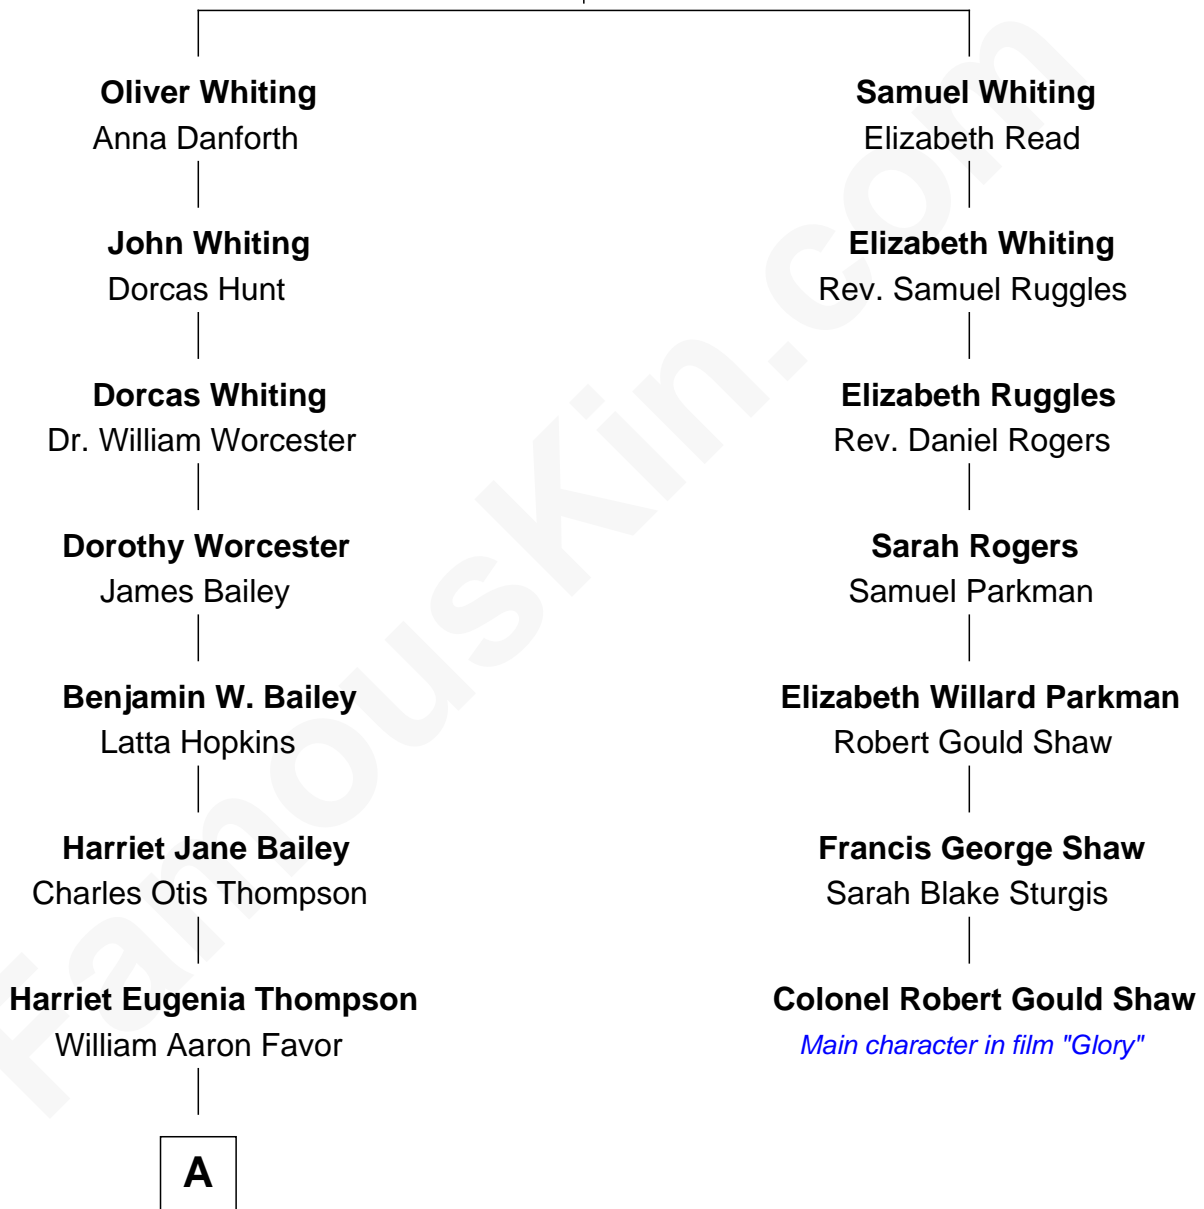

FamousKin.com Relationship Chart of

Bette Davis

Movie Actress

6th cousin 2 times removed of

Colonel Robert Gould Shaw

U.S. Civil War leader of film "Glory" fame

Rev. Samuel Whiting

Dorcas Chester

A

—
Ruth Augusta Favor
Harlow Morrell Davis

—
Bette Davis
Movie Actress

FamousKin.com