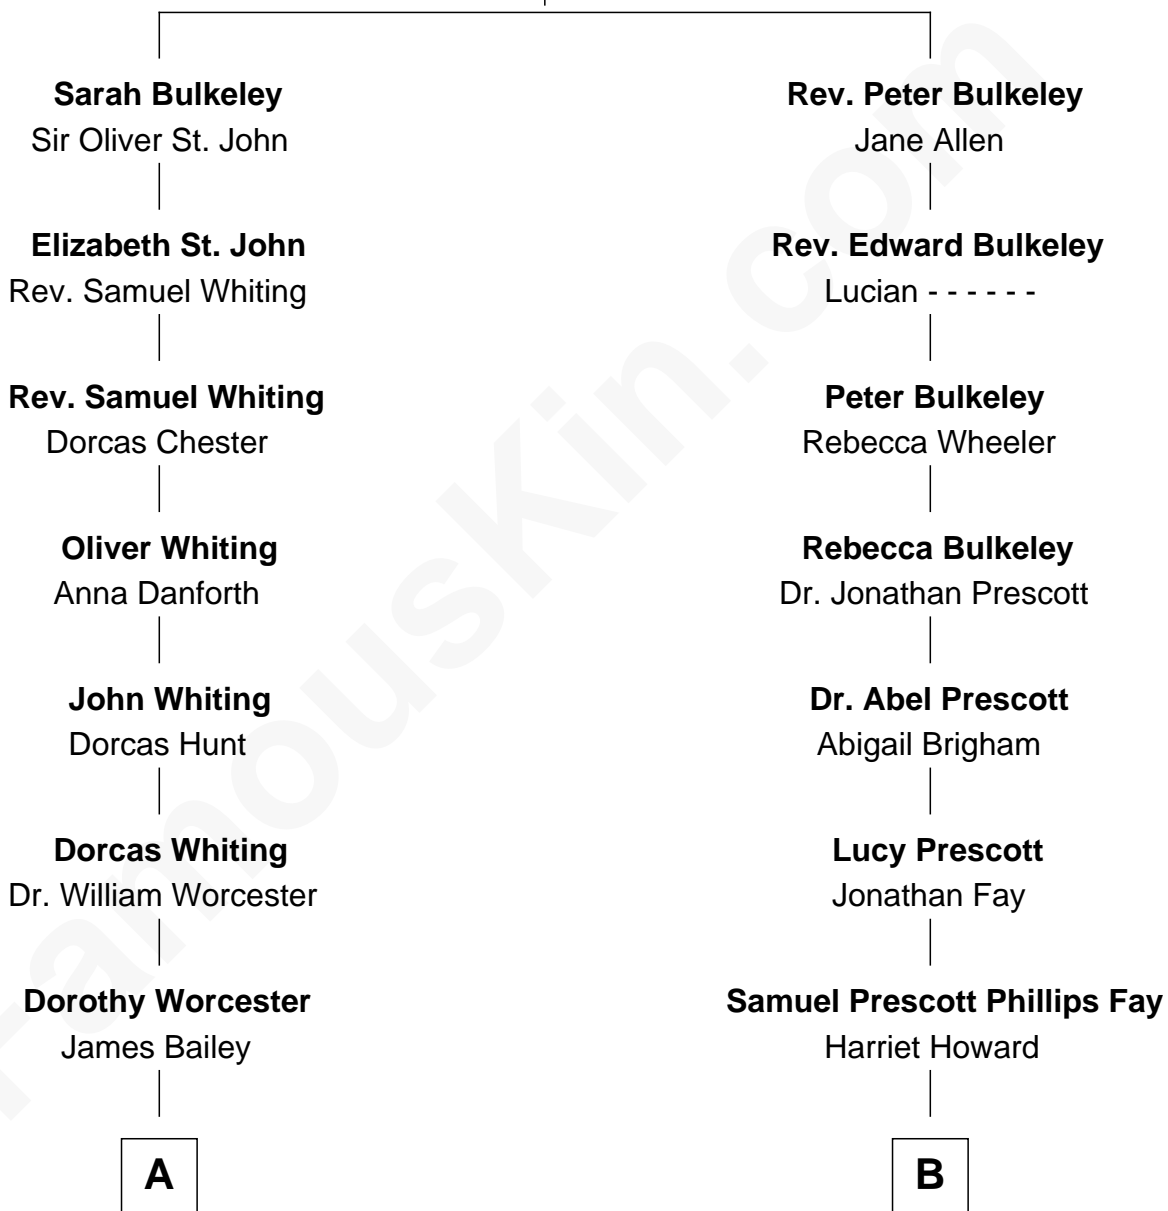

FamousKin.com Relationship Chart of

Bette Davis

Movie Actress

11th cousin of

George H. W. Bush

41st U.S. President

Rev. Edward Bulkeley

Olive Irby

A

Benjamin W. Bailey

Latta Hopkins

Harriet Jane Bailey

Charles Otis Thompson

Harriet Eugenia Thompson

William Aaron Favor

Ruth Augusta Favor

Samuel Prescott Bush

Flora Sheldon

Prescott Sheldon Bush

Dorothy Wear Walker

George H. W. Bush

41st U.S. President