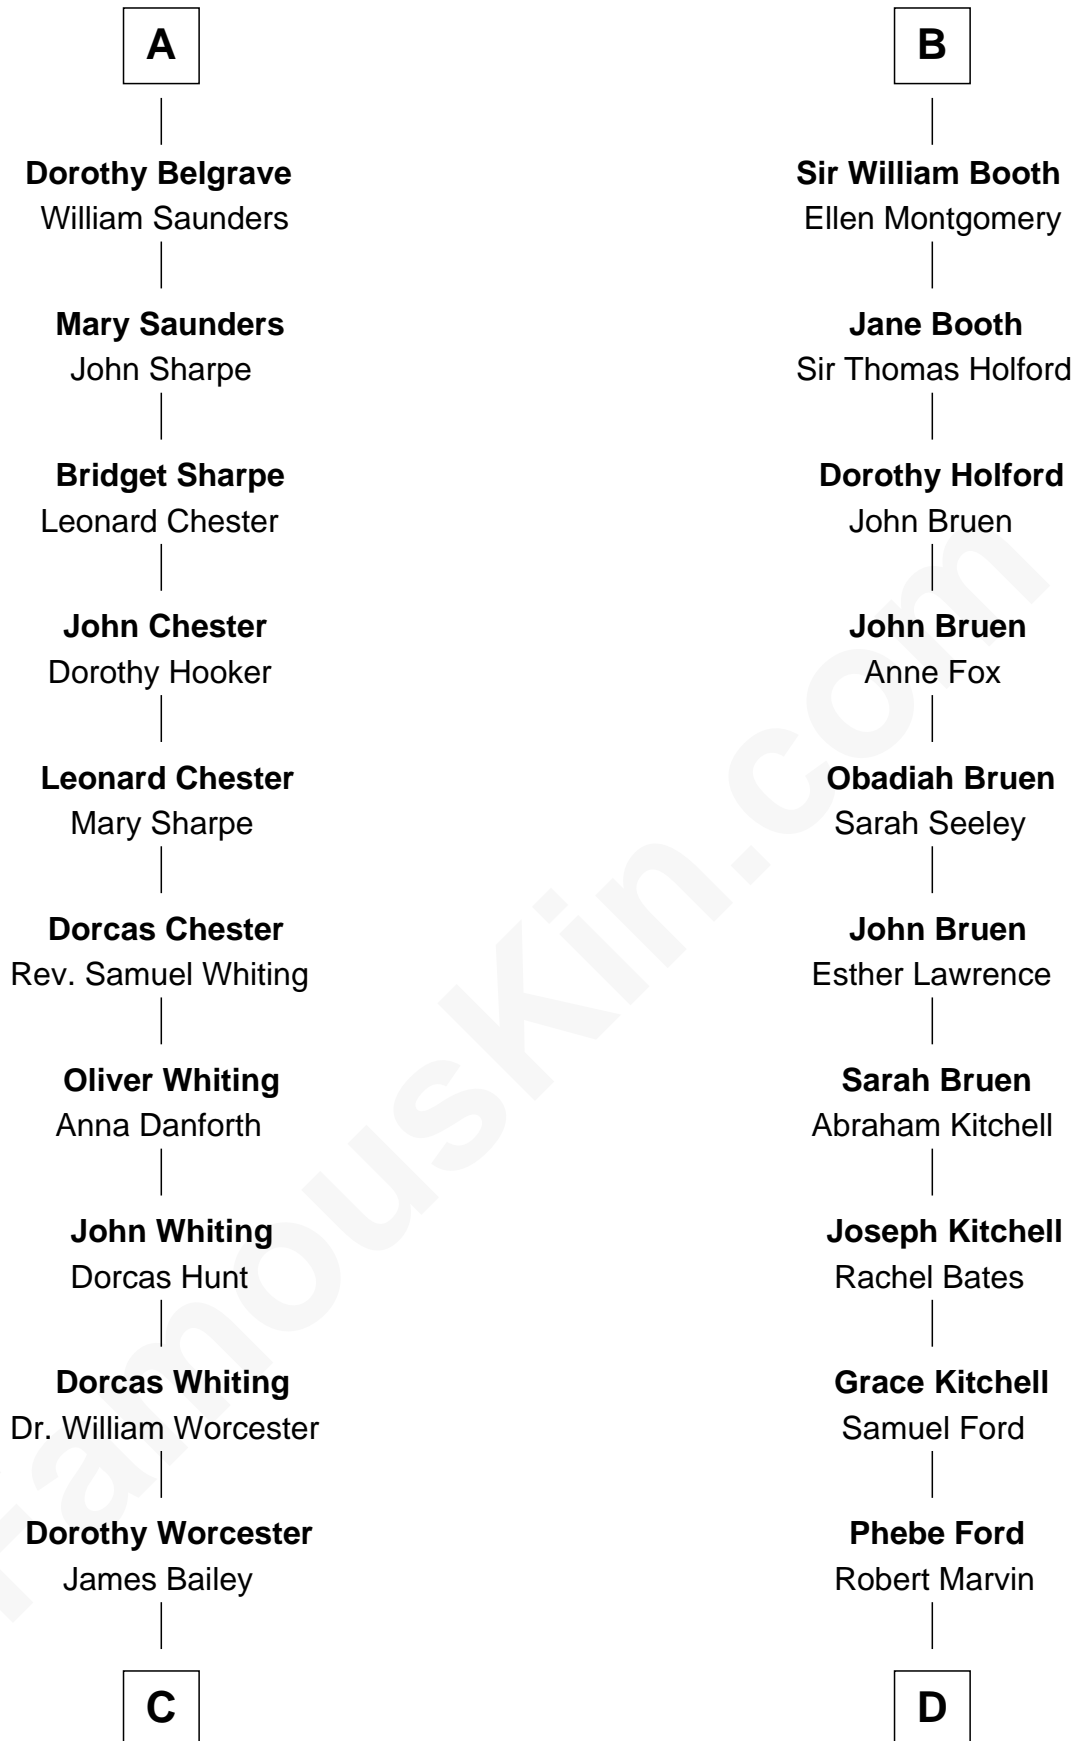

FamousKin.com Relationship Chart of

Bette Davis

Movie Actress

21st cousin of

Barbara (Pierce) Bush

First Lady of President George H.W. Bush

Ida de Odingsells

with husband
Sir Roger de Herdeburgh

Margaret de Clinton
Sir Baldwin de Montfort

Henry FitzHerbert
----- Downes

Sir William Montfort
Margaret Pecche

Nicholas FitzHerbert
Alice Booth

Sir Baldwin Montfort
Joan Vernon

Joan FitzHerbert
John Cotton

Robert Montfort
Mary Stapleton

Margaret Cotton
Richard Belgrave

Katherine Montfort
Sir George Booth

A

B

C

Benjamin W. Bailey

Latta Hopkins