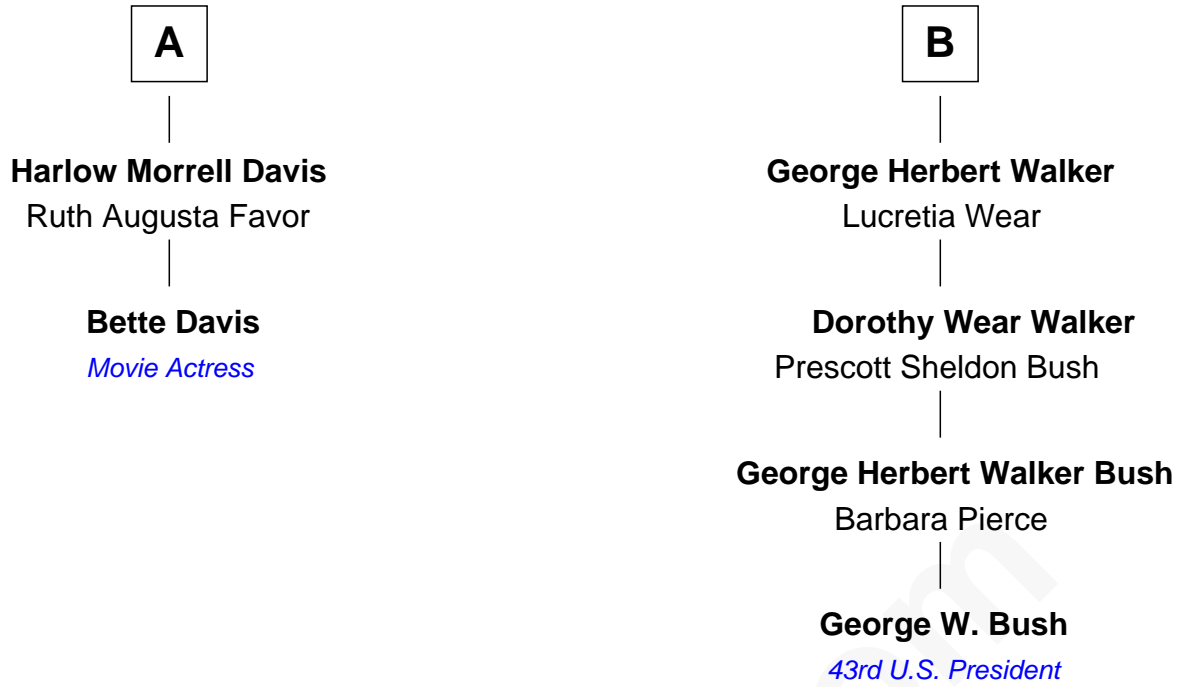

# FamousKin.com Relationship Chart of

**Bette Davis**

*Movie Actress*

8th cousin 2 times removed of

**George W. Bush**

*43rd U.S. President*

**Samuel Mayo**  
Tamezin Lumpkin

FamousKin.com