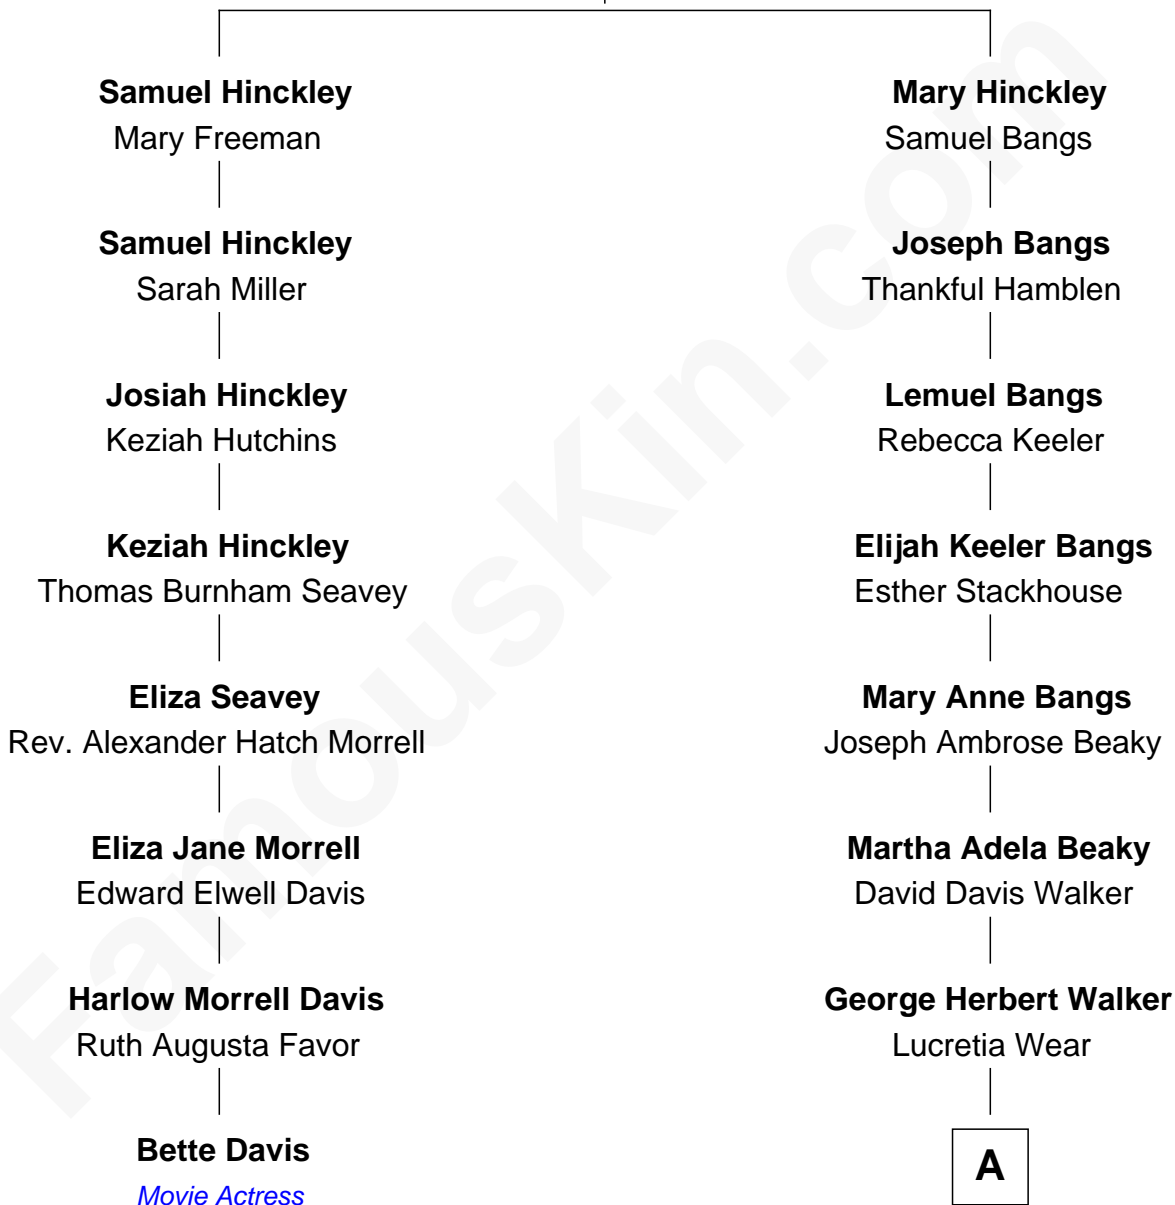

# FamousKin.com Relationship Chart of

**Bette Davis**

*Movie Actress*

7th cousin 2 times removed of

**George W. Bush**

*43rd U.S. President*

**Samuel Hinckley**

Sarah Pope

**A**

**Dorothy Wear Walker**  
Prescott Sheldon Bush

**George Herbert Walker Bush**  
Barbara Pierce

**George W. Bush**  
*43rd U.S. President*

FamousKin.com